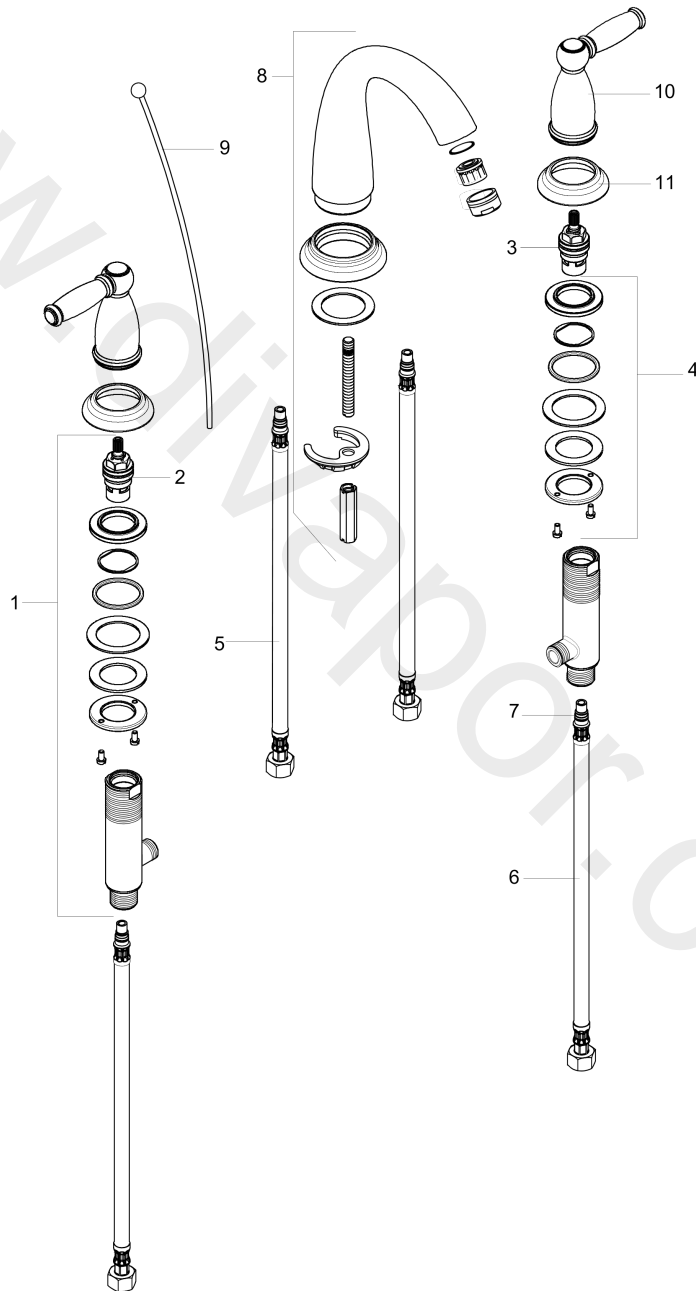

Swing C
3-hole basin mixer with pop-up waste set
 Surfaces: Article Number: **06117007**

Exploded Drawing

Year of production: 04/19 - 06/22

Swing C**3-hole basin mixer with pop-up waste set**Surfaces: Article Number: **06117007****Spare part list**Year of production: **04/19 - 06/22**

Pos.	Description	Article Number	Price	PU
1	valve	88503000	-	1
2	shut off unit left closing	94008000	£ 43,00	1
3	shut off unit right closing	94009000	£ 43,00	1
4	fixing set for shut off unit	88511000	£ 51,00	1
5	connection hose 450 mm M10x1 G3/8	96507000	£ 43,00	1
6	connection hose 450 mm M10x1 G½	95648000	£ 35,00	1
7	O-ring 8x1,75	97827000	£ 3,30	1
8	spout cpl.	88603000	-	1
9	pull rod	88541000	-	1
10	handle	88612000	-	1
11	escutcheon	88600000	-	1
a	pop up waste	94139000	£ 96,00	1
b	aerator M24x1 (4,5 l/min)	92877000	£ 20,50	1