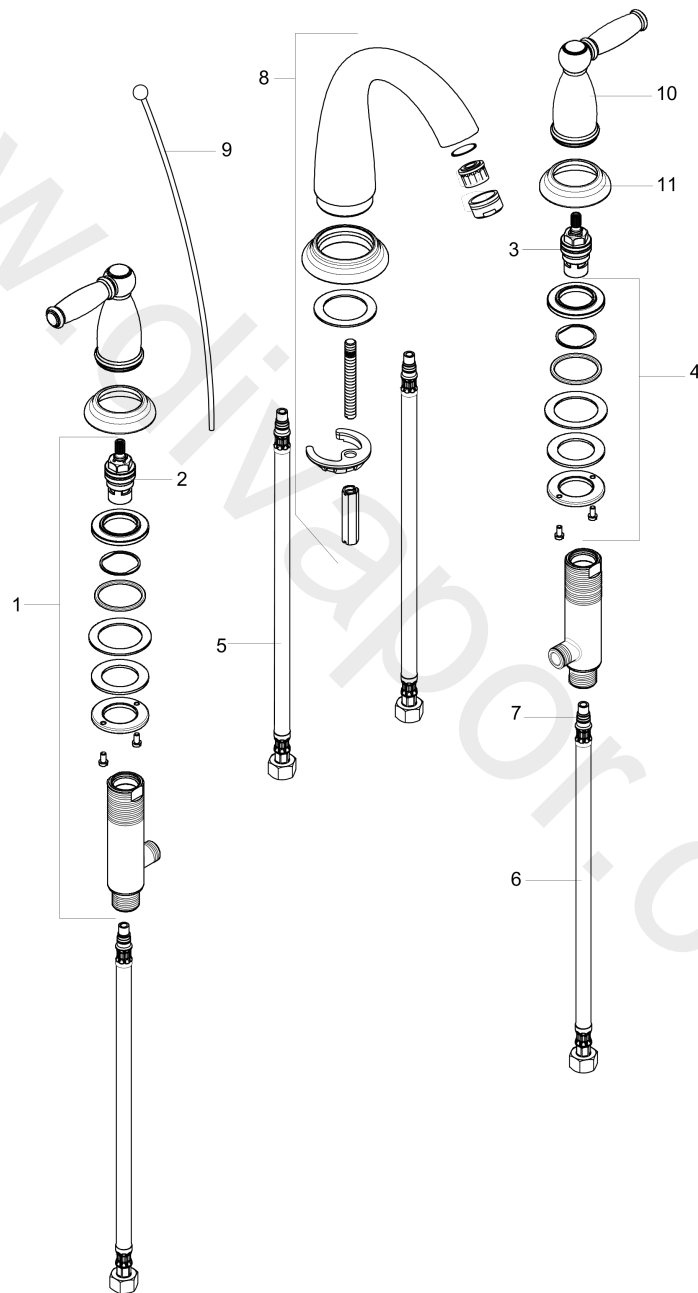

Swing C
3-hole basin mixer with pop-up waste set
 Surfaces: Article Number: **06117257**

Exploded Drawing

Year of production: **04/19 - 06/22**

Swing C**3-hole basin mixer with pop-up waste set**Surfaces: Article Number: **06117257****Spare part list**Year of production: **04/19 - 06/22**

Pos.	Description	Article Number	Price	PU
1	valve	88503000	-	1
2	shut off unit left closing	94008000	£ 43,00	1
3	shut off unit right closing	94009000	£ 43,00	1
4	fixing set for shut off unit	88511000	£ 51,00	1
5	connection hose 450 mm M10x1 G3/8	96507000	£ 43,00	1
6	connection hose 450 mm M10x1 G½	95648000	£ 35,00	1
7	O-ring 8x1,75	97827000	£ 3,30	1
8	spout cpl.	88603250	-	1
9	pull rod	88541250	-	1
10	handle	88612250	-	1
11	escutcheon	88600250	-	1
a	pop up waste	94139250	£ 144,00	1