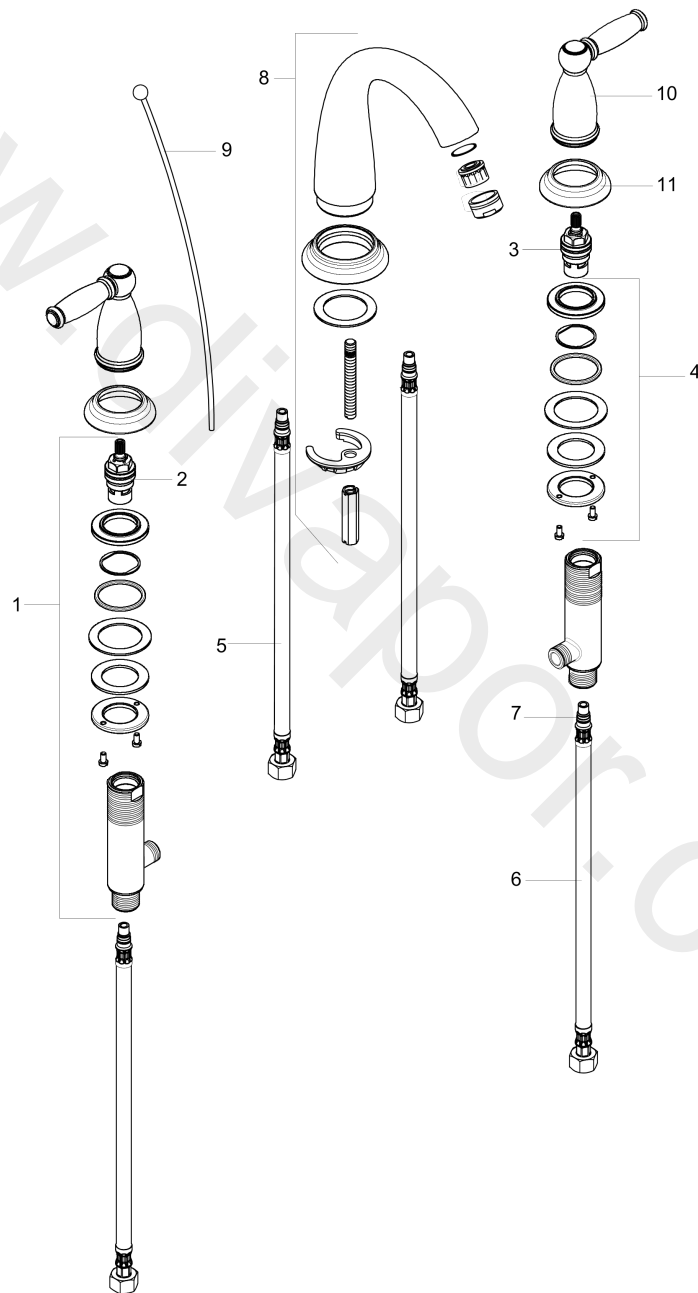

Swing C
3-hole basin mixer with pop-up waste set
 Surfaces: Article Number: **06117827**

Exploded Drawing

Year of production: **04/19 - 06/22**

Swing C**3-hole basin mixer with pop-up waste set**Surfaces: Article Number: **06117827****Spare part list**Year of production: **04/19 - 06/22**

Pos.	Description	Article Number	Price	PU
1	valve	88503000	-	1
2	shut off unit left closing	94008000	£ 43,00	1
3	shut off unit right closing	94009000	£ 43,00	1
4	fixing set for shut off unit	88511000	£ 51,00	1
5	connection hose 450 mm M10x1 G3/8	96507000	£ 43,00	1
6	connection hose 450 mm M10x1 G½	95648000	£ 35,00	1
7	O-ring 8x1,75	97827000	£ 3,30	1
8	spout cpl.	88603820	-	1
9	pull rod	88541820	-	1
10	handle	88612820	-	1
11	escutcheon	88600820	-	1
a	pop up waste	94139820	£ 173,00	1
b	aerator M24x1 (4,5 l/min)	92877820	-	1