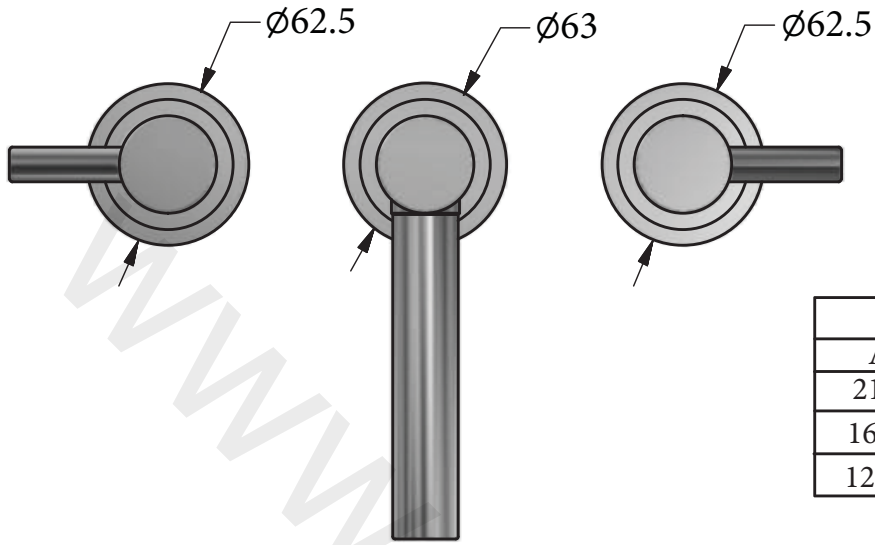

## BRASSWARE

Absolute Deck Mount 3 Hole Basin Mixer  
Installation Instructions  
3 Spout Heights, 3 Spout Lengths

	STANDARD	MED	LONG
STANDARD	6600	6610	6620
MID	6630	6640	6650
TALL	6660	6670	6680

Before disposing of the carton and commencing installation, please check all parts against the parts list on back page. Please contact us immediately if any parts are missing or damaged.

# DIMENSIONS

SPOUT VARIANTS	
A (LENGTH)	B (HEIGHT)
217mm (LONG)	253mm (TALL)
169mm (MEDIUM)	153mm (MEDIUM)
121mm (STANDARD)	65mm (STANDARD)

INSTALLATION

1/2" BSP

1/2" BSP

# PARTS LIST

ALTERNATIVE SPOUT HEIGHTS	
PART NUMBER	DIMENSION 'B'
SB0214*	253mm (TALL)
SB0213*	153mm (MEDIUM)
SB0222	65mm (STANDARD)

ALTERNATIVE SPOUT LENGTHS	
PART NUMBER	DIMENSION 'A'
SB0247	217mm (LONG)
SB0248	169mm (MEDIUM)
SB0249	121mm (STANDARD)