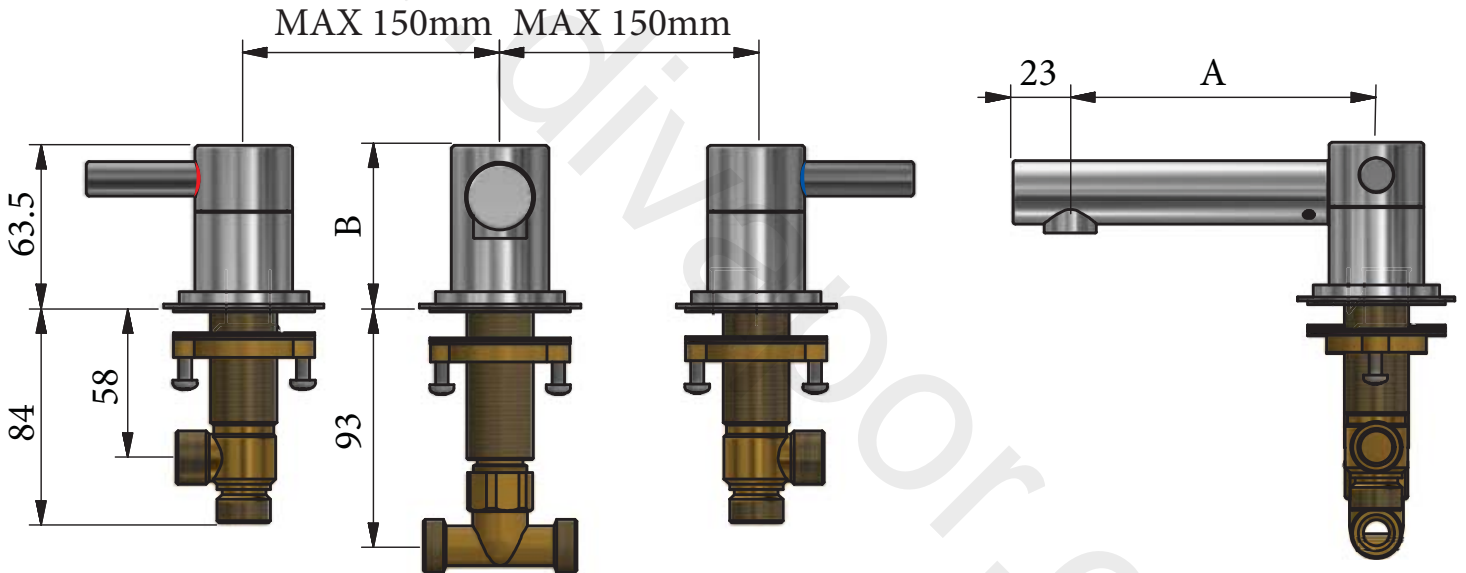

## BRASSWARE

Absolute Deck Mount 3 Hole Basin Mixer  
Installation Instructions  
3 Spout Heights, 3 Spout Lengths

	STANDARD	MED	LONG
STANDARD	6600	6610	6620
MID	6630	6640	6650
TALL	6660	6670	6680

Before disposing of the carton and commencing installation, please check all parts against the parts list on back page. Please contact us immediately if any parts are missing or damaged.

# DIMENSIONS

SPOUT VARIANTS	
A (LENGTH)	B (HEIGHT)
217mm (LONG)	253mm (TALL)
169mm (MEDIUM)	153mm (MEDIUM)
121mm (STANDARD)	65mm (STANDARD)

INSTALLATION

1/2" BSP

1/2" BSP

# PARTS LIST

ALTERNATIVE SPOUT HEIGHTS	
PART NUMBER	DIMENSION 'B'
SB0214*	253mm (TALL)
SB0213*	153mm (MEDIUM)
SB0222	65mm (STANDARD)

ALTERNATIVE SPOUT LENGTHS	
PART NUMBER	DIMENSION 'A'
SB0247	217mm (LONG)
SB0248	169mm (MEDIUM)
SB0249	121mm (STANDARD)