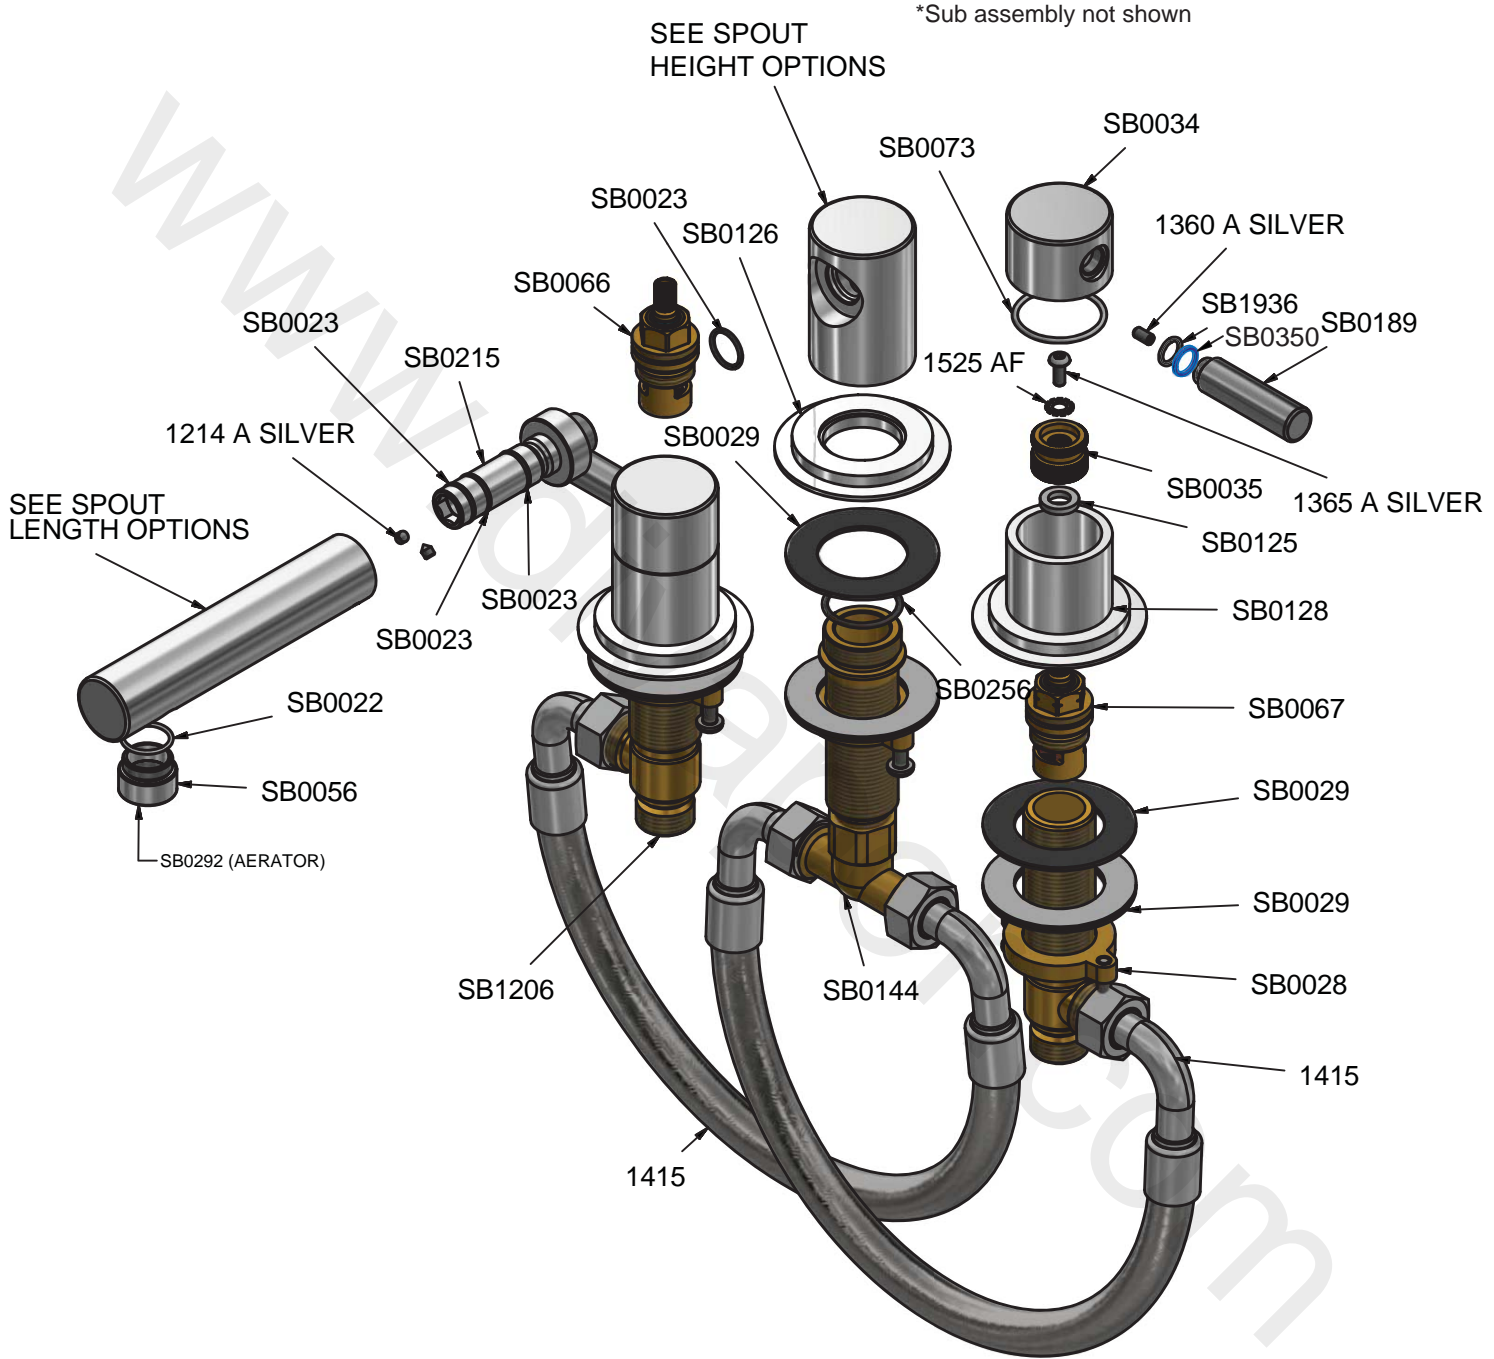

## BRASSWARE

Absolute Deck Mount 3 Hole Basin Mixer  
Installation Instructions  
3 Spout Heights, 3 Spout Lengths

	STANDARD	MED	LONG
STANDARD	6600	6610	6620
MID	6630	6640	6650
TALL	6660	6670	6680

Before disposing of the carton and commencing installation, please check all parts against the parts list on back page. Please contact us immediately if any parts are missing or damaged.

# DIMENSIONS

SPOUT VARIANTS	
A (LENGTH)	B (HEIGHT)
217mm (LONG)	253mm (TALL)
169mm (MEDIUM)	153mm (MEDIUM)
121mm (STANDARD)	65mm (STANDARD)

INSTALLATION

1/2" BSP

1/2" BSP

# PARTS LIST

ALTERNATIVE SPOUT HEIGHTS	
PART NUMBER	DIMENSION 'B'
SB0214*	253mm (TALL)
SB0213*	153mm (MEDIUM)
SB0222	65mm (STANDARD)

ALTERNATIVE SPOUT LENGTHS	
PART NUMBER	DIMENSION 'A'
SB0247	217mm (LONG)
SB0248	169mm (MEDIUM)
SB0249	121mm (STANDARD)