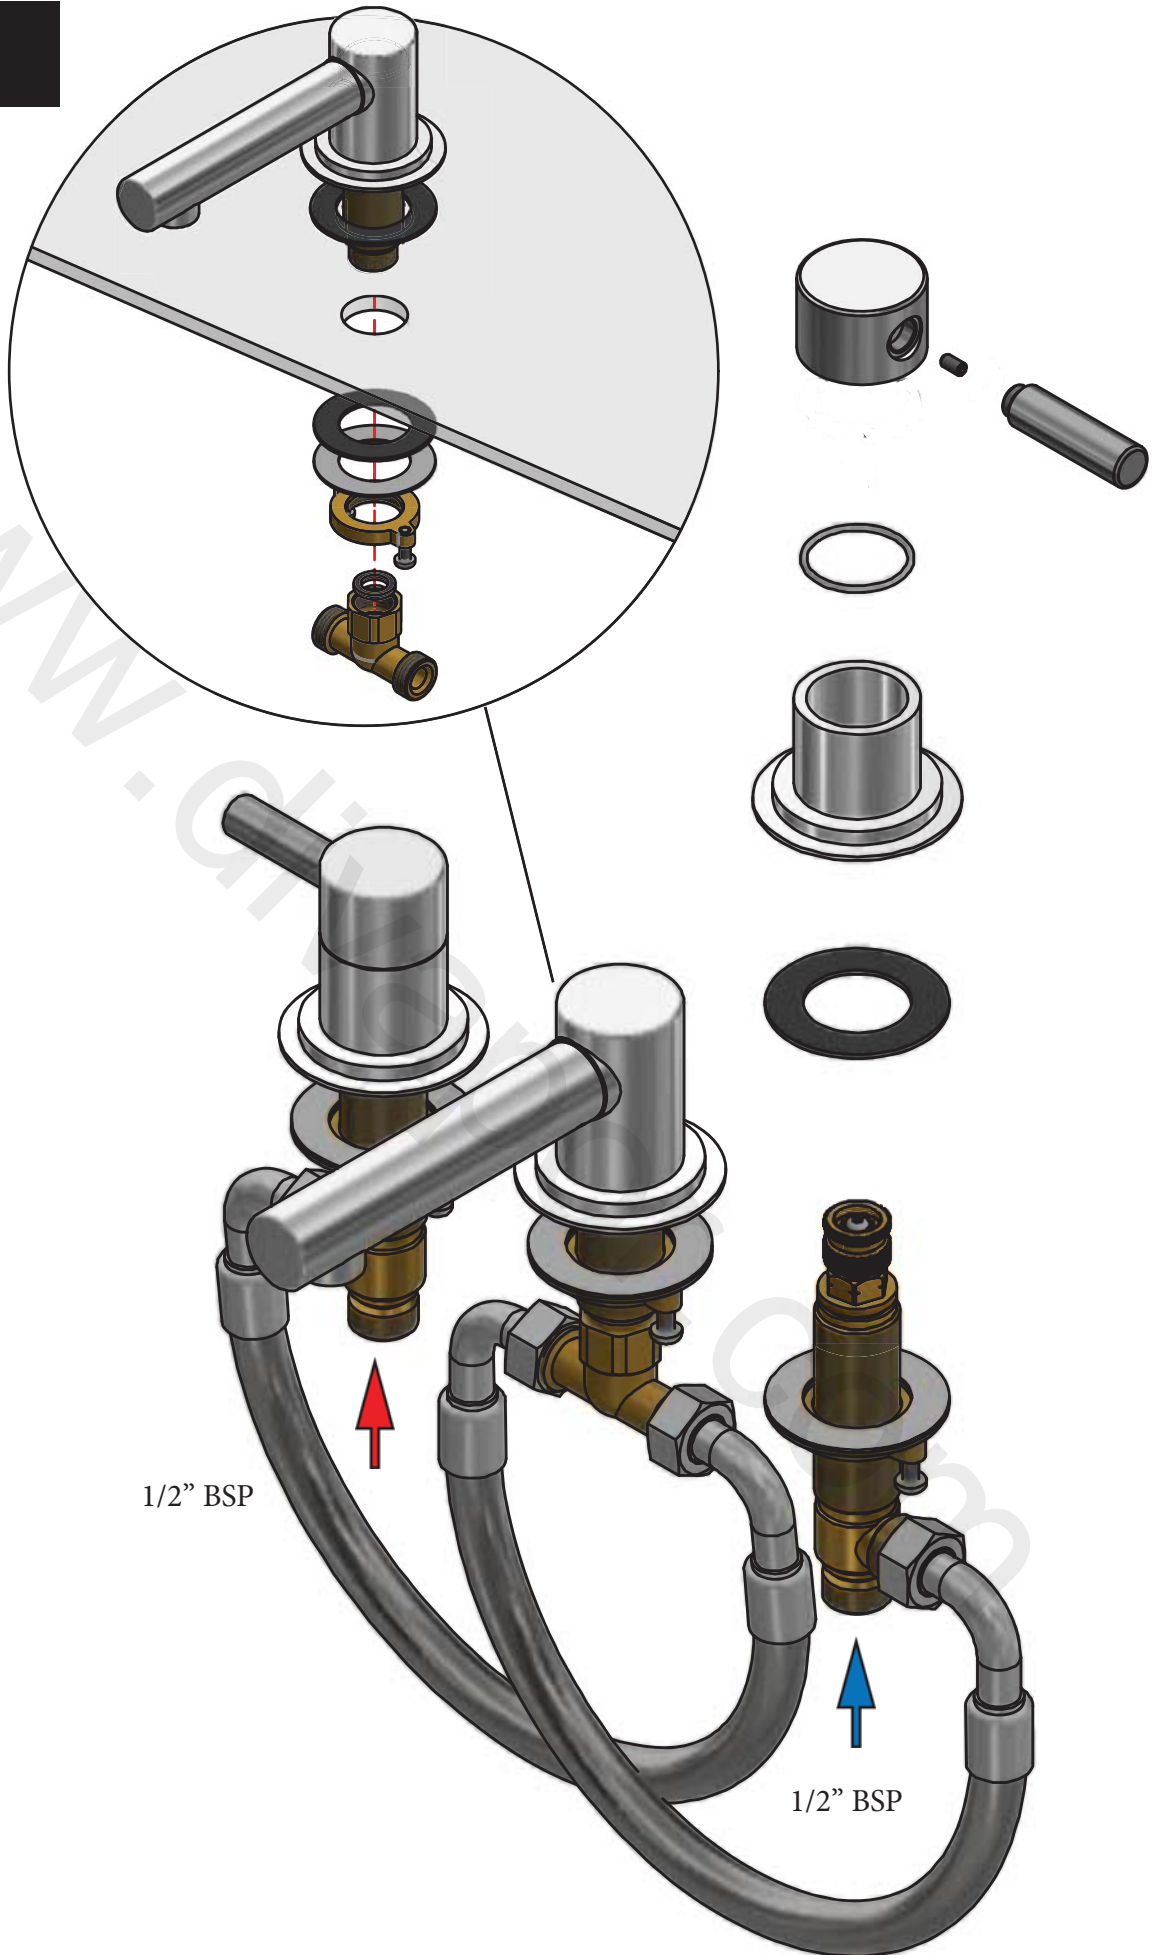

## BRASSWARE

Absolute Deck Mount 3 Hole Basin Mixer  
Installation Instructions  
3 Spout Heights, 3 Spout Lengths

	STANDARD	MED	LONG
STANDARD	6600	6610	6620
MID	6630	6640	6650
TALL	6660	6670	6680

Before disposing of the carton and commencing installation, please check all parts against the parts list on back page. Please contact us immediately if any parts are missing or damaged.

# DIMENSIONS

SPOUT VARIANTS	
A (LENGTH)	B (HEIGHT)
217mm (LONG)	253mm (TALL)
169mm (MEDIUM)	153mm (MEDIUM)
121mm (STANDARD)	65mm (STANDARD)

INSTALLATION

1/2" BSP

1/2" BSP

# PARTS LIST

ALTERNATIVE SPOUT HEIGHTS	
PART NUMBER	DIMENSION 'B'
SB0214*	253mm (TALL)
SB0213*	153mm (MEDIUM)
SB0222	65mm (STANDARD)

ALTERNATIVE SPOUT LENGTHS	
PART NUMBER	DIMENSION 'A'
SB0247	217mm (LONG)
SB0248	169mm (MEDIUM)
SB0249	121mm (STANDARD)