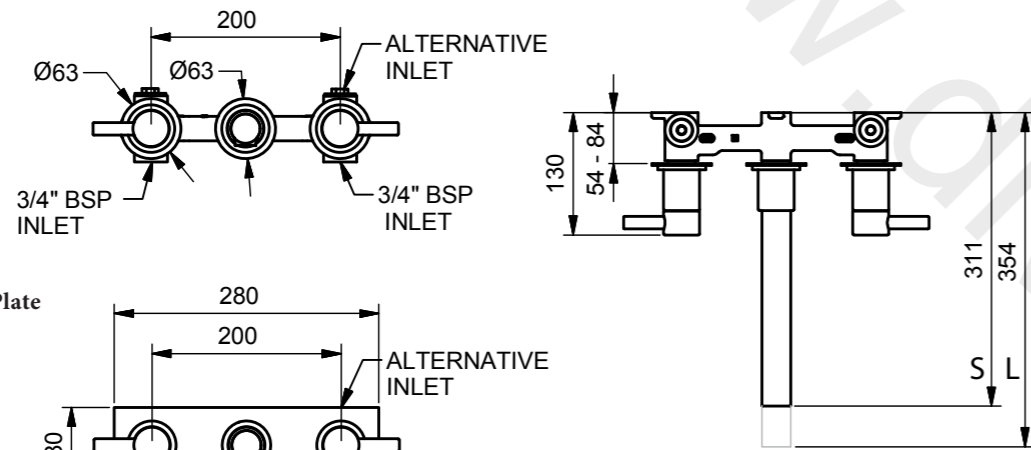

6760, 6770  
Deck Mounted Bath Mixer

		Plumbing Information		Materials	
Subtle red and blue hot/cold indicators		Inlets 3/4 inch With full flow stream shaper as standard		Brass	
Flow Rate Information		Prices ex. VAT	Standard Spout Length (S)	Long Spout Length (L)	
			6760	6770	
0.5 bar	23.20 L/min	CP	£653	£676	
1.0 bar	31.80 L/min	NP	£718	£744	
3.0 bar	53.80 L/min	NB	£751	£777	
		MG, LB	£849	£879	
		GB	£882	£913	

6790, 6810  
Wall Mounted Bath Mixer without Plate

		Plumbing Information		Materials		
Subtle red and blue hot/cold indicators		Inlets 3/4 inch Bath mixer manifold can be delivered separately in advance of controls and spout. Surcharge may apply		Brass		
		With full flow stream shaper as Standard				
Flow Rate Information		Prices ex. VAT	Standard Spout Length (S)	Long Spout Length (L)		
			6790 (no plate)	6800 (plate)	6810 (no plate)	6815 (plate)
0.5 bar	40.50 L/min	CP	£473	£557	£493	£577
1.0 bar	56.80 L/min	NP	£520	£613	£542	£635
3.0 bar	65.00 + L/min	NB	£544	£641	£567	£664
		MG, LB	£615	£724	£641	£750
		GB	£639	£752	£666	£779

6800, 6815  
Wall Mounted Bath Mixer with Plate

6900/ MF Version  
Tub-Mounted Hand Shower and Mono Control  
Grey Hand Shower Handle

Models		Plumbing Information		Materials		
6900	Grey Hand Shower Handle	Inlets 1/2 inch		Brass, PVC in Grey/Black/White		
6900/WHITE	White Hand Shower Handle					
6900/BLACK	Black Hand Shower Handle					
6900/METAL	Metal Hand Shower Handle					
6900MF	Multi-Function Grey Hand Shower Handle					
6900MF/WHITE	Multi-Function White Hand Shower Handle					
6900MF/BLACK	Multi-Function Black Hand Shower Handle					
6900MF/METAL	Multi-Function Metal Hand Shower Handle					
		Engraving: <H C> on mono body				
		Prices ex. VAT	6900*	6900MF*	6900 Metal	6900MF Metal
		CP	£411	£505	£454	£548
		NP	£452	£556	£499	£603
		NB	£473	£581	£522	£630
		MG, LB	£534	£657	£590	£712
		GB	£555	£682	£613	£740

\*6900 and 6900MF prices apply to standard Grey, Black and White Hand Shower Handles