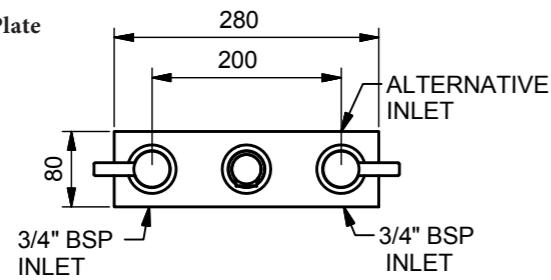

6760, 6770  
Deck Mounted Bath Mixer

		Plumbing Information		Materials	
Subtle red and blue hot/cold indicators		Inlets 3/4 inch With full flow stream shaper as standard		Brass	
Flow Rate Information		Prices ex. VAT	Standard Spout Length (S)	Long Spout Length (L)	
			6760	6770	
0.5 bar	23.20 L/min	CP	£653	£676	
1.0 bar	31.80 L/min	NP	£718	£744	
3.0 bar	53.80 L/min	NB	£751	£777	
		MG, LB	£849	£879	
		GB	£882	£913	

6790, 6810  
Wall Mounted Bath Mixer without Plate

		Plumbing Information		Materials		
Subtle red and blue hot/cold indicators		Inlets 3/4 inch Bath mixer manifold can be delivered separately in advance of controls and spout. Surcharge may apply		Brass		
		With full flow stream shaper as Standard				
Flow Rate Information		Prices ex. VAT	Standard Spout Length (S)	Long Spout Length (L)		
			6790 (no plate)	6800 (plate)	6810 (no plate)	6815 (plate)
0.5 bar	40.50 L/min	CP	£473	£557	£493	£577
1.0 bar	56.80 L/min	NP	£520	£613	£542	£635
3.0 bar	65.00 + L/min	NB	£544	£641	£567	£664
		MG, LB	£615	£724	£641	£750
		GB	£639	£752	£666	£779

6800, 6815  
Wall Mounted Bath Mixer with Plate

6900/ MF Version  
Tub-Mounted Hand Shower and Mono Control  
Grey Hand Shower Handle

Models		Plumbing Information		Materials		
6900	Grey Hand Shower Handle	Inlets 1/2 inch		Brass, PVC in Grey/Black/White		
6900/WHITE	White Hand Shower Handle					
6900/BLACK	Black Hand Shower Handle					
6900/METAL	Metal Hand Shower Handle					
6900MF	Multi-Function Grey Hand Shower Handle					
6900MF/WHITE	Multi-Function White Hand Shower Handle					
6900MF/BLACK	Multi-Function Black Hand Shower Handle					
6900MF/METAL	Multi-Function Metal Hand Shower Handle					
		Engraving: <H C> on mono body				
		Prices ex. VAT	6900*	6900MF*	6900 Metal	6900MF Metal
		CP	£411	£505	£454	£548
		NP	£452	£556	£499	£603
		NB	£473	£581	£522	£630
		MG, LB	£534	£657	£590	£712
		GB	£555	£682	£613	£740