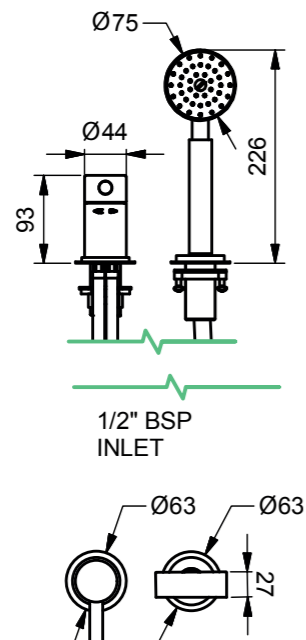

6760, 6770  
Deck Mounted Bath Mixer

		Plumbing Information		Materials	
Subtle red and blue hot/cold indicators		Inlets 3/4 inch With full flow stream shaper as standard		Brass	
Flow Rate Information		Prices ex. VAT	Standard Spout Length (S)	Long Spout Length (L)	
			6760	6770	
0.5 bar	23.20 L/min	CP	£653	£676	
1.0 bar	31.80 L/min	NP	£718	£744	
3.0 bar	53.80 L/min	NB	£751	£777	
		MG, LB	£849	£879	
		GB	£882	£913	

6790, 6810  
Wall Mounted Bath Mixer without Plate

		Plumbing Information		Materials		
Subtle red and blue hot/cold indicators		Inlets 3/4 inch Bath mixer manifold can be delivered separately in advance of controls and spout. Surcharge may apply		Brass		
		With full flow stream shaper as Standard				
Flow Rate Information		Prices ex. VAT	Standard Spout Length (S)	Long Spout Length (L)		
			6790 (no plate)	6800 (plate)	6810 (no plate)	6815 (plate)
0.5 bar	40.50 L/min	CP	£473	£557	£493	£577
1.0 bar	56.80 L/min	NP	£520	£613	£542	£635
3.0 bar	65.00 + L/min	NB	£544	£641	£567	£664
		MG, LB	£615	£724	£641	£750
		GB	£639	£752	£666	£779

6800, 6815  
Wall Mounted Bath Mixer with Plate

6900/ MF Version  
Tub-Mounted Hand Shower and Mono Control  
Grey Hand Shower Handle

Models		Plumbing Information		Materials		
6900	Grey Hand Shower Handle	Inlets 1/2 inch		Brass, PVC in Grey/Black/White		
6900/WHITE	White Hand Shower Handle					
6900/BLACK	Black Hand Shower Handle					
6900/METAL	Metal Hand Shower Handle					
6900MF	Multi-Function Grey Hand Shower Handle					
6900MF/WHITE	Multi-Function White Hand Shower Handle					
6900MF/BLACK	Multi-Function Black Hand Shower Handle					
6900MF/METAL	Multi-Function Metal Hand Shower Handle					
		Engraving: <H C> on mono body				
		Prices ex. VAT	6900*	6900MF*	6900 Metal	6900MF Metal
		CP	£411	£505	£454	£548
		NP	£452	£556	£499	£603
		NB	£473	£581	£522	£630
		MG, LB	£534	£657	£590	£712
		GB	£555	£682	£613	£740

\*6900 and 6900MF prices apply to standard Grey, Black and White Hand Shower Handles