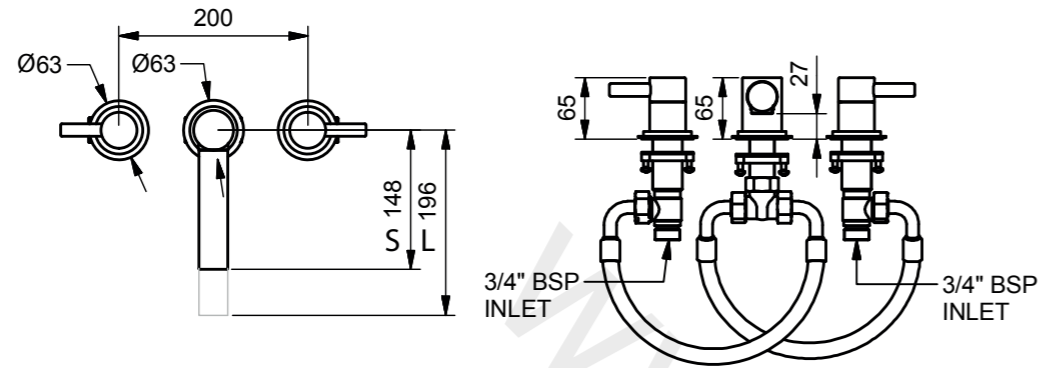

6760, 6770  
Deck Mounted Bath Mixer

		Plumbing Information		Materials	
Subtle red and blue hot/cold indicators		Inlets 3/4 inch With full flow stream shaper as standard		Brass	
Flow Rate Information		Prices ex. VAT	Standard Spout Length (S)	Long Spout Length (L)	
			6760	6770	
0.5 bar	23.20 L/min	CP	£653	£676	
1.0 bar	31.80 L/min	NP	£718	£744	
3.0 bar	53.80 L/min	NB	£751	£777	
		MG, LB	£849	£879	
		GB	£882	£913	

6790, 6810  
Wall Mounted Bath Mixer without Plate

		Plumbing Information		Materials		
Subtle red and blue hot/cold indicators		Inlets 3/4 inch Bath mixer manifold can be delivered separately in advance of controls and spout. Surcharge may apply		Brass		
		With full flow stream shaper as Standard				
Flow Rate Information		Prices ex. VAT	Standard Spout Length (S)	Long Spout Length (L)		
			6790 (no plate)	6800 (plate)	6810 (no plate)	6815 (plate)
0.5 bar	40.50 L/min	CP	£473	£557	£493	£577
1.0 bar	56.80 L/min	NP	£520	£613	£542	£635
3.0 bar	65.00 + L/min	NB	£544	£641	£567	£664
		MG, LB	£615	£724	£641	£750
		GB	£639	£752	£666	£779

6800, 6815  
Wall Mounted Bath Mixer with Plate

6900/ MF Version  
Tub-Mounted Hand Shower and Mono Control  
Grey Hand Shower Handle

Models		Plumbing Information		Materials		
6900	Grey Hand Shower Handle	Inlets 1/2 inch		Brass, PVC in Grey/Black/White		
6900/WHITE	White Hand Shower Handle					
6900/BLACK	Black Hand Shower Handle					
6900/METAL	Metal Hand Shower Handle					
6900MF	Multi-Function Grey Hand Shower Handle					
6900MF/WHITE	Multi-Function White Hand Shower Handle					
6900MF/BLACK	Multi-Function Black Hand Shower Handle					
6900MF/METAL	Multi-Function Metal Hand Shower Handle					
		Engraving: <H C> on mono body				
		Prices ex. VAT	6900*	6900MF*	6900 Metal	6900MF Metal
		CP	£411	£505	£454	£548
		NP	£452	£556	£499	£603
		NB	£473	£581	£522	£630
		MG, LB	£534	£657	£590	£712
		GB	£555	£682	£613	£740