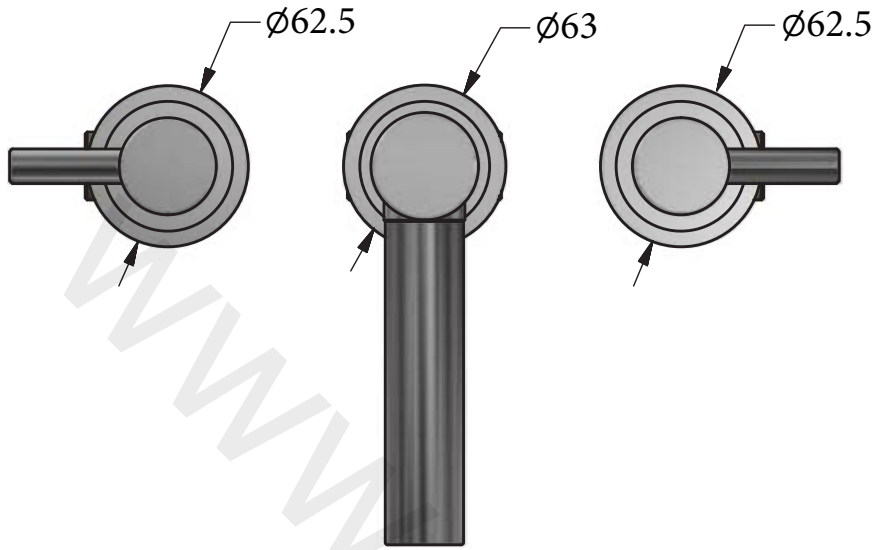

## BRASSWARE

Absolute Deck Mount 3 Hole Bath Mixer

Installation Instructions

1 Spout Height, 2 Spout Lengths

|          |      |
|----------|------|
| STANDARD | LONG |
| 6760     | 6770 |

Before disposing of the carton and commencing installation, please check all parts against the parts list on back page. Please contact us immediately if any parts are missing or damaged.

# DIMENSIONS

| SPOUT LENGTH VARIANTS |            |
|-----------------------|------------|
| A                     |            |
| 171mm                 | (LONG)     |
| 122.5mm               | (STANDARD) |

# PARTS LIST

| ALTERNATIVE SPOUT LENGTHS |                    |
|---------------------------|--------------------|
| PART NUMBER               | SPOUT LENGTH       |
| SB0239                    | 171mm (LONG)       |
| SB0240                    | 122.5mm (STANDARD) |