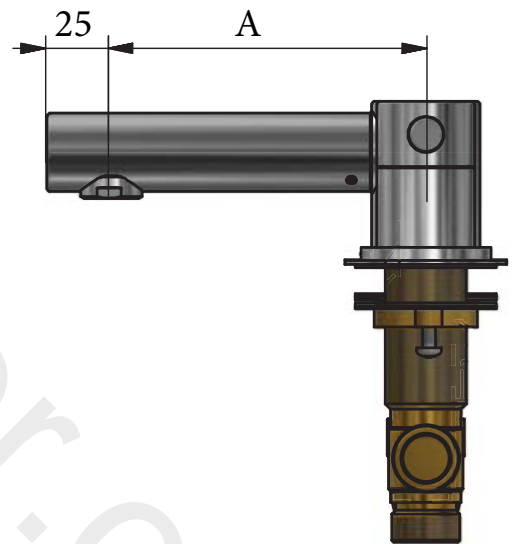

## BRASSWARE

Absolute Deck Mount 3 Hole Bath Mixer

Installation Instructions

1 Spout Height, 2 Spout Lengths

|          |      |
|----------|------|
| STANDARD | LONG |
| 6760     | 6770 |

Before disposing of the carton and commencing installation, please check all parts against the parts list on back page. Please contact us immediately if any parts are missing or damaged.

# DIMENSIONS

| SPOUT LENGTH VARIANTS |            |
|-----------------------|------------|
| A                     |            |
| 171mm                 | (LONG)     |
| 122.5mm               | (STANDARD) |

# PARTS LIST

| ALTERNATIVE SPOUT LENGTHS |                    |
|---------------------------|--------------------|
| PART NUMBER               | SPOUT LENGTH       |
| SB0239                    | 171mm (LONG)       |
| SB0240                    | 122.5mm (STANDARD) |