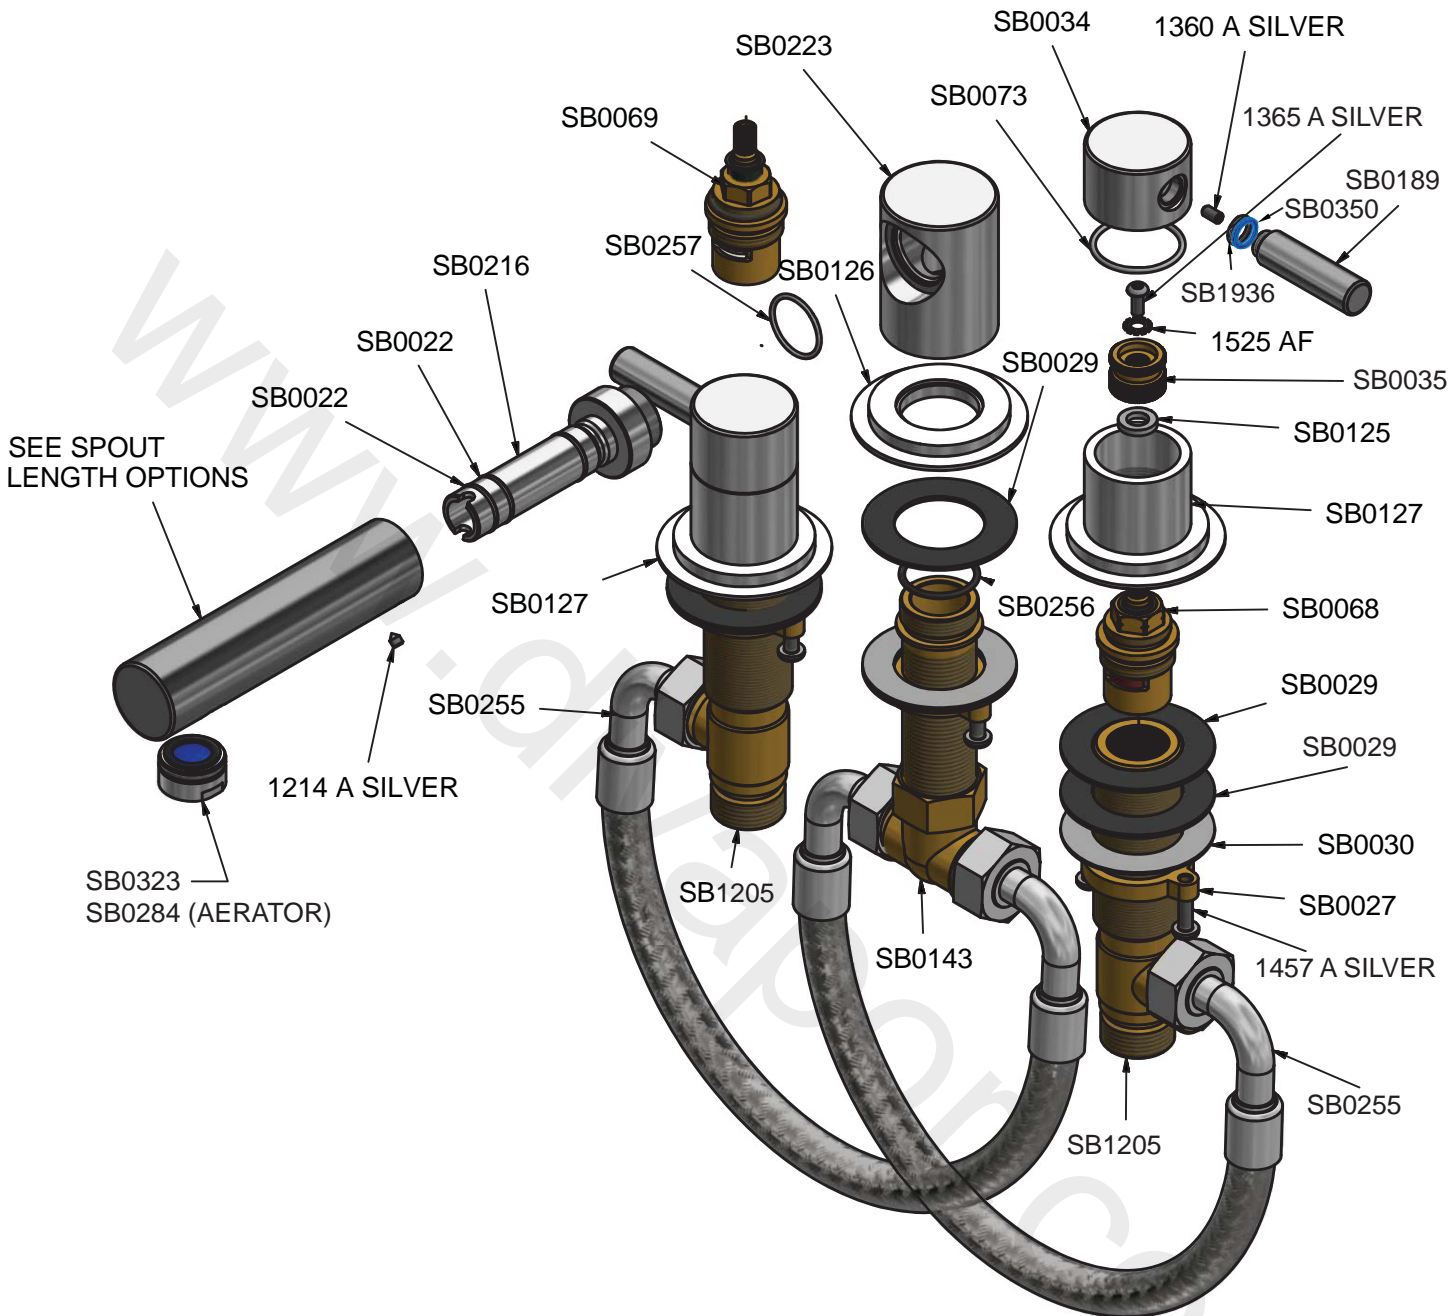

## BRASSWARE

Absolute Deck Mount 3 Hole Bath Mixer

Installation Instructions

1 Spout Height, 2 Spout Lengths

|          |      |
|----------|------|
| STANDARD | LONG |
| 6760     | 6770 |

Before disposing of the carton and commencing installation, please check all parts against the parts list on back page. Please contact us immediately if any parts are missing or damaged.

# DIMENSIONS

| SPOUT LENGTH VARIANTS |            |
|-----------------------|------------|
| A                     |            |
| 171mm                 | (LONG)     |
| 122.5mm               | (STANDARD) |

INSTALLATION

# PARTS LIST

| ALTERNATIVE SPOUT LENGTHS |                    |
|---------------------------|--------------------|
| PART NUMBER               | SPOUT LENGTH       |
| SB0239                    | 171mm (LONG)       |
| SB0240                    | 122.5mm (STANDARD) |