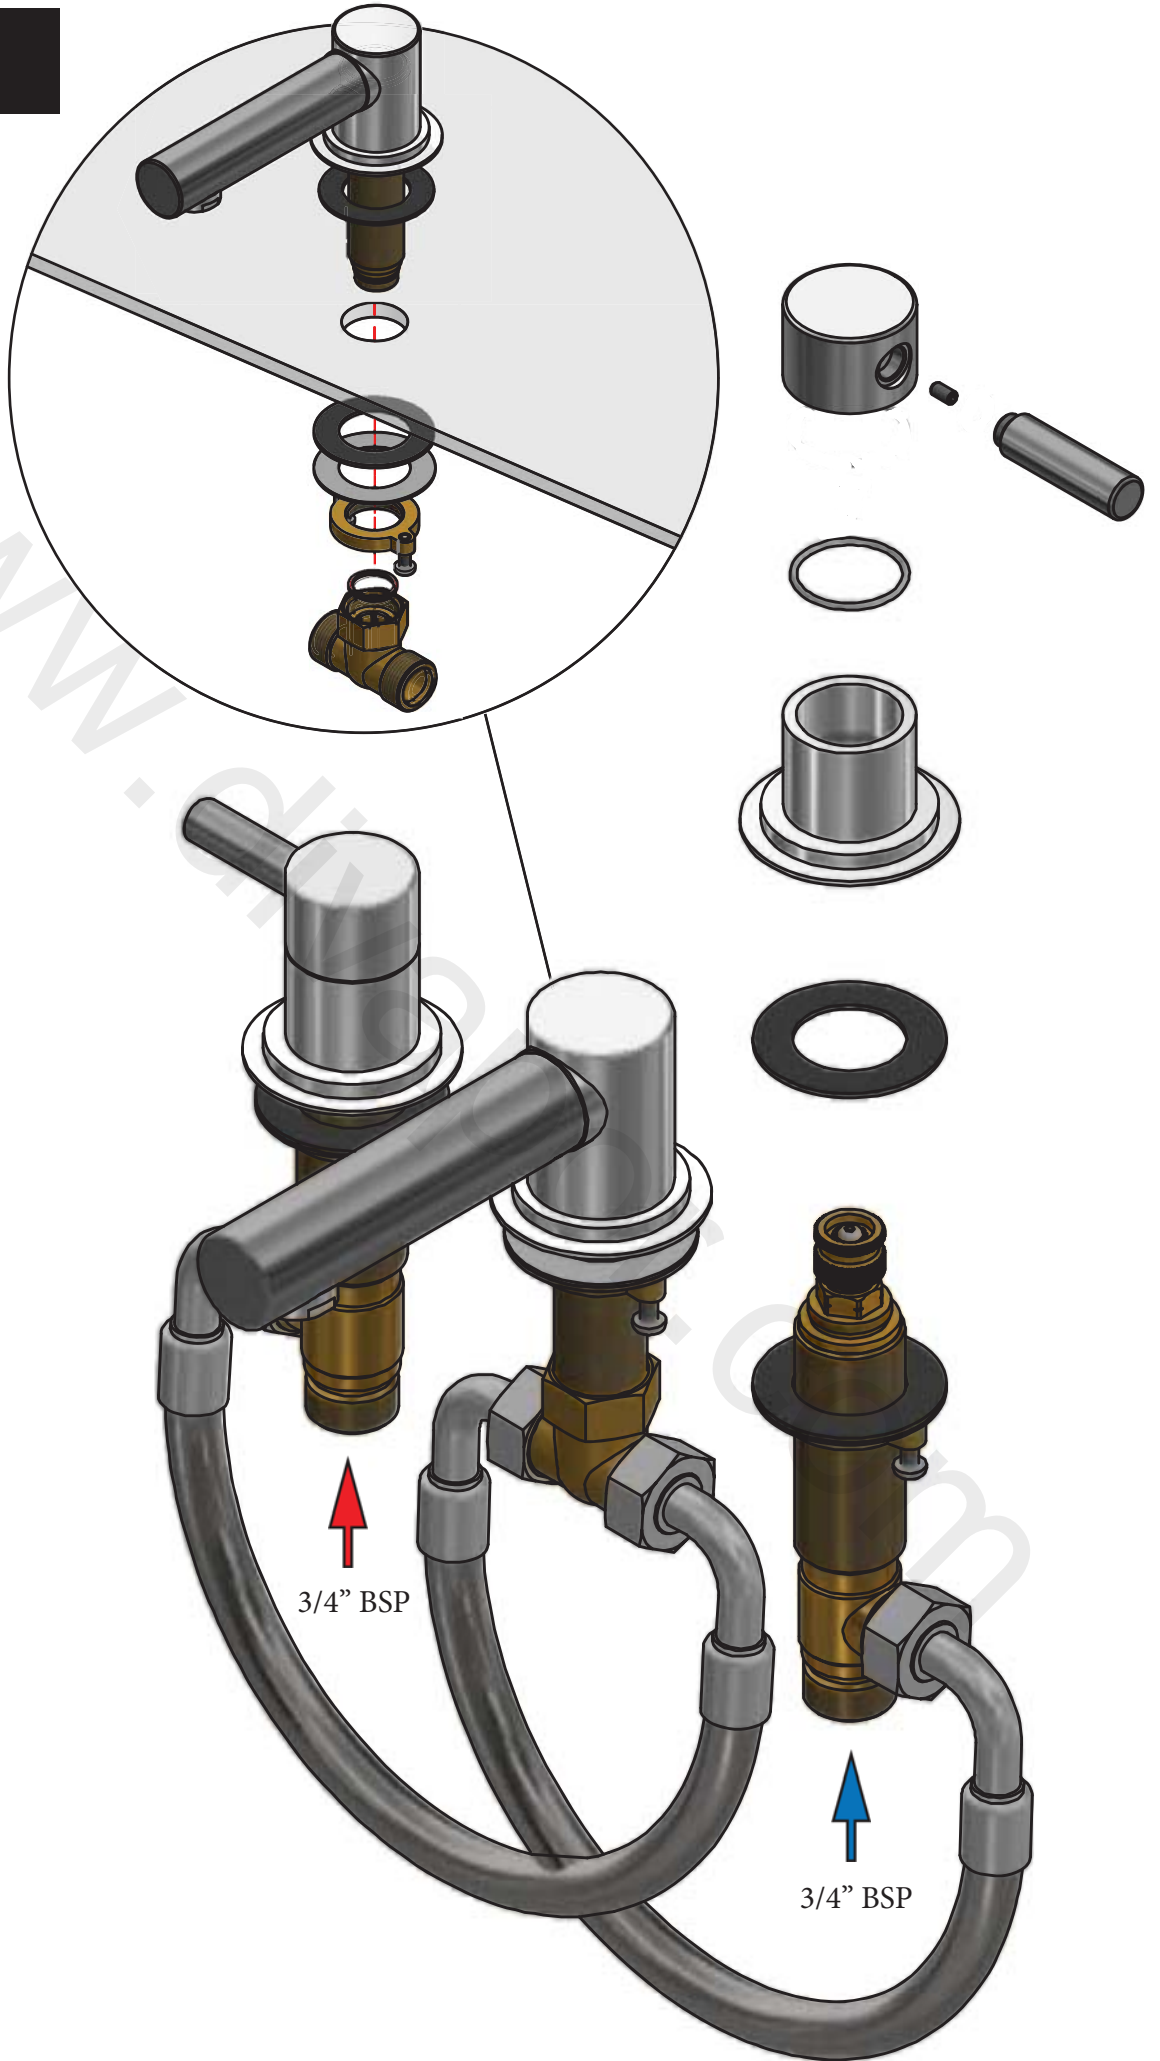

## BRASSWARE

Absolute Deck Mount 3 Hole Bath Mixer

Installation Instructions

1 Spout Height, 2 Spout Lengths

|          |      |
|----------|------|
| STANDARD | LONG |
| 6760     | 6770 |

Before disposing of the carton and commencing installation, please check all parts against the parts list on back page. Please contact us immediately if any parts are missing or damaged.

# DIMENSIONS

| SPOUT LENGTH VARIANTS |            |
|-----------------------|------------|
| A                     |            |
| 171mm                 | (LONG)     |
| 122.5mm               | (STANDARD) |

# PARTS LIST

| ALTERNATIVE SPOUT LENGTHS |                    |
|---------------------------|--------------------|
| PART NUMBER               | SPOUT LENGTH       |
| SB0239                    | 171mm (LONG)       |
| SB0240                    | 122.5mm (STANDARD) |