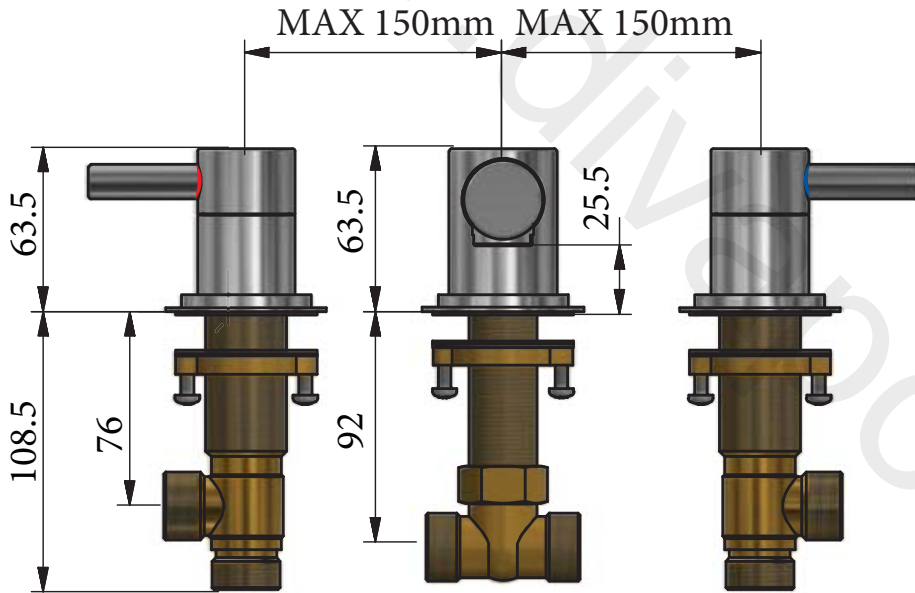

## BRASSWARE

Absolute Deck Mount 3 Hole Bath Mixer

Installation Instructions

1 Spout Height, 2 Spout Lengths

|          |      |
|----------|------|
| STANDARD | LONG |
| 6760     | 6770 |

Before disposing of the carton and commencing installation, please check all parts against the parts list on back page. Please contact us immediately if any parts are missing or damaged.

# DIMENSIONS

| SPOUT LENGTH VARIANTS |            |
|-----------------------|------------|
| A                     |            |
| 171mm                 | (LONG)     |
| 122.5mm               | (STANDARD) |

# PARTS LIST

| ALTERNATIVE SPOUT LENGTHS |                    |
|---------------------------|--------------------|
| PART NUMBER               | SPOUT LENGTH       |
| SB0239                    | 171mm (LONG)       |
| SB0240                    | 122.5mm (STANDARD) |