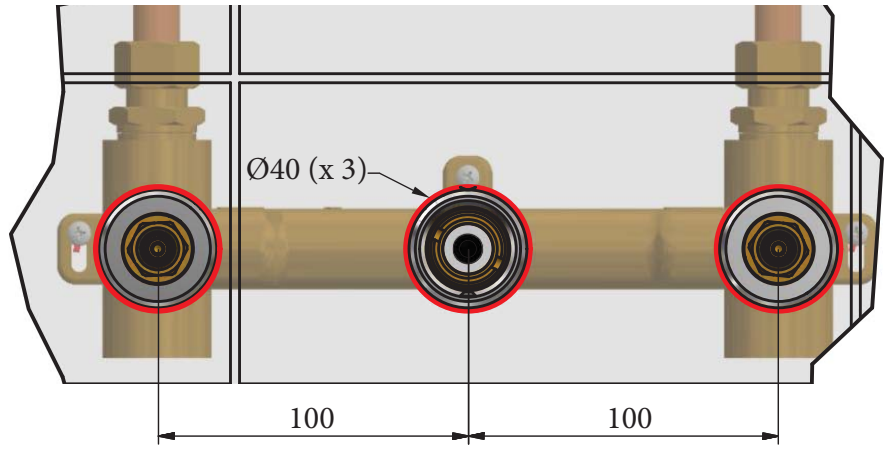

INSTALLATION