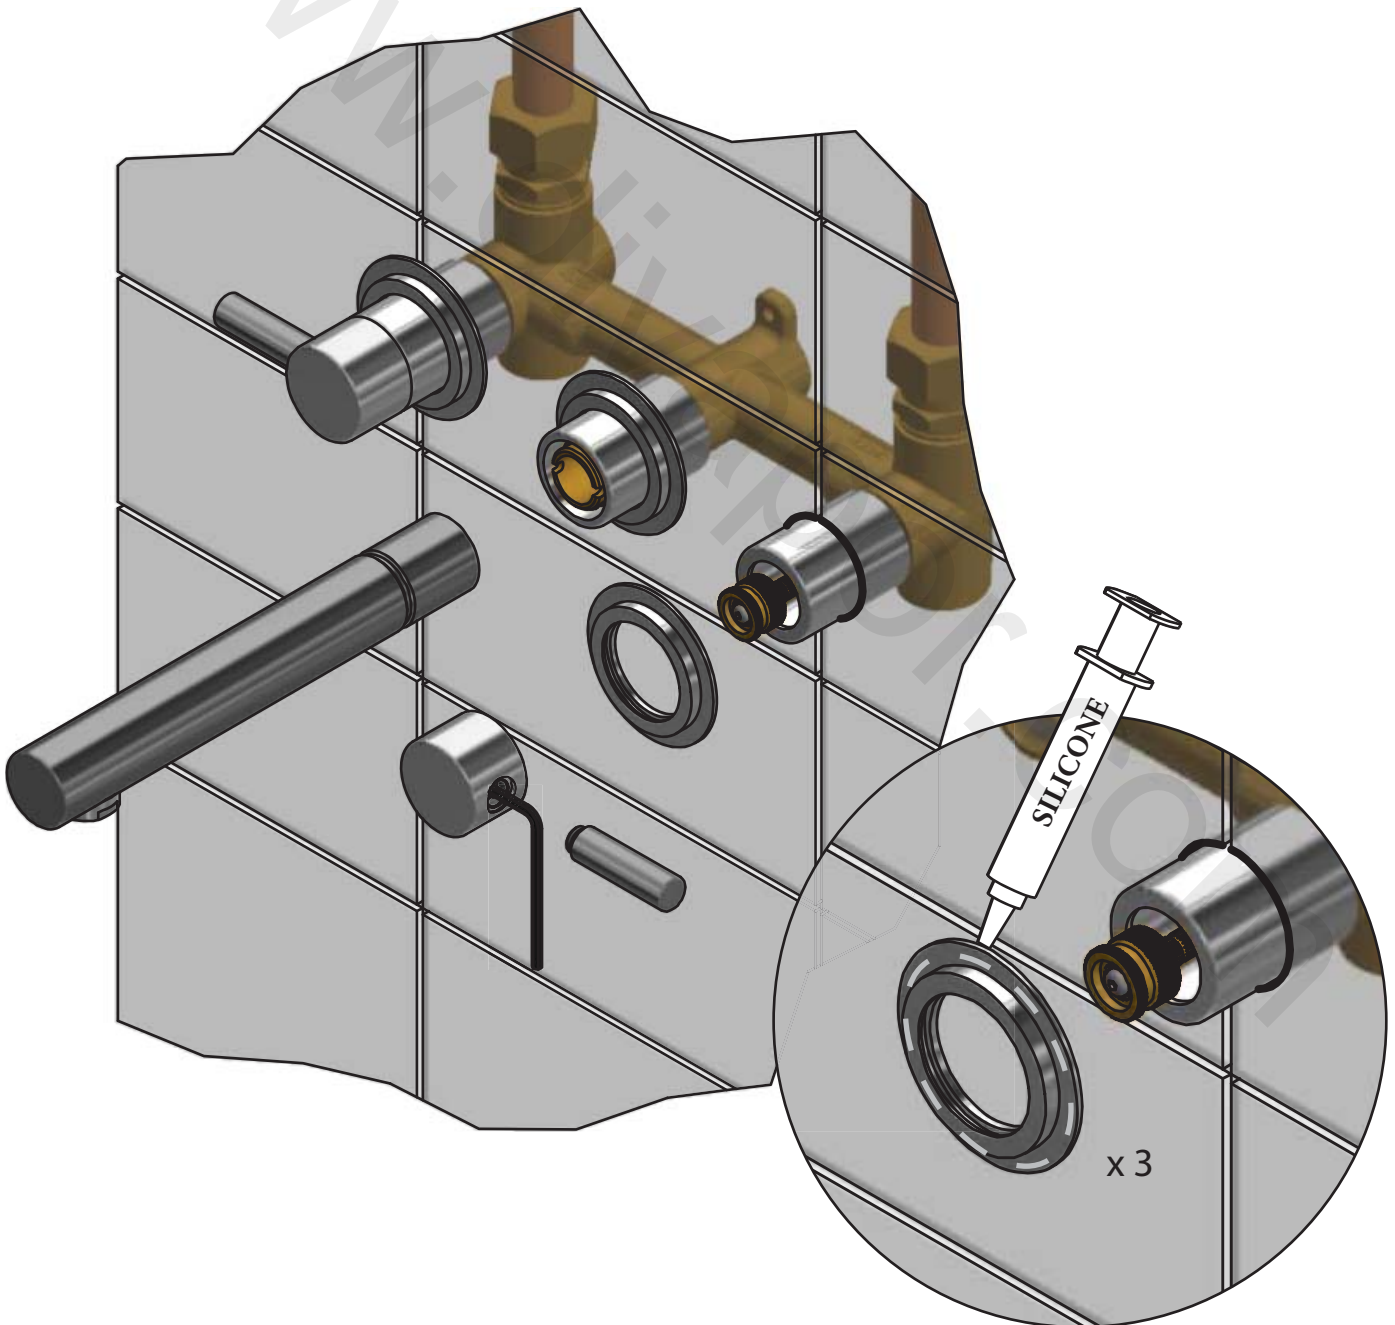

INSTALLATION