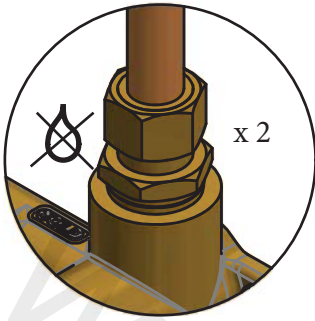

INSTALLATION