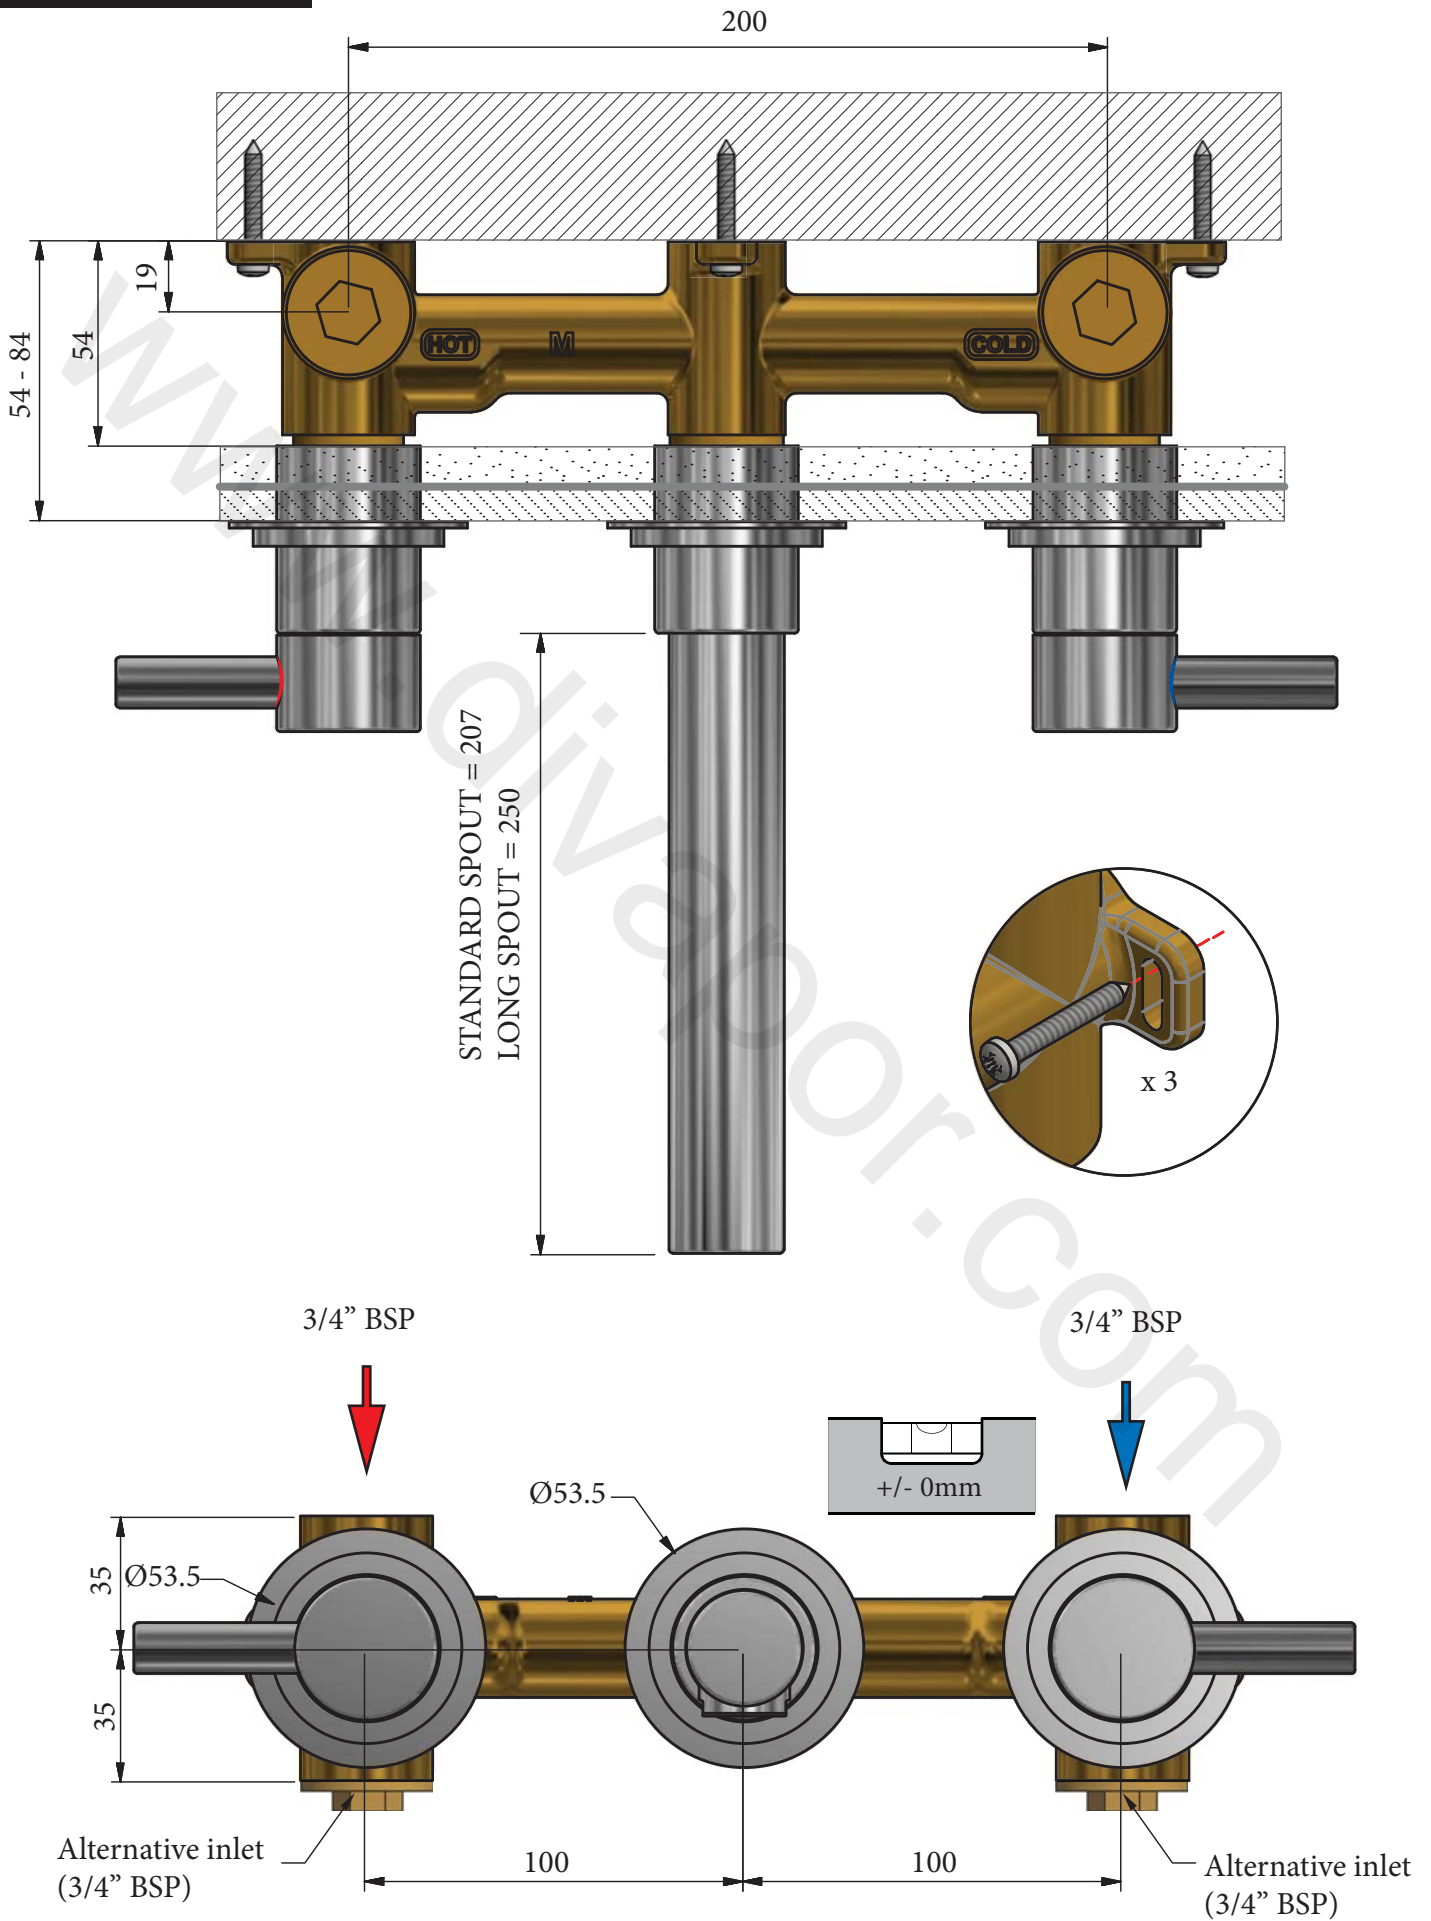

### Absolute Wall Mount 3 Hole Bath Mixer (Manifold) Installation Instructions

Standard Spout  
6790

Long Spout  
6810

Before disposing of the carton and commencing installation, please check all parts against the parts list on back page. Please contact us immediately if any parts are missing or damaged.

# DIMENSIONS

# PARTS LIST