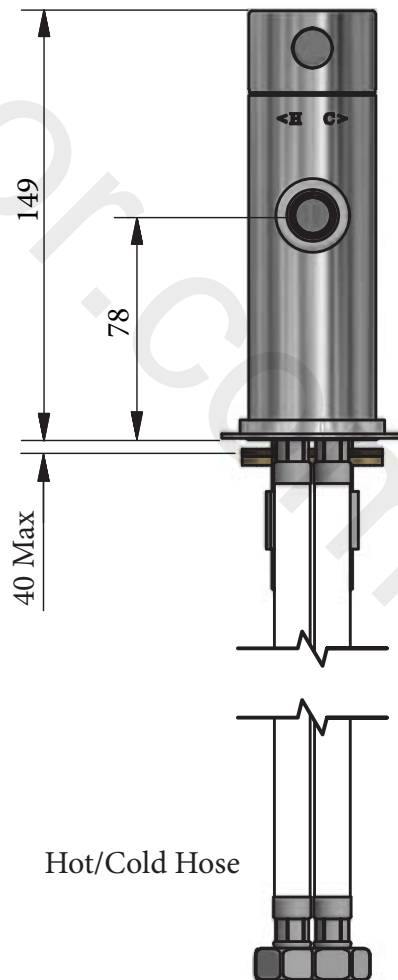

## BRASSWARE

Absolute Mono / Mono Bidet Tap  
Installation Instructions

6920

6930

Before disposing of the carton and commencing installation, please check all parts against the parts list on back page. Please contact us immediately if any parts are missing or damaged.

# DIMENSIONS

Mono Tap

Mono Bidet Tap

Hot/Cold Hose

Hot/Cold Hose

# INSTALLATION

Ø35

1/2" BSP Inlets

Ø35

1/2" BSP Inlets

# PARTS LIST