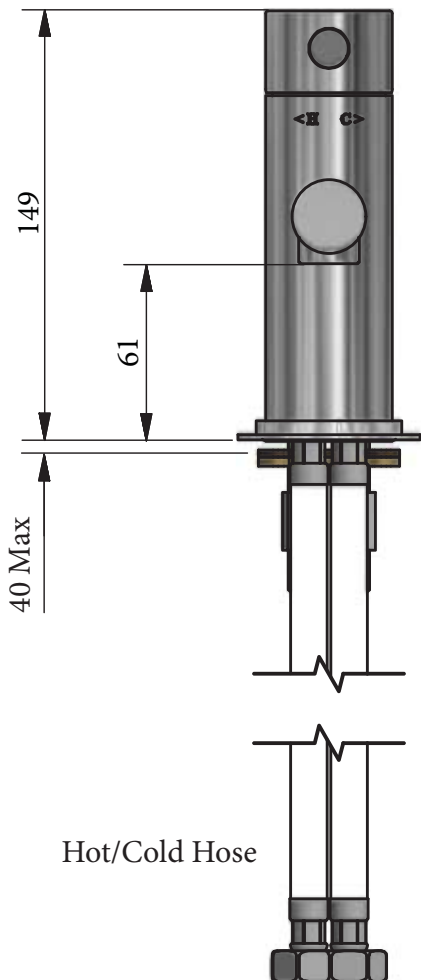

## BRASSWARE

Absolute Mono / Mono Bidet Tap  
Installation Instructions

6920

6930

Before disposing of the carton and commencing installation, please check all parts against the parts list on back page. Please contact us immediately if any parts are missing or damaged.

# DIMENSIONS

Mono Tap

Mono Bidet Tap

Hot/Cold Hose

Hot/Cold Hose

# INSTALLATION

Ø35

1/2" BSP Inlets

Ø35

1/2" BSP Inlets

# PARTS LIST