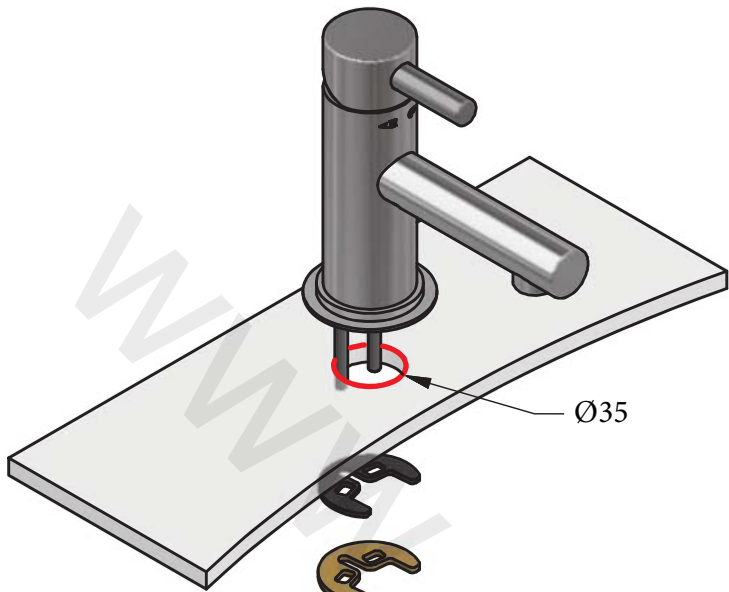

## BRASSWARE

Absolute Mono / Mono Bidet Tap  
Installation Instructions

6920

6930

Before disposing of the carton and commencing installation, please check all parts against the parts list on back page. Please contact us immediately if any parts are missing or damaged.

# DIMENSIONS

Mono Tap

Mono Bidet Tap

Hot/Cold Hose

Hot/Cold Hose

# INSTALLATION

Ø35

1/2" BSP Inlets

Ø35

1/2" BSP Inlets