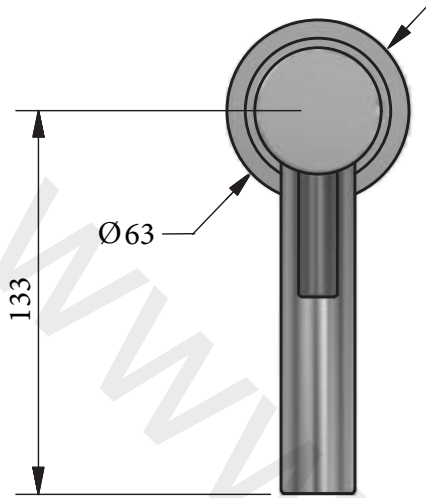

## BRASSWARE

Absolute Mono / Mono Bidet Tap  
Installation Instructions

6920

6930

Before disposing of the carton and commencing installation, please check all parts against the parts list on back page. Please contact us immediately if any parts are missing or damaged.

# DIMENSIONS

Mono Tap

Mono Bidet Tap

Hot/Cold Hose

Hot/Cold Hose

# INSTALLATION

Ø35

1/2" BSP Inlets

Ø35

1/2" BSP Inlets