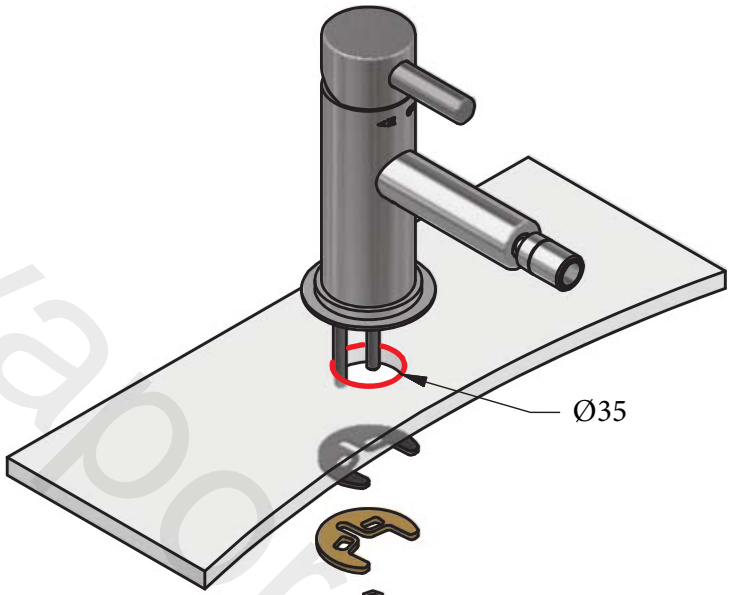

## BRASSWARE

Absolute Mono / Mono Bidet Tap  
Installation Instructions

6920

6930

Before disposing of the carton and commencing installation, please check all parts against the parts list on back page. Please contact us immediately if any parts are missing or damaged.

# DIMENSIONS

Mono Tap

Mono Bidet Tap

Hot/Cold Hose

Hot/Cold Hose

# INSTALLATION

Ø35

1/2" BSP Inlets

Ø35

1/2" BSP Inlets