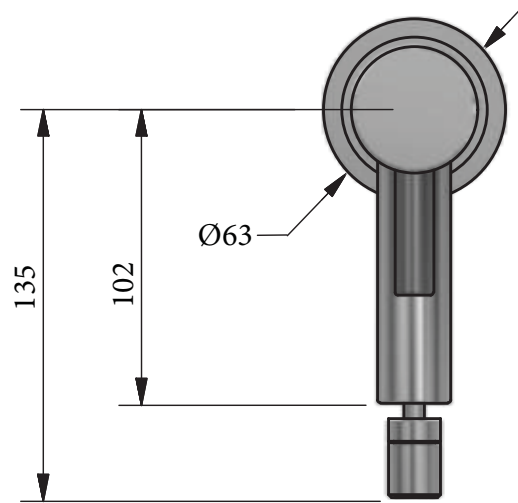

## BRASSWARE

Absolute Mono / Mono Bidet Tap  
Installation Instructions

6920

6930

Before disposing of the carton and commencing installation, please check all parts against the parts list on back page. Please contact us immediately if any parts are missing or damaged.

# DIMENSIONS

Mono Tap

Mono Bidet Tap

Hot/Cold Hose

Hot/Cold Hose

# INSTALLATION

Ø35

1/2" BSP Inlets

Ø35

1/2" BSP Inlets