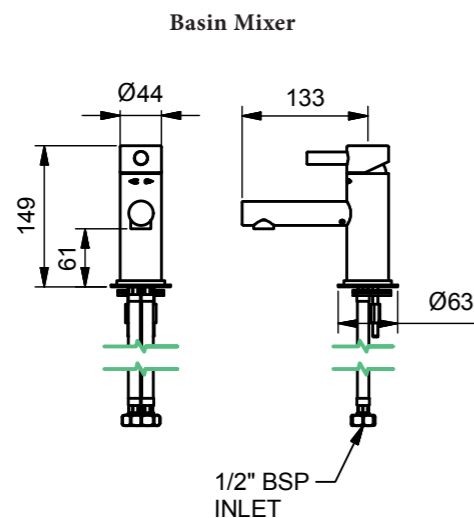

6690, 6710

Wall Mounted Basin Mixer without Plate

6700, 6715

Wall Mounted Basin Mixer with Plate

6910

Swan Neck Deck Mounted Basin Mixer

6920

Mono Basin Mixer

6930

Mono Bidet Mixer

Plumbing Information

Materials

Subtle red and blue hot/cold indicators
Basin mixer manifold can be delivered separately in advance of controls and spout. Surcharge may apply

Inlets 1/2 inch
With restricted flow aerator as standard, for full flow aerator please specify with SB0295 on order

Brass

Plumbing Information

Materials

Subtle red and blue hot/cold indicators
Swivel through 180°

Inlets 1/2 inch
With restricted flow aerator as standard, for full flow aerator please specify with SB0293 on order

Brass

Plumbing Information

Materials

Engraving:
<H C> on mono body

Inlets 1/2 inch
*With restricted flow aerator as standard, for full flow

Brass