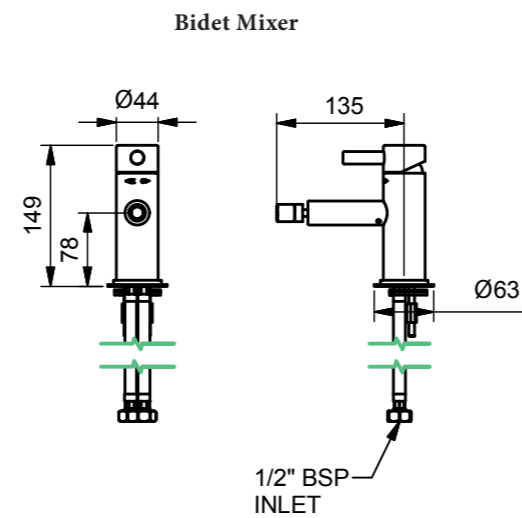

6690, 6710

Wall Mounted Basin Mixer without Plate

6700, 6715

Wall Mounted Basin Mixer with Plate

6910

Swan Neck Deck Mounted Basin Mixer

6920

Mono Basin Mixer

6930

Mono Bidet Mixer

Plumbing Information

Materials

Subtle red and blue hot/cold indicators
Basin mixer manifold can be delivered separately in advance of controls and spout. Surcharge may apply

Inlets 1/2 inch
With restricted flow aerator as standard, for full flow aerator please specify with SB0295 on order

Brass

Plumbing Information

Materials

Subtle red and blue hot/cold indicators
Swivel through 180°

Inlets 1/2 inch
With restricted flow aerator as standard, for full flow aerator please specify with SB0293 on order

Brass

Plumbing Information

Materials

Engraving:
<H C> on mono body

Inlets 1/2 inch
*With restricted flow aerator as standard, for full flow

Brass