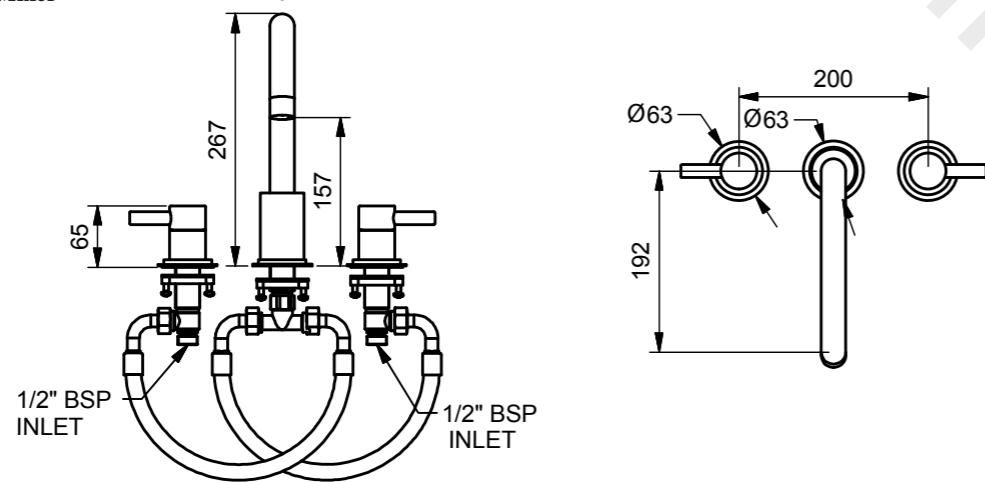

6690, 6710

Wall Mounted Basin Mixer without Plate

6700, 6715

Wall Mounted Basin Mixer with Plate

6910

Swan Neck Deck Mounted Basin Mixer

6920

Mono Basin Mixer

6930

Mono Bidet Mixer

Plumbing Information

Materials

Subtle red and blue hot/cold indicators
Basin mixer manifold can be delivered separately in advance of controls and spout. Surcharge may apply

Inlets 1/2 inch
With restricted flow aerator as standard, for full flow aerator please specify with SB0295 on order

Brass

Plumbing Information

Materials

Subtle red and blue hot/cold indicators
Swivel through 180°

Inlets 1/2 inch
With restricted flow aerator as standard, for full flow aerator please specify with SB0293 on order

Brass

Plumbing Information

Materials

Engraving:
<H C> on mono body

Inlets 1/2 inch
*With restricted flow aerator as standard, for full flow

Brass