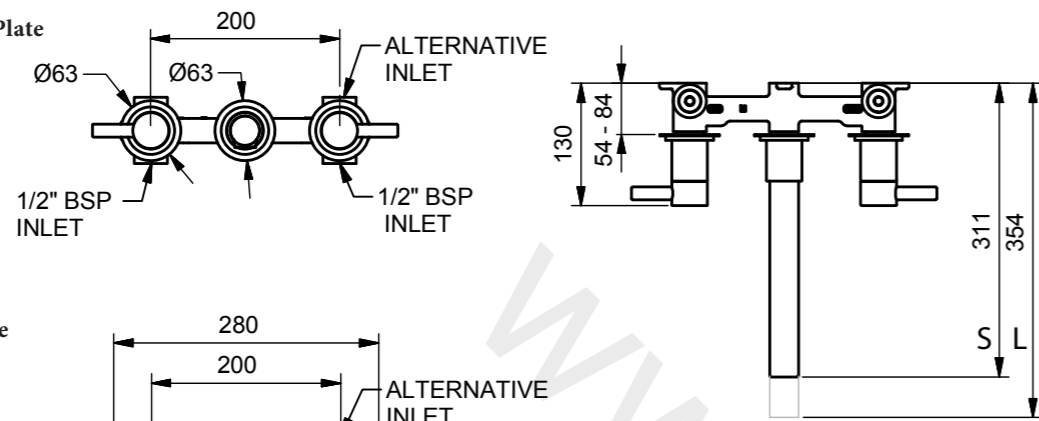

6690, 6710

Wall Mounted Basin Mixer without Plate

6700, 6715

Wall Mounted Basin Mixer with Plate

6910

Swan Neck Deck Mounted Basin Mixer

6920

Mono Basin Mixer

6930

Mono Bidet Mixer

Plumbing Information

Materials

Subtle red and blue hot/cold indicators
Basin mixer manifold can be delivered separately in advance of controls and spout. Surcharge may apply

Inlets 1/2 inch
With restricted flow aerator as standard, for full flow aerator please specify with SB0295 on order

Brass

Plumbing Information

Materials

Subtle red and blue hot/cold indicators
Swivel through 180°

Inlets 1/2 inch
With restricted flow aerator as standard, for full flow aerator please specify with SB0293 on order

Brass

Plumbing Information

Materials

Engraving:
<H C> on mono body

Inlets 1/2 inch
*With restricted flow aerator as standard, for full flow

Brass