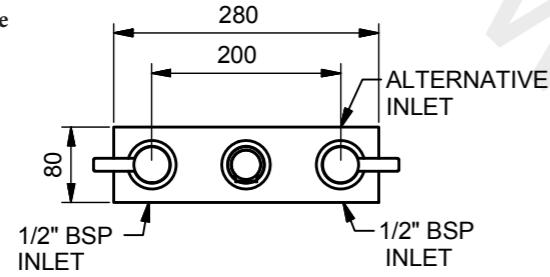

6690, 6710

Wall Mounted Basin Mixer without Plate

6700, 6715

Wall Mounted Basin Mixer with Plate

6910

Swan Neck Deck Mounted Basin Mixer

6920

Mono Basin Mixer

6930

Mono Bidet Mixer

Plumbing Information

Materials

Subtle red and blue hot/cold indicators
Basin mixer manifold can be delivered separately in advance of controls and spout. Surcharge may apply

Inlets 1/2 inch
With restricted flow aerator as standard, for full flow aerator please specify with SB0295 on order

Brass

Plumbing Information

Materials

Subtle red and blue hot/cold indicators
Swivel through 180°

Inlets 1/2 inch
With restricted flow aerator as standard, for full flow aerator please specify with SB0293 on order

Brass

Plumbing Information

Materials

Engraving:
<H C> on mono body

Inlets 1/2 inch
*With restricted flow aerator as standard, for full flow

Brass