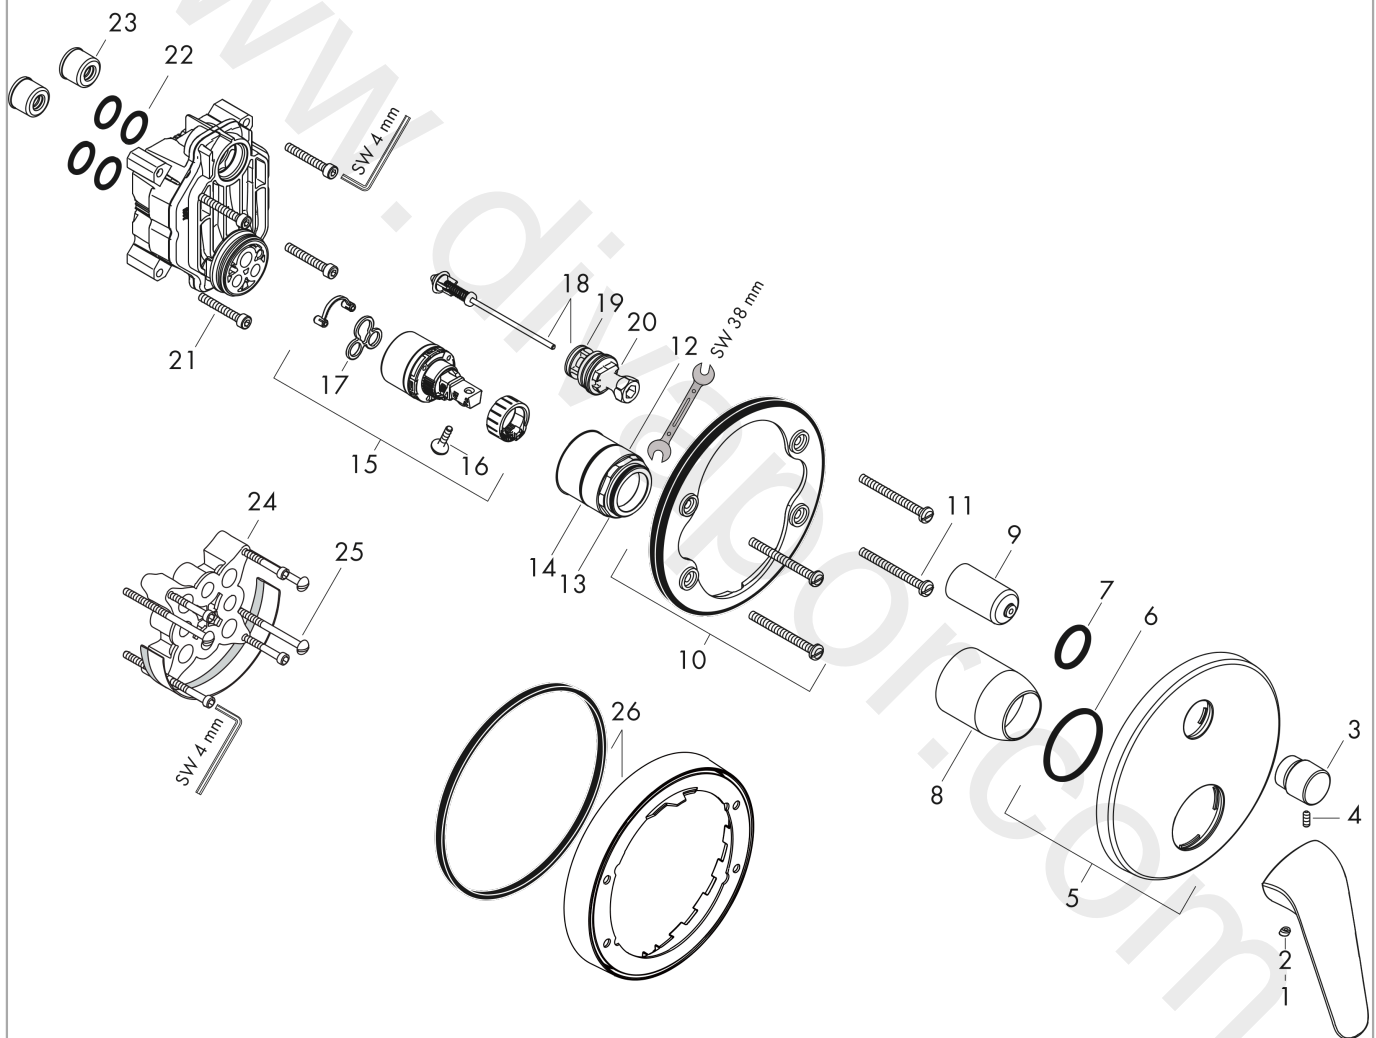

Novus

Single lever bath mixer for concealed installation for iBox universal

Surfaces: Article Number: **71045000**

Exploded Drawing

Year of production: **10/17 - 06/22**

Novus**Single lever bath mixer for concealed installation for iBox universal**Surfaces: Article Number: **71045000****Spare part list**Year of production: **10/17 - 06/22**

Pos.	Description	Article Number	Price	PU
1	handle	93192000	£ 43,00	1
2	screw cover	96338000	£ 3,30	1
3	diverter knob	98795000	£ 51,00	1
4	hollow set screw M4x10	97667000	£ 3,30	1
5	escutcheon Ø 150 mm	98791000	£ 64,00	1
6	O-ring 43x3	98418000	£ 3,30	1
7	O-ring 23x3	98142000	£ 3,30	1
8	sleeve	98790000	£ 35,00	1
9	sleeve	98794000	£ 35,00	1
10	holder for escutcheon	98793000	£ 43,00	1
11	set of fixing screws	96454000	£ 9,00	1
12	nut	98796000	£ 43,00	1
13	O-ring 30x1,5	98433000	£ 3,30	1
14	O-ring 39x1,5	98400000	£ 3,30	1
15	cartridge, assy	92730000	£ 35,00	1
16	locking screw for handle	95140000	£ 6,10	1
17	seal	95008000	£ 9,00	1
18	selector assy	95014000	£ 64,00	1
19	O-ring 16x2,3	98207000	£ 3,30	1
20	O-ring 20x2,5	92602000	£ 6,10	1
21	set of screws	93243000	£ 9,00	1
22	O-ring 16x2	98133000	£ 3,30	1
23	noise reduction	94073000	£ 25,00	1
24	extension 25 mm	13595000	£ 75,00	1
25	set of fixing screws	97747000	£ 3,30	1
26	extension 22 mm (Ø 150 mm)	13597000	£ 72,00	1
a	concealed item	01800180	£ 163,00	1
b	adapter for exchanged connections	93181000	£ 275,00	1