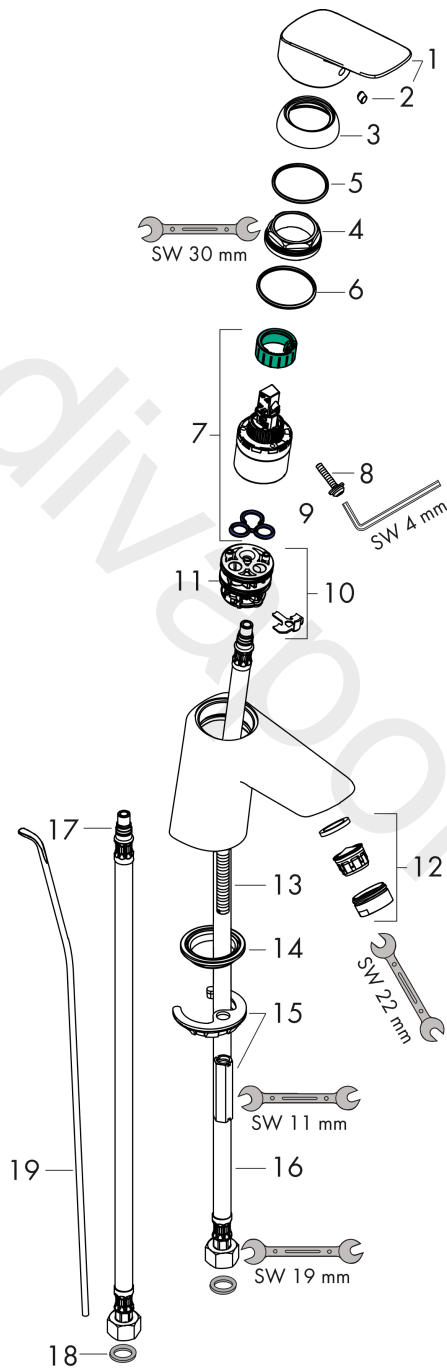

Logis

Single lever basin mixer 70 CoolStart with 2 flow rates with pop-up waste set

Surfaces: Article Number: 71075000

Exploded Drawing

Year of production: 04/14 - 12/14

Logis

Single lever basin mixer 70 CoolStart with 2 flow rates with pop-up waste set

Surfaces: Article Number: **71075000**

Spare part list

Year of production: 04/14 - 12/14

Pos.	Description	Article Number	Price	PU
1	handle	92236000	£ 64,00	1
2	screw cover	96338000	£ 3,30	1
3	flange	97406000	£ 20,50	1
4	nut	97209000	£ 16,10	1
5	O-Ring 32x2	98193000	£ 3,30	1
6	O-ring 35x2	92604000	£ 6,10	1
7	cartridge, assy	92530000	£ 25,00	1
8	locking screw for handle	95140000	£ 6,10	1
9	seal	95008000	£ 9,00	1
10	adapter for cartridge	98324000	£ 16,10	1
11	O-Ring 30x2	98186000	£ 3,30	1
12	aerator M24x1 (15 l/min)	13913000	£ 14,00	1
13	screw M8 x 68	97736000	£ 6,10	1
14	seal Ø 42	98722000	£ 6,10	1
15	fixing set	96016000	£ 35,00	1
16	connection hose 450 mm M8x0,75 G3/8	97206000	£ 35,00	1
17	O-ring 7x1,5	98422000	£ 3,30	1
18	pull rod	96657000	£ 13,30	1
a	pop up waste	92168000	£ 43,00	1