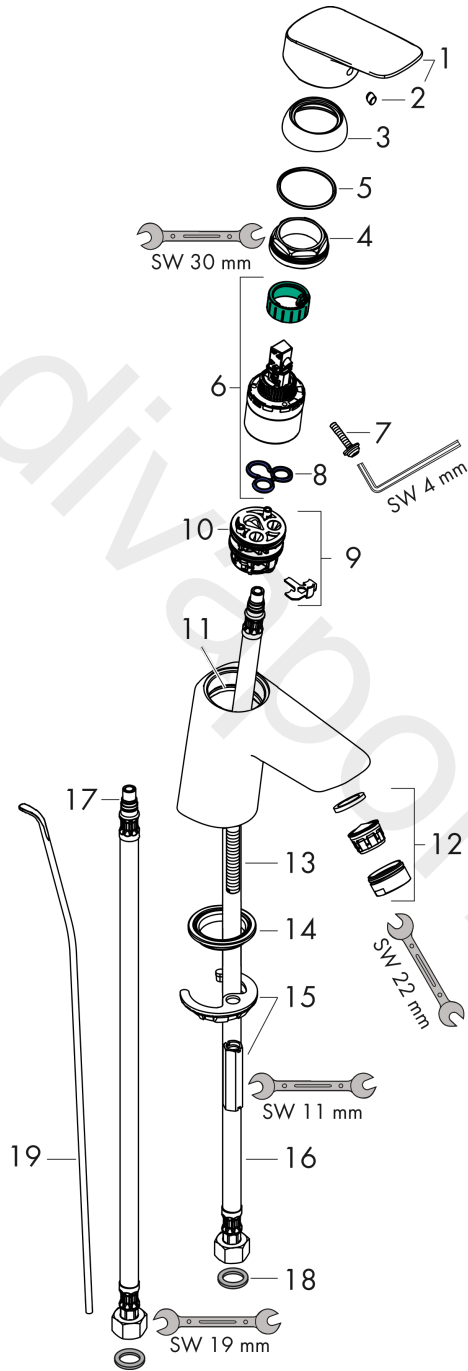

Logis

Single lever basin mixer 70 LowFlow with pop-up waste set

Surfaces: Article Number: 71078000

Exploded Drawing

Year of production: 10/14 - 12/14

**Logis**

**Single lever basin mixer 70 LowFlow with pop-up waste set**

Surfaces: Article Number: **71078000**

**Spare part list**

Year of production: **10/14 - 12/14**

Pos.	Description	Article Number	Price	PU
1	handle	92224000	£ 51,00	1
2	screw cover	96338000	£ 3,30	1
3	flange	97406000	£ 20,50	1
4	nut	97209000	£ 16,10	1
5	O-Ring 32x2	98193000	£ 3,30	1
6	O-ring 35x2	92604000	£ 6,10	1
7	cartridge, assy	95646000	£ 96,00	1
8	locking screw for handle	95140000	£ 6,10	1
9	seal	95008000	£ 9,00	1
10	adapter for cartridge	98750000	£ 13,30	1
11	O-Ring 30x2	98186000	£ 3,30	1
12	aerator M24x1	98453000	£ 20,50	1
13	screw M8 x 68	97736000	£ 6,10	1
14	seal Ø 42	98722000	£ 6,10	1
15	fixing set	96016000	£ 35,00	1
16	connection hose 450 mm M8x0,75 G3/8	97206000	£ 35,00	1
17	O-ring 7x1,5	98422000	£ 3,30	1
18	sealing set	95581000	£ 6,10	1
19	pull rod	96657000	£ 13,30	1
a	pop up waste	92168000	£ 43,00	1