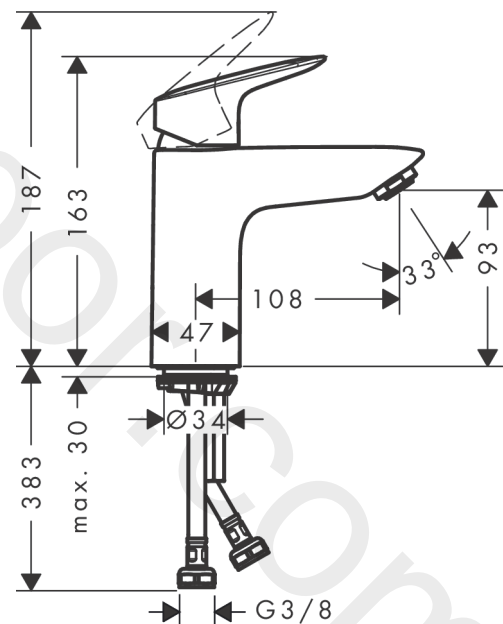

Scale drawing