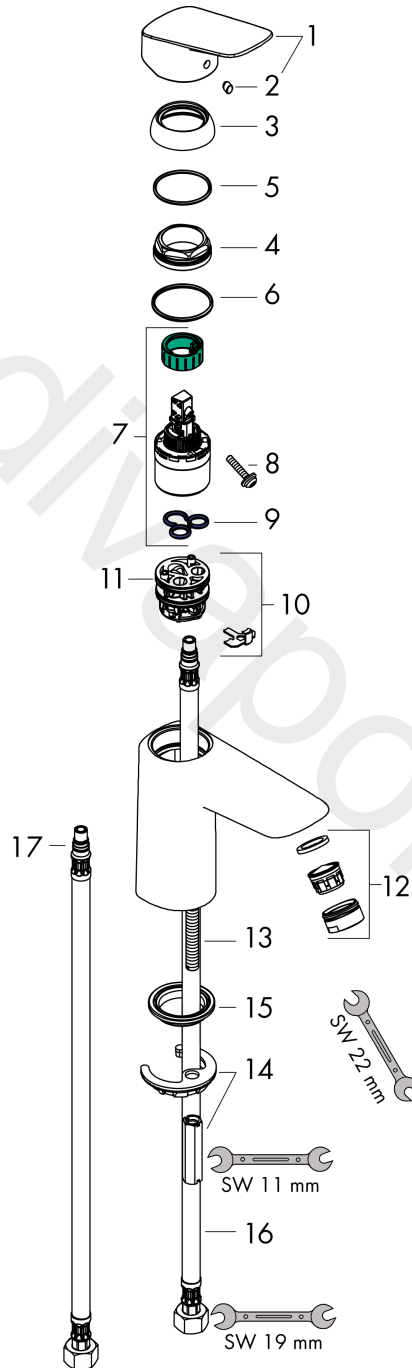

##### product features

- ComfortZone 100
- projection: 108 mm
- spout height: 93 mm
- handle variant: lever handle
- spray type: normal spray
- maximum flow rate at 3 bar: 5 l/min
- ceramic cartridge
- temperature limitation adjustable
- suitable for continuous flow water heaters
- connection type: G 3/8 connections
- connection dimension: DN15
- EU taxonomy: max. 6 l/min - Substantial Contribution (SC) possible
- WRAS 2107044
- WRAS 2107044 - Approval letter

#### Product image

#### Scale drawing

**Logis**  
**Single lever basin mixer 100 without waste set**  
 Finish: **Chrome** Article Number: **71101000**

**Flowchart**

www.divapor.com

Logis  
 Single lever basin mixer 100 without waste set  
 Finish: **Chrome** Article Number: **71101000**

Exploded Drawing

Year of production: >01/15

**Logis**

**Single lever basin mixer 100 without waste set**

Finish: **Chrome** Article Number: **71101000**

**Spare part list**

Year of production: >01/15

Pos.	Description	Article Number	Price	PU
1	handle	92224000	£ 51,00	1
2	screw cover	96338000	£ 3,30	1
3	flange	97406000	£ 20,50	1
4	nut	97209000	£ 16,10	1
5	O-Ring 32x2	98193000	£ 3,30	1
6	O-ring 35x2	92604000	£ 6,10	1
7	cartridge, assy	92730000	£ 35,00	1
8	locking screw for handle	95140000	£ 6,10	1
9	seal	95008000	£ 9,00	1
10	adapter for cartridge	98750000	£ 13,30	1
11	O-Ring 30x2	98186000	£ 3,30	1
12	aerator M24x1 (5 l/min)	92372000	£ 20,50	1
13	screw M8 x 68	97736000	£ 6,10	1
14	fixing set	96016000	£ 35,00	1
15	seal Ø 42	98722000	£ 6,10	1
16	connection hose 450 mm M8x0,75 G3/8	97206000	£ 35,00	1
17	O-ring 7x1,5	98422000	£ 3,30	1