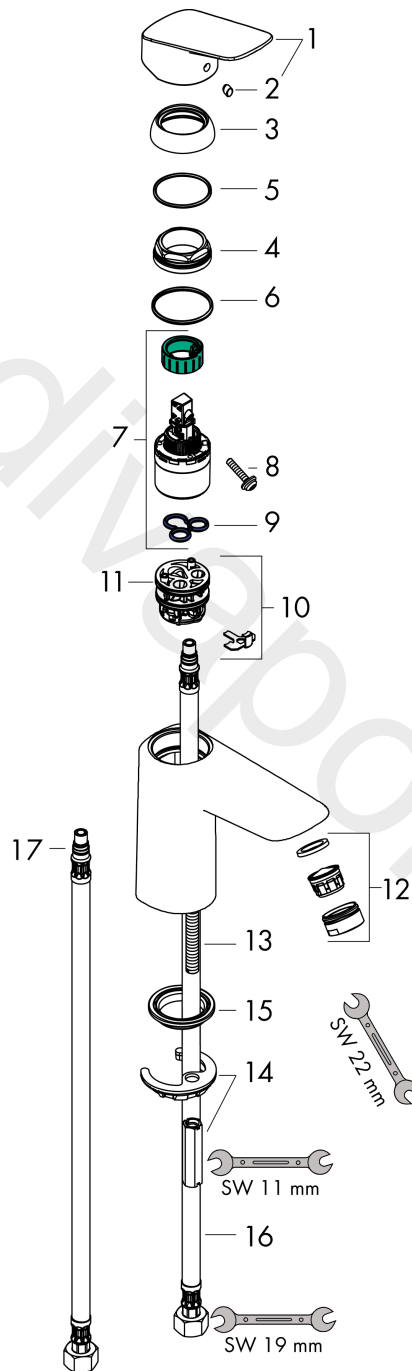

Logis
Single lever basin mixer 100 without waste set
 Surfaces: Article Number: **71101000**

Exploded Drawing

Year of production: **04/14 - 12/14**

Logis

Single lever basin mixer 100 without waste set

Surfaces: Article Number: **71101000**

Spare part list

Year of production: **04/14 - 12/14**

Pos.	Description	Article Number	Price	PU
1	handle	92224000	£ 51,00	1
2	screw cover	96338000	£ 3,30	1
3	flange	97406000	£ 20,50	1
4	nut	97209000	£ 16,10	1
5	O-Ring 32x2	98193000	£ 3,30	1
6	O-ring 35x2	92604000	£ 6,10	1
7	cartridge, assy	92730000	£ 35,00	1
8	locking screw for handle	95140000	£ 6,10	1
9	seal	95008000	£ 9,00	1
10	adapter for cartridge	98750000	£ 13,30	1
11	O-Ring 30x2	98186000	£ 3,30	1
12	aerator M24x1 (5 l/min)	13185000	£ 22,30	1
13	screw M8 x 68	97736000	£ 6,10	1
14	fixing set	96016000	£ 35,00	1
15	seal Ø 42	98722000	£ 6,10	1
16	O-ring 7x1,5	98422000	£ 3,30	1
17	connection hose 450 mm M8x0,75 G3/8	97206000	£ 35,00	1