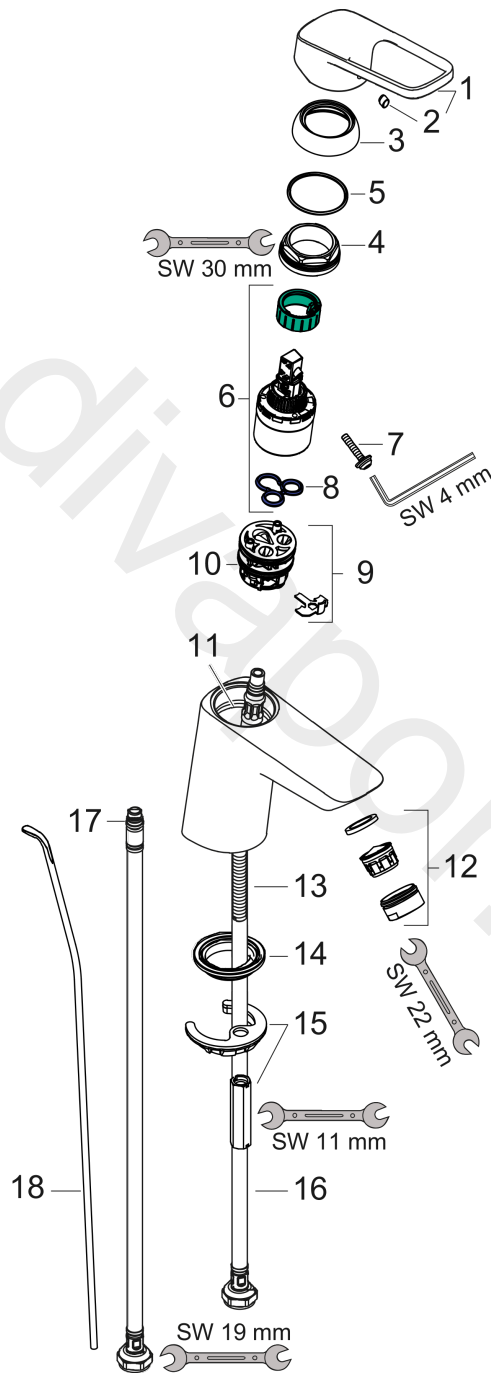

Logis Loop

Single lever basin mixer 100 with pop-up waste set

Surfaces: Article Number: **71151000**

Exploded Drawing

Year of production: **01/17 - 06/22**

Logis Loop**Single lever basin mixer 100 with pop-up waste set**Surfaces: Article Number: **71151000****Spare part list**Year of production: **01/17 - 06/22**

Pos.	Description	Article Number	Price	PU
1	handle	93011000	£ 43,00	1
2	screw cover	96338000	£ 3,30	1
3	flange	97406000	£ 20,50	1
4	nut	97209000	£ 16,10	1
5	O-Ring 32x2	98193000	£ 3,30	1
6	cartridge, assy	92730000	£ 35,00	1
7	locking screw for handle	95140000	£ 6,10	1
8	seal	95008000	£ 9,00	1
9	adapter for cartridge	98750000	£ 13,30	1
10	O-Ring 30x2	98186000	£ 3,30	1
11	O-ring 35x2	92604000	£ 6,10	1
12	aerator M24x1 (5 l/min)	92372000	£ 20,50	1
13	screw M8 x 68	97736000	£ 6,10	1
14	seal Ø 42	98722000	£ 6,10	1
15	fixing set	96016000	£ 35,00	1
16	connection hose 450 mm M8x0,75 G3/8	97206000	£ 35,00	1
17	O-ring 6,6x1,6	93019000	£ 3,30	1
18	sealing set	95581000	£ 6,10	1
19	pull rod	96657000	£ 13,30	1
a	pop up waste	92168000	£ 43,00	1