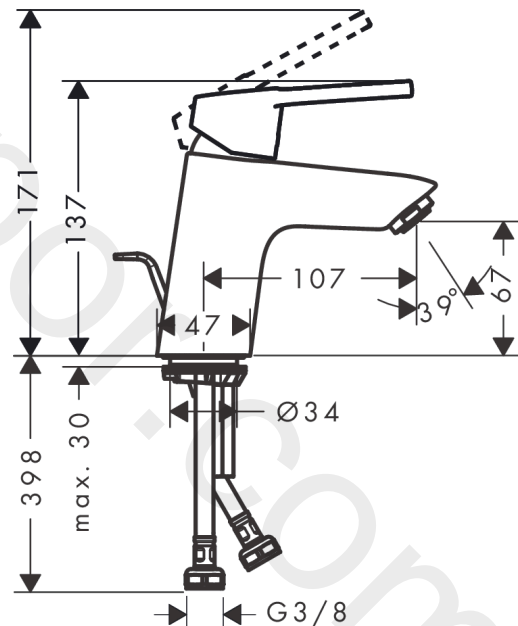

Logis Loop
Single lever basin mixer 70 CoolStart with pop-up waste set
 Finish: **Chrome** Article Number: **71153000**

Description

product features

- consists of: single lever basin mixer, waste set
- ComfortZone 70
- projection: 107 mm
- spout height: 67 mm
- handle variant: lever handle
- spray type: normal spray
- maximum flow rate at 3 bar: 5 l/min
- ceramic cartridge
- temperature limitation adjustable
- suitable for continuous flow water heaters
- pop-up waste set G 1¼
- material waste set: synthetic
- connection type: G ¾ connections
- connection dimension: DN15
- cold water in basic handle position

Technology

Certificates / Sustainability

Product image

Scale drawing

Logis Loop
Single lever basin mixer 70 CoolStart with pop-up waste set
 Finish: **Chrome** Article Number: **71153000**

Flowchart

Logis Loop
Single lever basin mixer 70 CoolStart with pop-up waste set
 Finish: **Chrome** Article Number: **71153000**

Exploded Drawing

Year of production: >06/17

Logis Loop**Single lever basin mixer 70 CoolStart with pop-up waste set**Finish: **Chrome** Article Number: **71153000****Spare part list**

Year of production: >06/17

Pos.	Description	Article Number	Price	PU
1	handle	93135000	-	1
2	screw cover	96338000	£ 3,30	1
3	flange	97406000	£ 20,50	1
4	nut	97209000	£ 16,10	1
5	O-Ring 32x2	98193000	£ 3,30	1
6	cartridge, assy	92730000	£ 35,00	1
7	locking screw for handle	95140000	£ 6,10	1
8	seal	95008000	£ 9,00	1
9	adapter for cartridge	98324000	£ 16,10	1
10	O-Ring 30x2	98186000	£ 3,30	1
11	O-ring 35x2	92604000	£ 6,10	1
12	aerator M24x1 (5 l/min)	92372000	£ 20,50	1
13	screw M8 x 68	97736000	£ 6,10	1
14	seal Ø 42	98722000	£ 6,10	1
15	fixing set	96016000	£ 35,00	1
16	connection hose 450 mm M8x0,75 G3/8	97206000	£ 35,00	1
17	O-ring 6,6x1,6	93019000	£ 3,30	1
18	pull rod	96657000	£ 13,30	1
a	pop up waste	92168000	£ 43,00	1