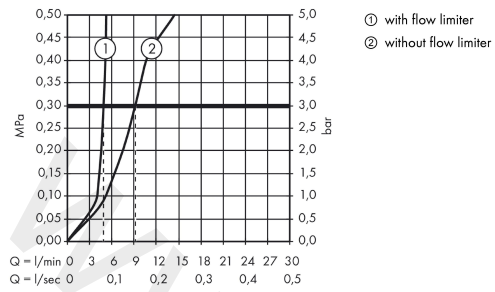

Logis Loop
Single lever basin mixer 70 CoolStart with pop-up waste set
 Finish: **Chrome** Article Number: **71153000**

Description

product features

- consists of: single lever basin mixer, waste set
- ComfortZone 70
- projection: 107 mm
- spout height: 67 mm
- handle variant: lever handle
- spray type: normal spray
- maximum flow rate at 3 bar: 5 l/min
- ceramic cartridge
- temperature limitation adjustable
- suitable for continuous flow water heaters
- pop-up waste set G 1¼
- material waste set: synthetic
- connection type: G ¾ connections
- connection dimension: DN15
- cold water in basic handle position

Technology

Certificates / Sustainability

Product image

Scale drawing

Logis Loop
Single lever basin mixer 70 CoolStart with pop-up waste set
 Finish: **Chrome** Article Number: **71153000**

Flowchart

Logis Loop
Single lever basin mixer 70 CoolStart with pop-up waste set
 Finish: **Chrome** Article Number: **71153000**