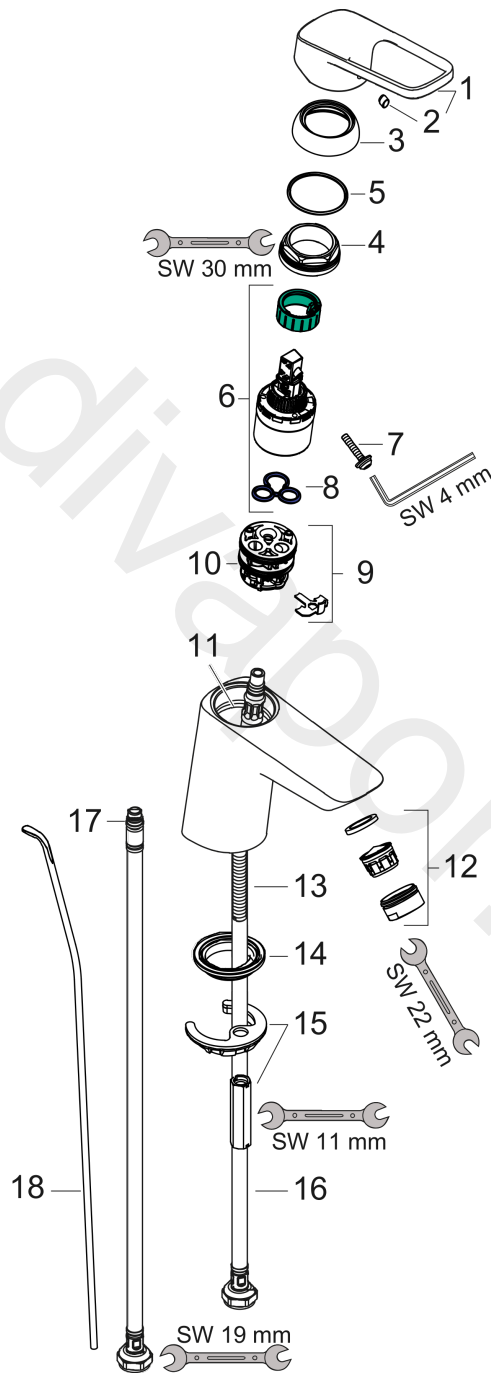

Logis Loop
Single lever basin mixer 70 CoolStart with pop-up waste set
 Finish: **Chrome** Article Number: **71153000**

Description

product features

- consists of: single lever basin mixer, waste set
- ComfortZone 70
- projection: 107 mm
- spout height: 67 mm
- handle variant: lever handle
- spray type: normal spray
- maximum flow rate at 3 bar: 5 l/min
- ceramic cartridge
- temperature limitation adjustable
- suitable for continuous flow water heaters
- pop-up waste set G 1¼
- material waste set: synthetic
- connection type: G ¾ connections
- connection dimension: DN15
- cold water in basic handle position

Technology

Certificates / Sustainability

Product image

Scale drawing

Logis Loop
Single lever basin mixer 70 CoolStart with pop-up waste set
 Finish: **Chrome** Article Number: **71153000**

Flowchart

Logis Loop
Single lever basin mixer 70 CoolStart with pop-up waste set
 Finish: **Chrome** Article Number: **71153000**

Exploded Drawing

Year of production: >06/17

Logis Loop**Single lever basin mixer 70 CoolStart with pop-up waste set**Finish: **Chrome** Article Number: **71153000****Spare part list**

Year of production: >06/17

Pos.	Description	Article Number	Price	PU
1	handle	93135000	-	1
2	screw cover	96338000	£ 3,30	1
3	flange	97406000	£ 20,50	1
4	nut	97209000	£ 16,10	1
5	O-Ring 32x2	98193000	£ 3,30	1
6	cartridge, assy	92730000	£ 35,00	1
7	locking screw for handle	95140000	£ 6,10	1
8	seal	95008000	£ 9,00	1
9	adapter for cartridge	98324000	£ 16,10	1
10	O-Ring 30x2	98186000	£ 3,30	1
11	O-ring 35x2	92604000	£ 6,10	1
12	aerator M24x1 (5 l/min)	92372000	£ 20,50	1
13	screw M8 x 68	97736000	£ 6,10	1
14	seal Ø 42	98722000	£ 6,10	1
15	fixing set	96016000	£ 35,00	1
16	connection hose 450 mm M8x0,75 G3/8	97206000	£ 35,00	1
17	O-ring 6,6x1,6	93019000	£ 3,30	1
18	pull rod	96657000	£ 13,30	1
a	pop up waste	92168000	£ 43,00	1