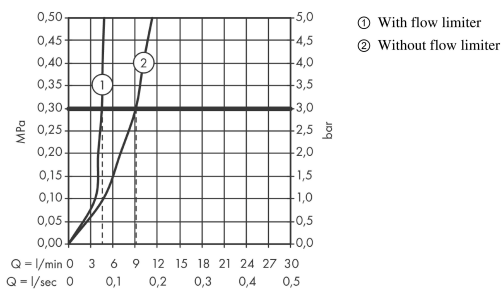

Logis E

Single lever basin mixer 230 without waste set

Finish: **Chrome** Article Number: **71186000**

Description

product features

- consists of: single lever basin mixer, waste set
- ComfortZone 230
- projection: 185 mm
- spout height: 231 mm
- handle variant: lever handle
- spray type: normal spray
- maximum flow rate at 3 bar: 5 l/min
- ceramic cartridge
- temperature limitation adjustable
- suitable for continuous flow water heaters
- connection type: G 3/8 connections
- connection dimension: DN15

Technology

Product image

Scale drawing

Flowchart

Logis E
Single lever basin mixer 230 without waste set
 Finish: **Chrome** Article Number: **71186000**

Exploded Drawing

Year of production: >04/20

Logis E**Single lever basin mixer 230 without waste set**Finish: **Chrome** Article Number: **71186000****Spare part list**

Year of production: >04/20

Pos.	Description	Article Number	Price	PU
1	handle	93024000	£ 51,00	1
2	screw cover	96338000	£ 3,30	1
3	flange	97406000	£ 20,50	1
4	nut	97209000	£ 16,10	1
5	O-Ring 32x2	98193000	£ 3,30	1
6	cartridge, assy	92730000	£ 35,00	1
7	locking screw for handle	95140000	£ 6,10	1
8	seal	95008000	£ 9,00	1
9	adapter for cartridge	98750000	£ 13,30	1
10	O-Ring 30x2	98186000	£ 3,30	1
11	O-ring 35x2	92604000	£ 6,10	1
12	aerator M24x1 (5 l/min)	92372000	£ 20,50	1
13	flat seal	98749000	£ 6,10	1
14	fixing set (Ø 32)	13961000	£ 25,00	1
15	lever collar	97548000	£ 3,30	1
16	connection hose 600 mm M8x0,75 G1/2	92482000	£ 43,00	1
17	O-ring 7x1,5	98422000	£ 3,30	1
a	fixation extension 35 mm	13898000	£ 79,00	1