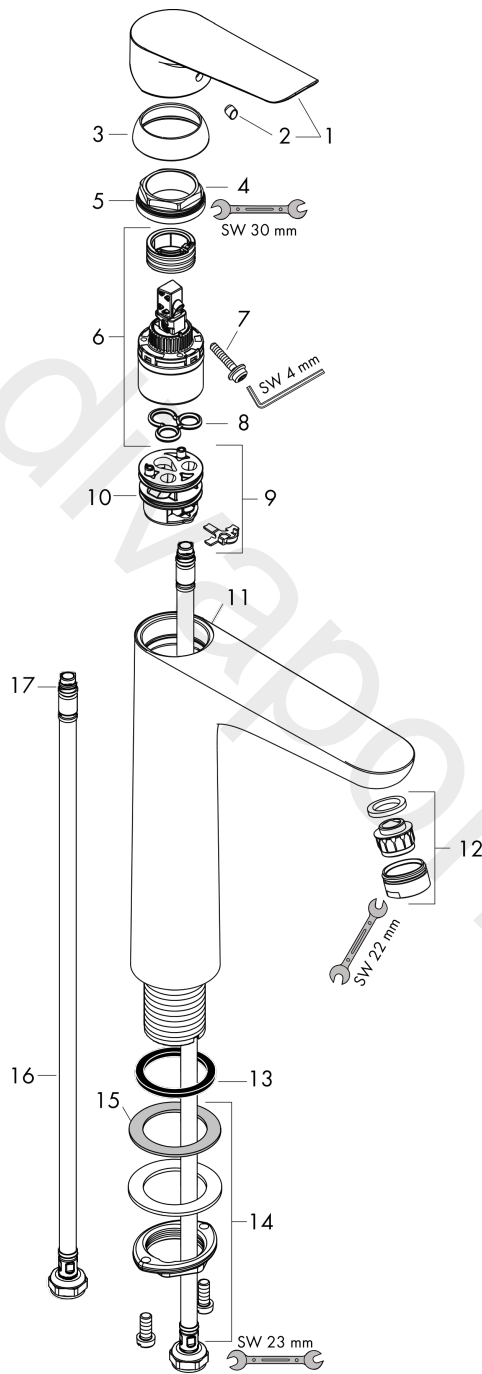

Logis E

Single lever basin mixer 230 without waste set

Finish: **Chrome** Article Number: **71186000**

Description

product features

- consists of: single lever basin mixer, waste set
- ComfortZone 230
- projection: 185 mm
- spout height: 231 mm
- handle variant: lever handle
- spray type: normal spray
- maximum flow rate at 3 bar: 5 l/min
- ceramic cartridge
- temperature limitation adjustable
- suitable for continuous flow water heaters
- connection type: G 3/8 connections
- connection dimension: DN15

Technology

Product image

Scale drawing

Flowchart

Logis E
Single lever basin mixer 230 without waste set
 Finish: **Chrome** Article Number: **71186000**

Exploded Drawing

Year of production: >04/20

Logis E**Single lever basin mixer 230 without waste set**Finish: **Chrome** Article Number: **71186000****Spare part list**

Year of production: >04/20

Pos.	Description	Article Number	Price	PU
1	handle	93024000	£ 51,00	1
2	screw cover	96338000	£ 3,30	1
3	flange	97406000	£ 20,50	1
4	nut	97209000	£ 16,10	1
5	O-Ring 32x2	98193000	£ 3,30	1
6	cartridge, assy	92730000	£ 35,00	1
7	locking screw for handle	95140000	£ 6,10	1
8	seal	95008000	£ 9,00	1
9	adapter for cartridge	98750000	£ 13,30	1
10	O-Ring 30x2	98186000	£ 3,30	1
11	O-ring 35x2	92604000	£ 6,10	1
12	aerator M24x1 (5 l/min)	92372000	£ 20,50	1
13	flat seal	98749000	£ 6,10	1
14	fixing set (Ø 32)	13961000	£ 25,00	1
15	lever collar	97548000	£ 3,30	1
16	connection hose 600 mm M8x0,75 G1/2	92482000	£ 43,00	1
17	O-ring 7x1,5	98422000	£ 3,30	1
a	fixation extension 35 mm	13898000	£ 79,00	1