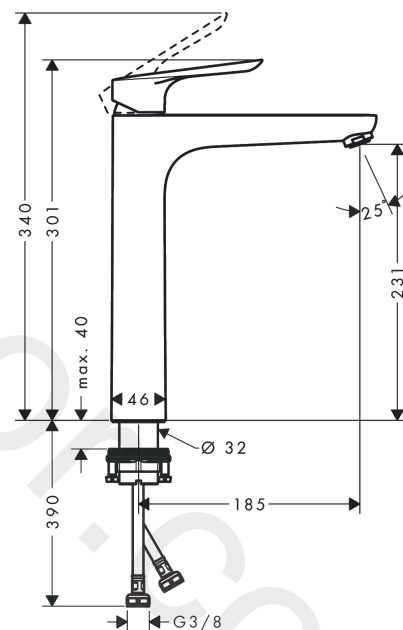

Logis E

Single lever basin mixer 230 without waste set

Finish: **Chrome** Article Number: **71186000**

Description

product features

- consists of: single lever basin mixer, waste set
- ComfortZone 230
- projection: 185 mm
- spout height: 231 mm
- handle variant: lever handle
- spray type: normal spray
- maximum flow rate at 3 bar: 5 l/min
- ceramic cartridge
- temperature limitation adjustable
- suitable for continuous flow water heaters
- connection type: G 3/8 connections
- connection dimension: DN15

Technology

Product image

Scale drawing

Flowchart

Logis E
Single lever basin mixer 230 without waste set
 Finish: **Chrome** Article Number: **71186000**

Exploded Drawing

Year of production: >04/20

Logis E**Single lever basin mixer 230 without waste set**Finish: **Chrome** Article Number: **71186000****Spare part list**

Year of production: >04/20

Pos.	Description	Article Number	Price	PU
1	handle	93024000	£ 51,00	1
2	screw cover	96338000	£ 3,30	1
3	flange	97406000	£ 20,50	1
4	nut	97209000	£ 16,10	1
5	O-Ring 32x2	98193000	£ 3,30	1
6	cartridge, assy	92730000	£ 35,00	1
7	locking screw for handle	95140000	£ 6,10	1
8	seal	95008000	£ 9,00	1
9	adapter for cartridge	98750000	£ 13,30	1
10	O-Ring 30x2	98186000	£ 3,30	1
11	O-ring 35x2	92604000	£ 6,10	1
12	aerator M24x1 (5 l/min)	92372000	£ 20,50	1
13	flat seal	98749000	£ 6,10	1
14	fixing set (Ø 32)	13961000	£ 25,00	1
15	lever collar	97548000	£ 3,30	1
16	connection hose 600 mm M8x0,75 G1/2	92482000	£ 43,00	1
17	O-ring 7x1,5	98422000	£ 3,30	1
a	fixation extension 35 mm	13898000	£ 79,00	1