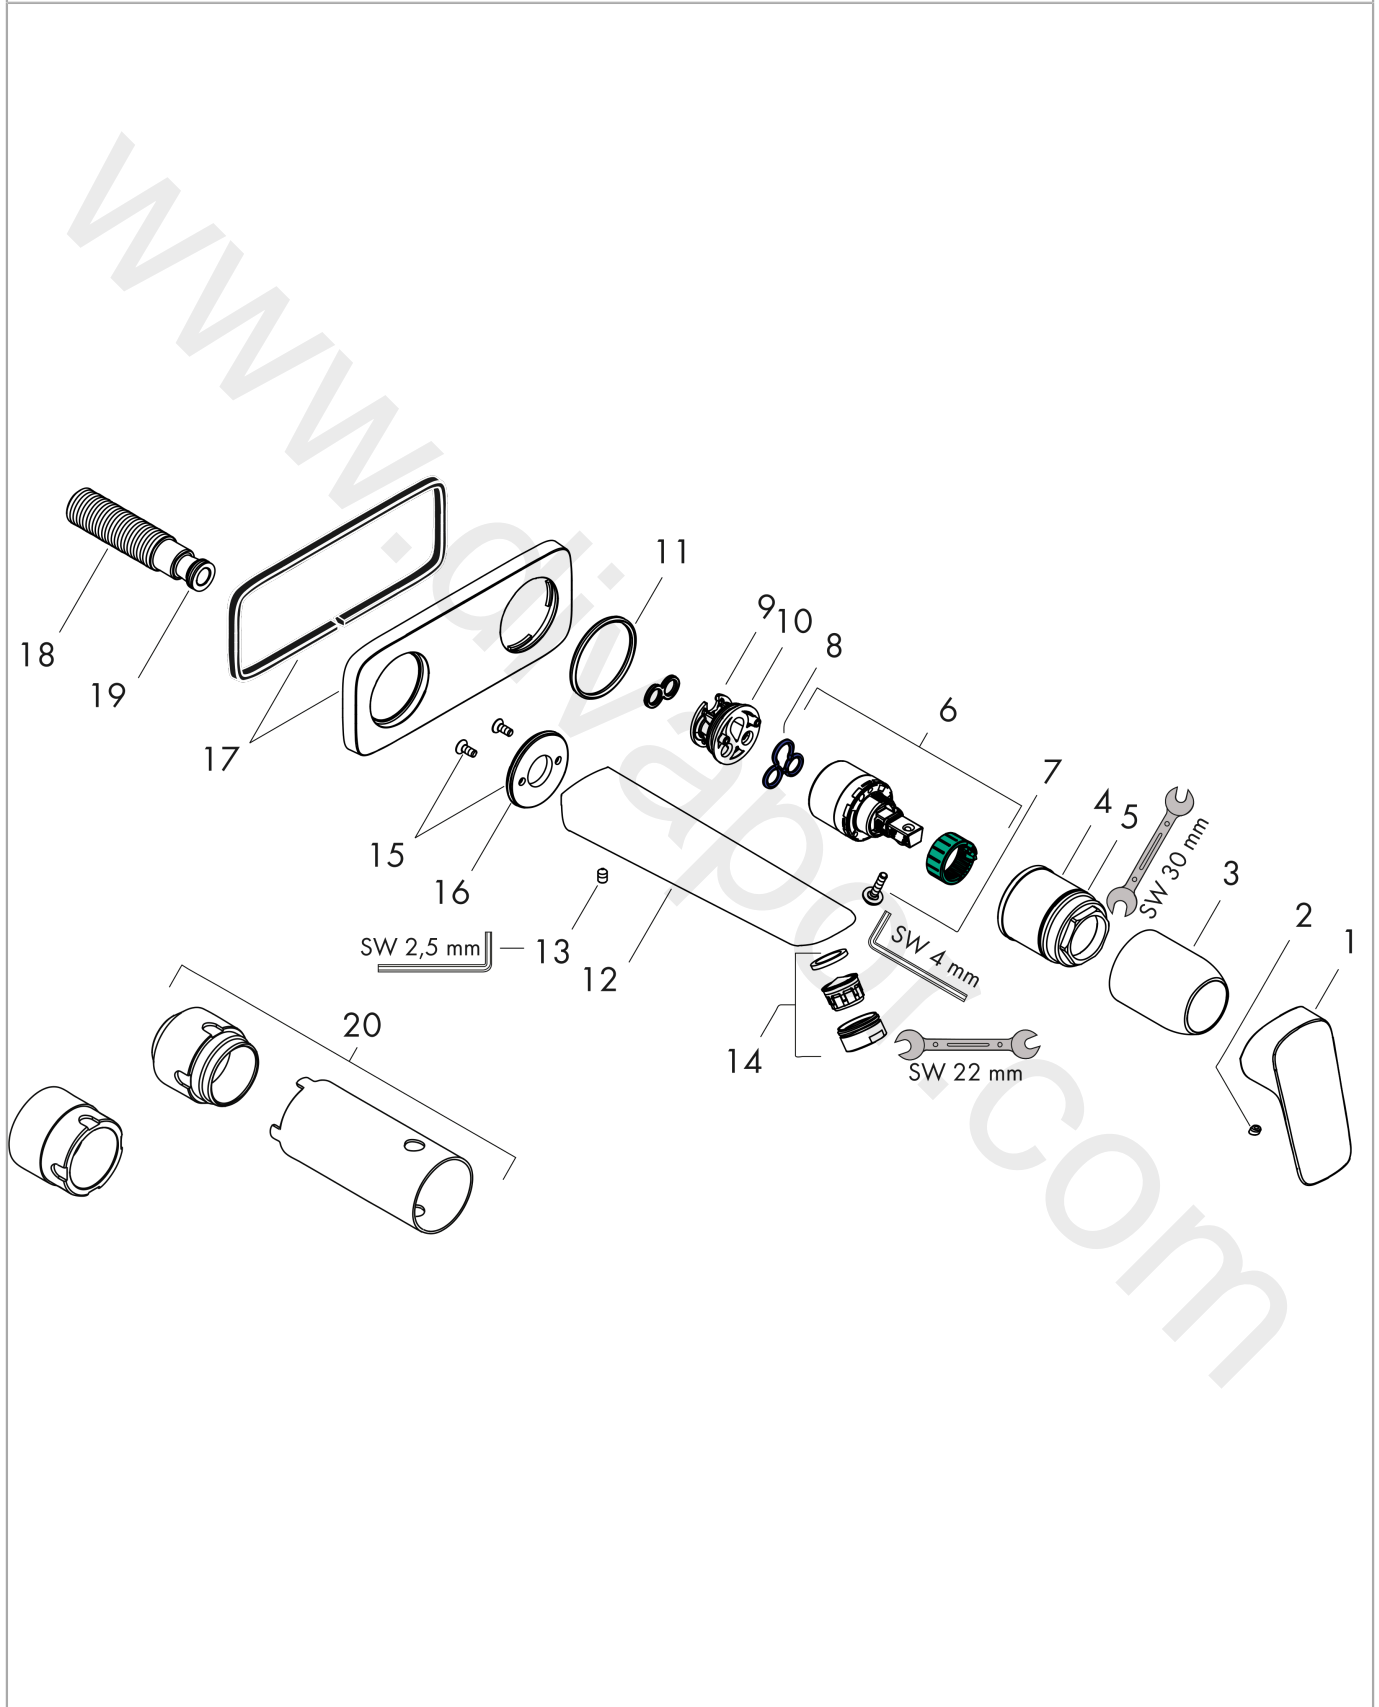

**Logis**

**Single lever basin mixer for concealed installation wall-mounted with spout 19,5 cm**

Surfaces: Article Number: **71220000**

**Exploded Drawing**

Year of production: **04/14 - 12/14**

## Logis

Single lever basin mixer for concealed installation wall-mounted with spout 19,5 cm

Surfaces: Article Number: **71220000**

### Spare part list

Year of production: **04/14 - 12/14**

Pos.	Description	Article Number	Price	PU
1	handle	92224000	£ 51,00	1
2	screw cover	96338000	£ 3,30	1
3	sleeve	98790000	£ 35,00	1
4	nut	95622000	£ 43,00	1
5	O-ring 39x1,5	98400000	£ 3,30	1
6	cartridge, assy	92730000	£ 35,00	1
7	locking screw for handle	95140000	£ 6,10	1
8	seal	95008000	£ 9,00	1
9	adapter for cartridge	95779000	£ 16,10	1
10	O-ring 26x2	98147000	£ 3,30	1
11	O-ring 43x3	98418000	£ 3,30	1
12	spout cpl.	92240000	£ 110,00	1
13	hollow set screw M5x8	92851000	£ 3,30	1
14	aerator M24x1 (5 l/min)	13185000	£ 22,30	1
15	escutcheon	95642000	£ 16,10	1
16	O-Ring 30x2	98186000	£ 3,30	1
17	escutcheon	92239000	£ 64,00	1
18	connecting thread G½	95626000	£ 43,00	1
19	O-ring 13x2	98128000	£ 3,30	1
20	extension set 25 mm for 13622180	31971000	£ 169,00	1
a	waste	50001000	£ 71,00	1
b	base body	13622180	£ 355,00	1