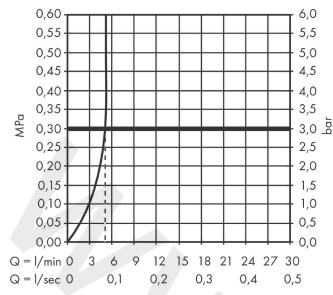

Logis

2-handle basin mixer 150 without waste set

Finish: **Chrome** Article Number: **71221000**

Flowchart

www.divapor.com