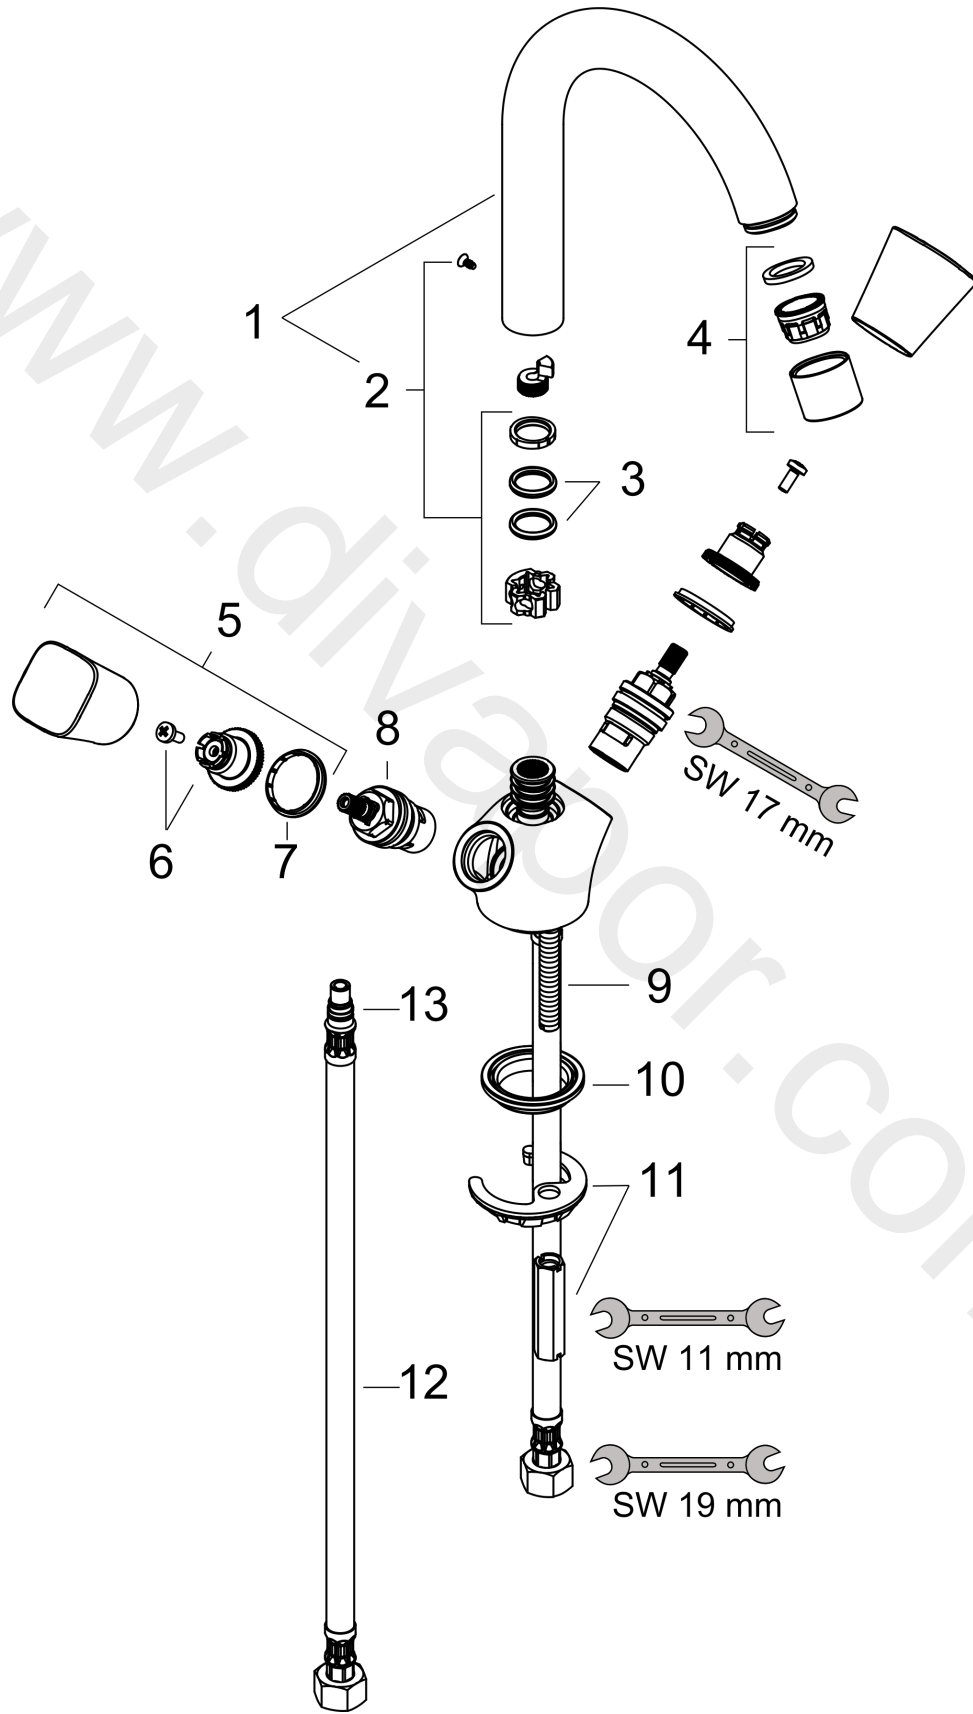

**Logis**  
**2-handle basin mixer 150 without waste set**  
 Finish: **Chrome** Article Number: **71221000**

**Description**

**product features**

- ComfortZone 150
- projection: 145 mm
- spout height: 147 mm
- swivel range 120°
- spray type: normal spray
- maximum flow rate at 3 bar: 5 l/min
- ceramic valves hot/cold 90°
- suitable for continuous flow water heaters
- connection type: G 3/8 connections
- connection dimension: DN15
- EU taxonomy: max. 6 l/min - Substantial Contribution (SC) possible
- WRAS 2003057
- WRAS 2003057 - WRAS 2003057 approval letter

Finish: **Chrome** Article Number: **71221000**

**Flowchart**

www.divapor.com

**Logis**  
**2-handle basin mixer 150 without waste set**  
 Finish: **Chrome** Article Number: **71221000**

**Exploded Drawing**

Year of production: >04/14

**Logis**

**2-handle basin mixer 150 without waste set**

Finish: **Chrome** Article Number: **71221000**

**Spare part list**

Year of production: >04/14

Pos.	Description	Article Number	Price	PU
1	spout cpl.	96521000	£ 173,00	1
2	sealing set	92646000	£ 20,50	1
3	O-Ring 14x2,5	98189000	£ 3,30	1
4	aerator M22x1 (5 l/min)	95455000	£ 35,00	1
5	handle	92221000	£ 51,00	1
6	handle fixing set	94184000	£ 6,10	1
7	set of color-rings cold / hot water	92225000	£ 6,10	1
8	shut off unit right closing	94009000	£ 43,00	1
9	screw M8 x 68	97736000	£ 6,10	1
10	seal Ø 42	98722000	£ 6,10	1
11	fixing set	96016000	£ 35,00	1
12	connection hose 450 mm M8x0,75 G3/8	97206000	£ 35,00	1
13	O-ring 7x1,5	98422000	£ 3,30	1