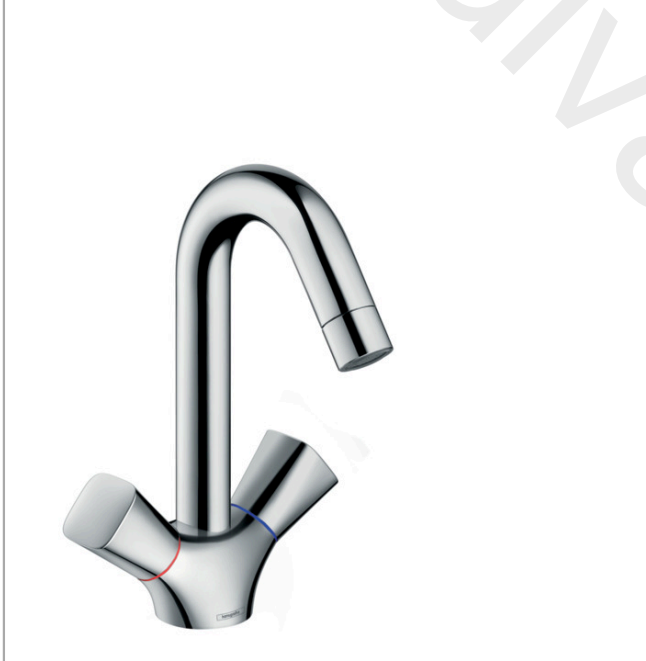

**Logis**  
**2-handle basin mixer 150 without waste set**  
 Finish: **Chrome** Article Number: **71221000**

**Description**

**product features**

- ComfortZone 150
- projection: 145 mm
- spout height: 147 mm
- swivel range 120°
- spray type: normal spray
- maximum flow rate at 3 bar: 5 l/min
- ceramic valves hot/cold 90°
- suitable for continuous flow water heaters
- connection type: G 3/8 connections
- connection dimension: DN15
- EU taxonomy: max. 6 l/min - Substantial Contribution (SC) possible
- WRAS 2003057
- WRAS 2003057 - WRAS 2003057 approval letter

**Article Details**

Price excl. VAT 114,17 £

**Technology**

**Certificates / Sustainability**

**Product image**

**Scale drawing**

**Logis**

**2-handle basin mixer 150 without waste set**

Finish: **Chrome** Article Number: **71221000**

**Flowchart**

www.divapor.com

**Logis**  
**2-handle basin mixer 150 without waste set**  
 Finish: **Chrome** Article Number: **71221000**

**Exploded Drawing**

Year of production: >04/14

**Logis**

**2-handle basin mixer 150 without waste set**

Finish: **Chrome** Article Number: **71221000**

**Spare part list**

Year of production: >04/14

Pos.	Description	Article Number	Price	PU
1	spout cpl.	96521000	£ 173,00	1
2	sealing set	92646000	£ 20,50	1
3	O-Ring 14x2,5	98189000	£ 3,30	1
4	aerator M22x1 (5 l/min)	95455000	£ 35,00	1
5	handle	92221000	£ 51,00	1
6	handle fixing set	94184000	£ 6,10	1
7	set of color-rings cold / hot water	92225000	£ 6,10	1
8	shut off unit right closing	94009000	£ 43,00	1
9	screw M8 x 68	97736000	£ 6,10	1
10	seal Ø 42	98722000	£ 6,10	1
11	fixing set	96016000	£ 35,00	1
12	connection hose 450 mm M8x0,75 G3/8	97206000	£ 35,00	1
13	O-ring 7x1,5	98422000	£ 3,30	1