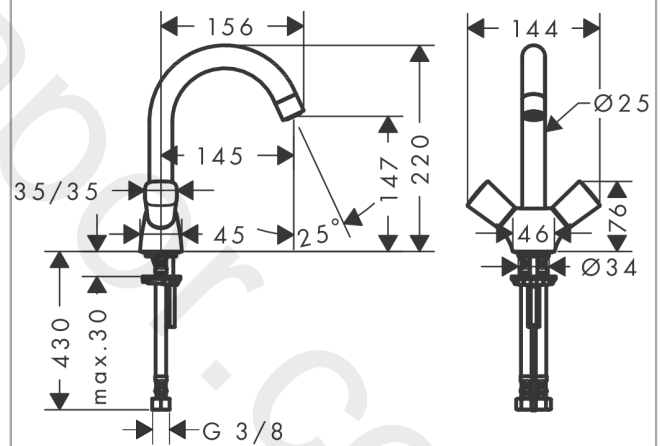

**Logis**  
**2-handle basin mixer 150 without waste set**  
 Finish: **Chrome** Article Number: **71221000**

**Description**

**product features**

- ComfortZone 150
- projection: 145 mm
- spout height: 147 mm
- swivel range 120°
- spray type: normal spray
- maximum flow rate at 3 bar: 5 l/min
- ceramic valves hot/cold 90°
- suitable for continuous flow water heaters
- connection type: G 3/8 connections
- connection dimension: DN15
- EU taxonomy: max. 6 l/min - Substantial Contribution (SC) possible
- WRAS 2003057
- WRAS 2003057 - WRAS 2003057 approval letter

**Article Details**

Price excl. VAT 114,17 £

**Technology**

**Certificates / Sustainability**

**Product image**

**Scale drawing**

**Logis**

**2-handle basin mixer 150 without waste set**

Finish: **Chrome** Article Number: **71221000**

**Flowchart**

www.divapor.com

**Logis**  
**2-handle basin mixer 150 without waste set**  
 Finish: **Chrome** Article Number: **71221000**

**Exploded Drawing**

Year of production: >04/14

**Logis**

**2-handle basin mixer 150 without waste set**

Finish: **Chrome** Article Number: **71221000**

**Spare part list**

Year of production: >04/14

Pos.	Description	Article Number	Price	PU
1	spout cpl.	96521000	£ 173,00	1
2	sealing set	92646000	£ 20,50	1
3	O-Ring 14x2,5	98189000	£ 3,30	1
4	aerator M22x1 (5 l/min)	95455000	£ 35,00	1
5	handle	92221000	£ 51,00	1
6	handle fixing set	94184000	£ 6,10	1
7	set of color-rings cold / hot water	92225000	£ 6,10	1
8	shut off unit right closing	94009000	£ 43,00	1
9	screw M8 x 68	97736000	£ 6,10	1
10	seal Ø 42	98722000	£ 6,10	1
11	fixing set	96016000	£ 35,00	1
12	connection hose 450 mm M8x0,75 G3/8	97206000	£ 35,00	1
13	O-ring 7x1,5	98422000	£ 3,30	1