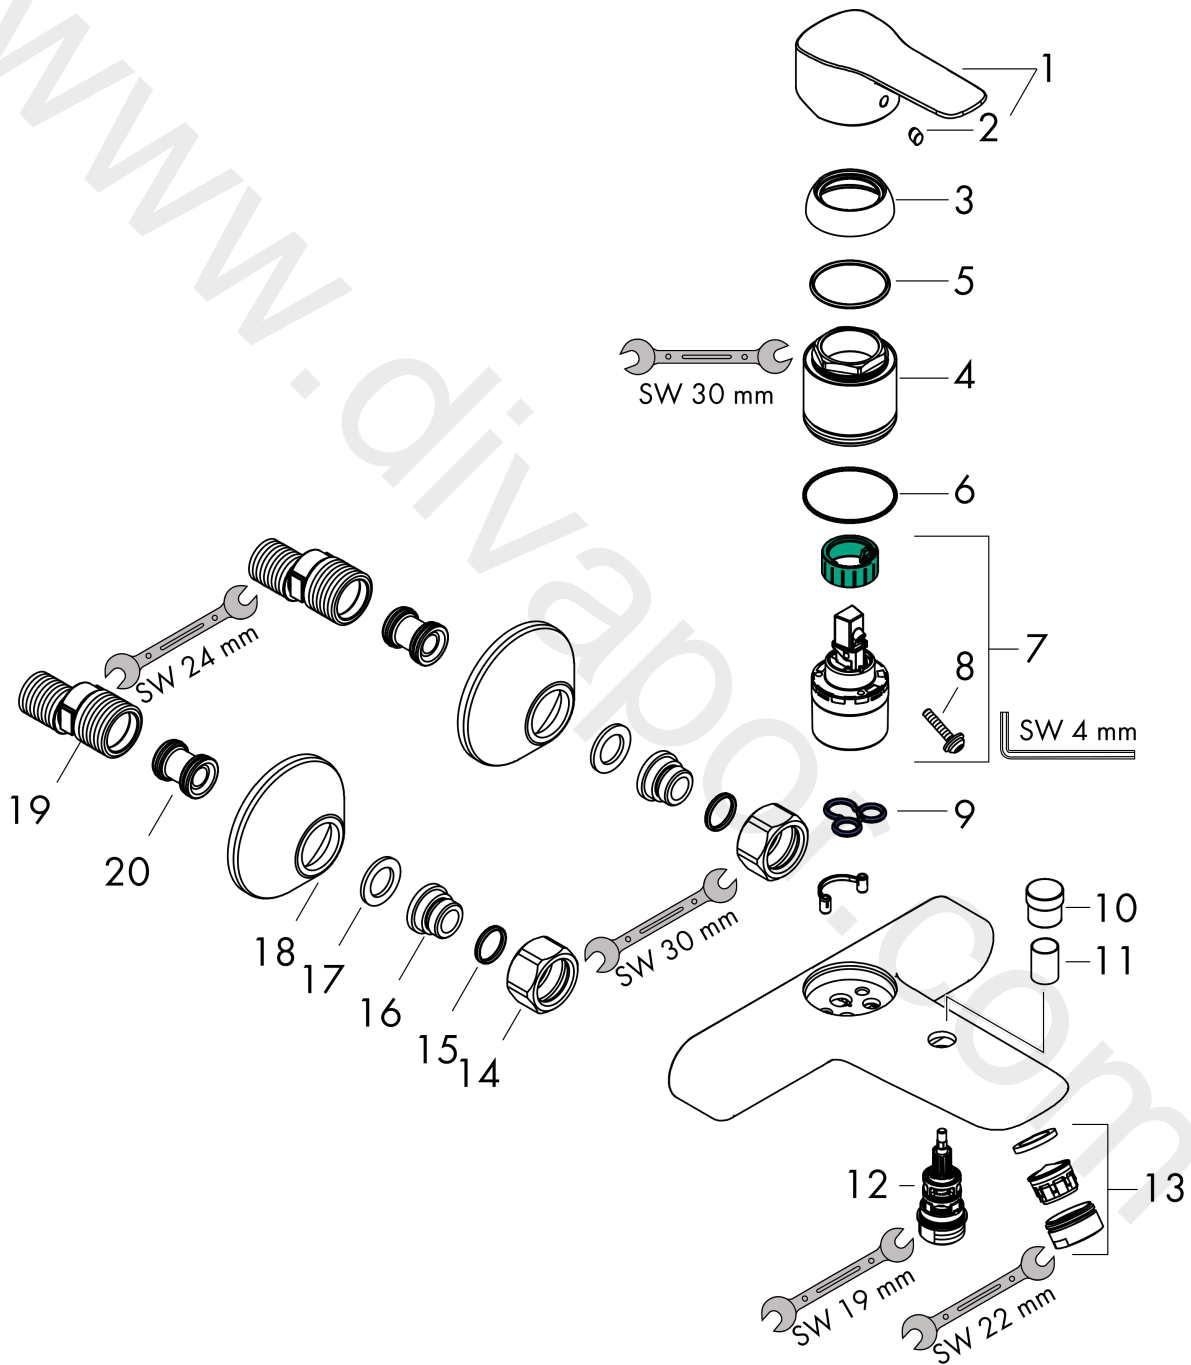

#### product features

- 2 functions
- projection: 194 mm
- centre distance:  $150 \pm 12$  mm
- spray type mixer: normal spray
- maximum flow rate at 3 bar: 22 l/min
- flow rate for bath spout at 3 bar: 22 l/min
- flow rate of hand shower at 3 bar: 16 l/min
- ceramic cartridge
- temperature limitation adjustable
- diverter with automatic resetting
- non-return valve
- with silencer
- suitable for continuous flow water heaters
- connection dimension: DN15
- connection type: s-shaped connections
- wall-mounted
- min. operating pressure: 1 bar
- max. operating pressure: 10 bar

### Scale drawing

**MySport**  
**Single lever bath mixer for exposed installation**  
 Finish: **Chrome** Article Number: **71242000**

**Flowchart**

**MySport**  
**Single lever bath mixer for exposed installation**  
 Finish: **Chrome** Article Number: **71242000**

**Exploded Drawing**

Year of production: >11/14

**MySport****Single lever bath mixer for exposed installation**Finish: **Chrome** Article Number: **71242000****Spare part list**

Year of production: &gt;11/14

Pos.	Description	Article Number	Price	PU
1	handle	92374000	£ 51,00	1
2	screw cover	96338000	£ 3,30	1
3	flange	97406000	£ 20,50	1
4	O-Ring 32x2	98193000	£ 3,30	1
5	nut	97977000	£ 43,00	1
6	O-ring 40x1,5	98464000	£ 3,30	1
7	cartridge, assy	92730000	£ 35,00	1
8	locking screw for handle	95140000	£ 6,10	1
9	seal	95008000	£ 9,00	1
10	diverter knob	97981000	£ 20,50	1
11	sleeve	97979000	£ 16,10	1
12	selector	97978000	£ 64,00	1
13	aerator M24x1 (30 l/min)	92360000	£ 13,30	1
14	set of nuts	96157000	£ 35,00	1
15	O-ring 15x2	98163000	£ 3,30	1
16	connecting thread	97220000	£ 16,10	1
17	filter packing	96922000	£ 9,00	1
18	escutcheon Ø 70 mm	94135000	£ 13,30	1
19	set of S-unions (±12 mm)	94140000	£ 51,00	1
20	noise reduction	96429000	£ 6,10	1
a	set of S-unions (±32 mm)	98592000	£ 43,00	1