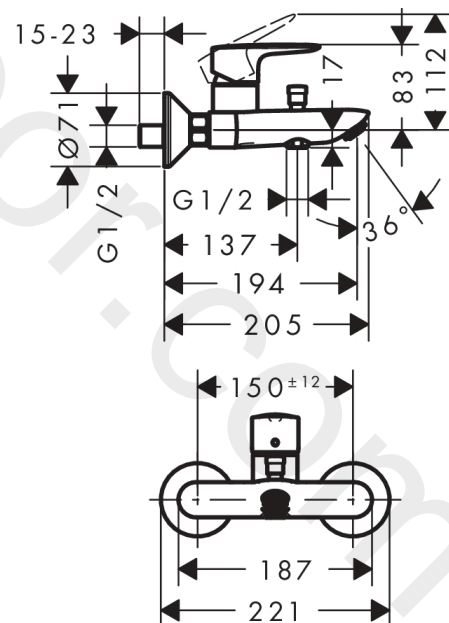

Scale drawing