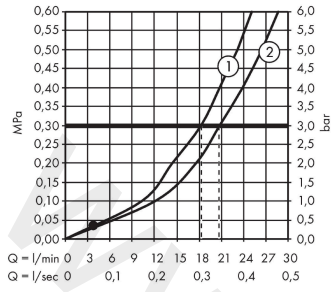

MySport
Single lever bath mixer for exposed installation
Finish: **Chrome** Article Number: **71242000**

Flowchart