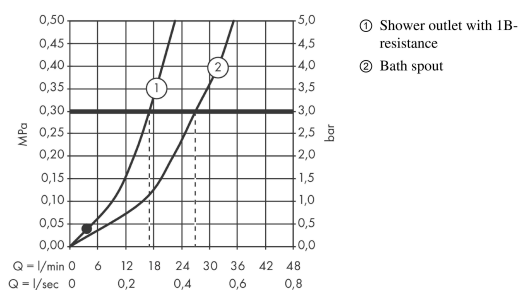

Logis

2-handle bath mixer for exposed installation

Finish: **Chrome** Article Number: **71243000**

Description

product features

- 2 functions
- centre distance: 150 ± 12 mm
- maximum flow rate at 3 bar: 26 l/min
- flow rate for bath spout at 3 bar: 26 l/min
- flow rate of hand shower at 3 bar: 17 l/min
- ceramic valves hot/cold 90°
- diverter with automatic resetting
- non-return valve
- with silencer
- suitable for continuous flow water heaters
- connection type: s-shaped connections

Article Details

Price excl. VAT

155,00 £

Technology

Product image

Scale drawing

Flowchart