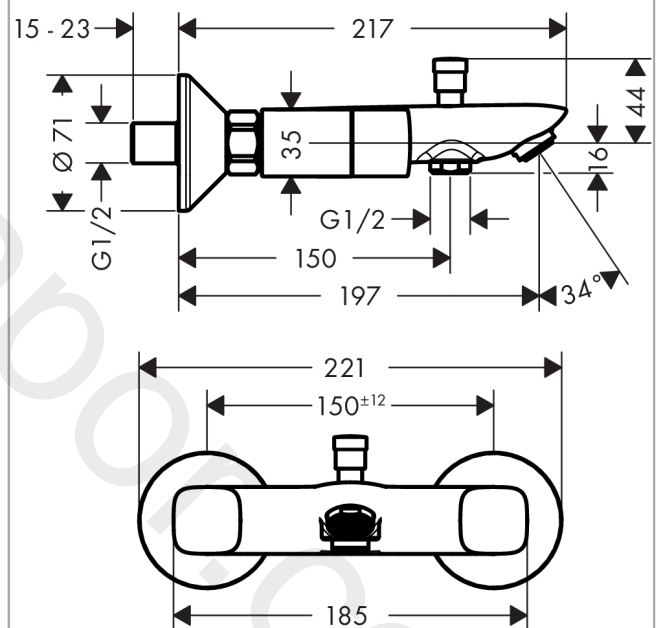

##### product features

- 2 functions
- centre distance:  $150 \pm 12$  mm
- maximum flow rate at 3 bar: 26 l/min
- flow rate for bath spout at 3 bar: 26 l/min
- flow rate of hand shower at 3 bar: 17 l/min
- ceramic valves hot/cold  $90^\circ$
- diverter with automatic resetting
- non-return valve
- with silencer
- suitable for continuous flow water heaters
- connection type: s-shaped connections

#### Scale drawing