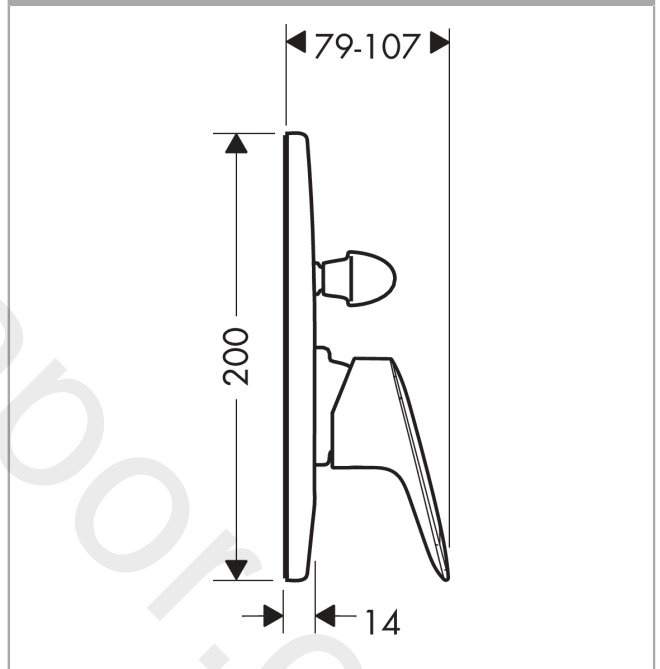

**MyCube**  
**Single lever bath mixer for concealed installation**  
 Finish: **Chrome** Article Number: **71245000**

**Description**

**product features**

- 2 functions
- maximum flow rate at 3 bar: 20 l/min
- ceramic cartridge
- temperature limitation adjustable
- diverter with automatic resetting
- suitable for continuous flow water heaters
- connection type: basic set
- wall-mounted
- WRAS 1904068

**Product image**

**Scale drawing**

**Flowchart**

**MyCube**  
**Single lever bath mixer for concealed installation**  
 Finish: **Chrome** Article Number: **71245000**

**Exploded Drawing**

Year of production: >05/15

## Spare part list

Year of production: >05/15

Pos.	Description	Article Number	Price	PU
1	handle	92224000	£ 51,00	1
2	screw cover	96338000	£ 3,30	1
3	cover cap	95433000	£ 6,10	1
4	hollow screw	96065000	£ 6,10	1
5	diverter assy with sleeve and handle	95015000	£ 110,00	1
6	diverter knob cpl.	95013000	£ 16,10	1
7	selector assy	96937000	£ 20,50	1
8	escutcheon bath/shower mixer	95011000	£ 51,00	1
9	O-Ring 48x3	95508000	£ 3,30	1
10	O-ring 14x3	98130000	£ 3,30	1
11	flange	96348000	£ 13,30	1
12	O-ring 10x1,5	98123000	£ 3,30	1
13	O-ring 16x2,5	98134000	£ 3,30	1
14	O-ring 13x2	98128000	£ 3,30	1
15	extension set 28 mm tub mixer	32498000	£ 173,00	1
16	O-ring 12x1,5	98430000	£ 3,30	1
a	concealed item	31741180	£ 156,00	1