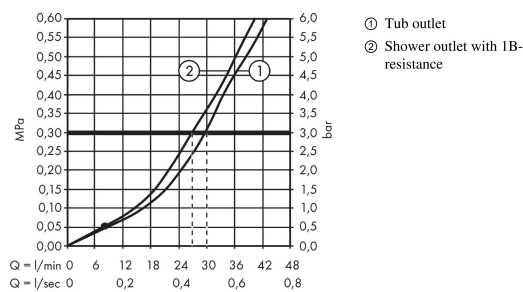

**MyCube**  
**Single lever bath mixer for concealed installation**  
 Finish: **Chrome** Article Number: **71245000**

**Description**

**product features**

- 2 functions
- maximum flow rate at 3 bar: 20 l/min
- ceramic cartridge
- temperature limitation adjustable
- diverter with automatic resetting
- suitable for continuous flow water heaters
- connection type: basic set
- wall-mounted
- WRAS 1904068

**Product image**

**Scale drawing**

**Flowchart**

**MyCube**  
**Single lever bath mixer for concealed installation**  
 Finish: **Chrome** Article Number: **71245000**

**Exploded Drawing**

Year of production: >05/15