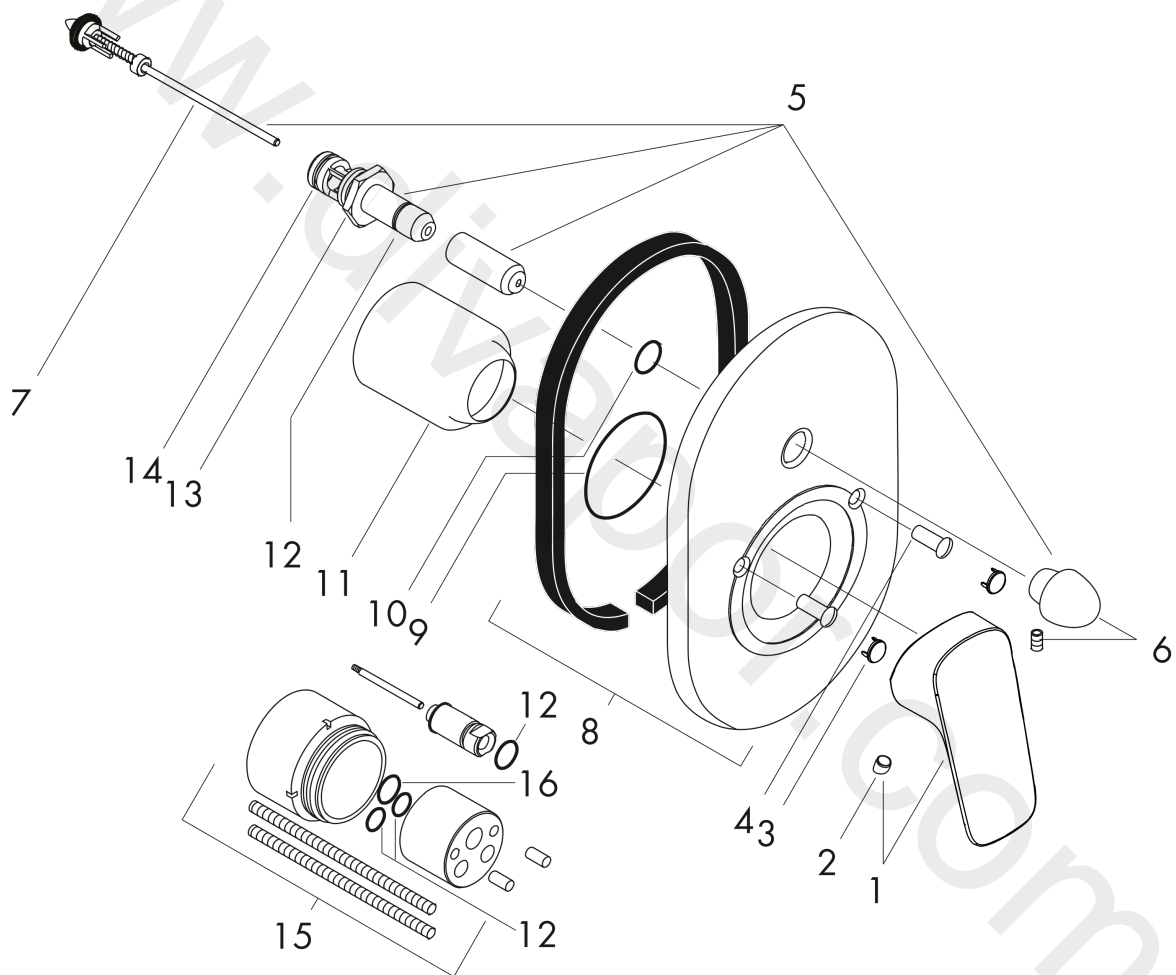

**MyCube**  
**Single lever bath mixer for concealed installation**  
 Finish: **Chrome** Article Number: **71245000**

**Description**

**product features**

- 2 functions
- maximum flow rate at 3 bar: 20 l/min
- ceramic cartridge
- temperature limitation adjustable
- diverter with automatic resetting
- suitable for continuous flow water heaters
- connection type: basic set
- wall-mounted
- WRAS 1904068

**Product image**

**Scale drawing**

**Flowchart**

**MyCube**  
**Single lever bath mixer for concealed installation**  
 Finish: **Chrome** Article Number: **71245000**

**Exploded Drawing**

Year of production: >05/15

**MyCube**  
**Single lever bath mixer for concealed installation**  
 Finish: **Chrome** Article Number: **71245000**

## Spare part list

Year of production: >05/15

Pos.	Description	Article Number	Price	PU
1	handle	92224000	£ 51,00	1
2	screw cover	96338000	£ 3,30	1
3	cover cap	95433000	£ 6,10	1
4	hollow screw	96065000	£ 6,10	1
5	diverter assy with sleeve and handle	95015000	£ 110,00	1
6	diverter knob cpl.	95013000	£ 16,10	1
7	selector assy	96937000	£ 20,50	1
8	escutcheon bath/shower mixer	95011000	£ 51,00	1
9	O-Ring 48x3	95508000	£ 3,30	1
10	O-ring 14x3	98130000	£ 3,30	1
11	flange	96348000	£ 13,30	1
12	O-ring 10x1,5	98123000	£ 3,30	1
13	O-ring 16x2,5	98134000	£ 3,30	1
14	O-ring 13x2	98128000	£ 3,30	1
15	extension set 28 mm tub mixer	32498000	£ 173,00	1
16	O-ring 12x1,5	98430000	£ 3,30	1
a	concealed item	31741180	£ 156,00	1