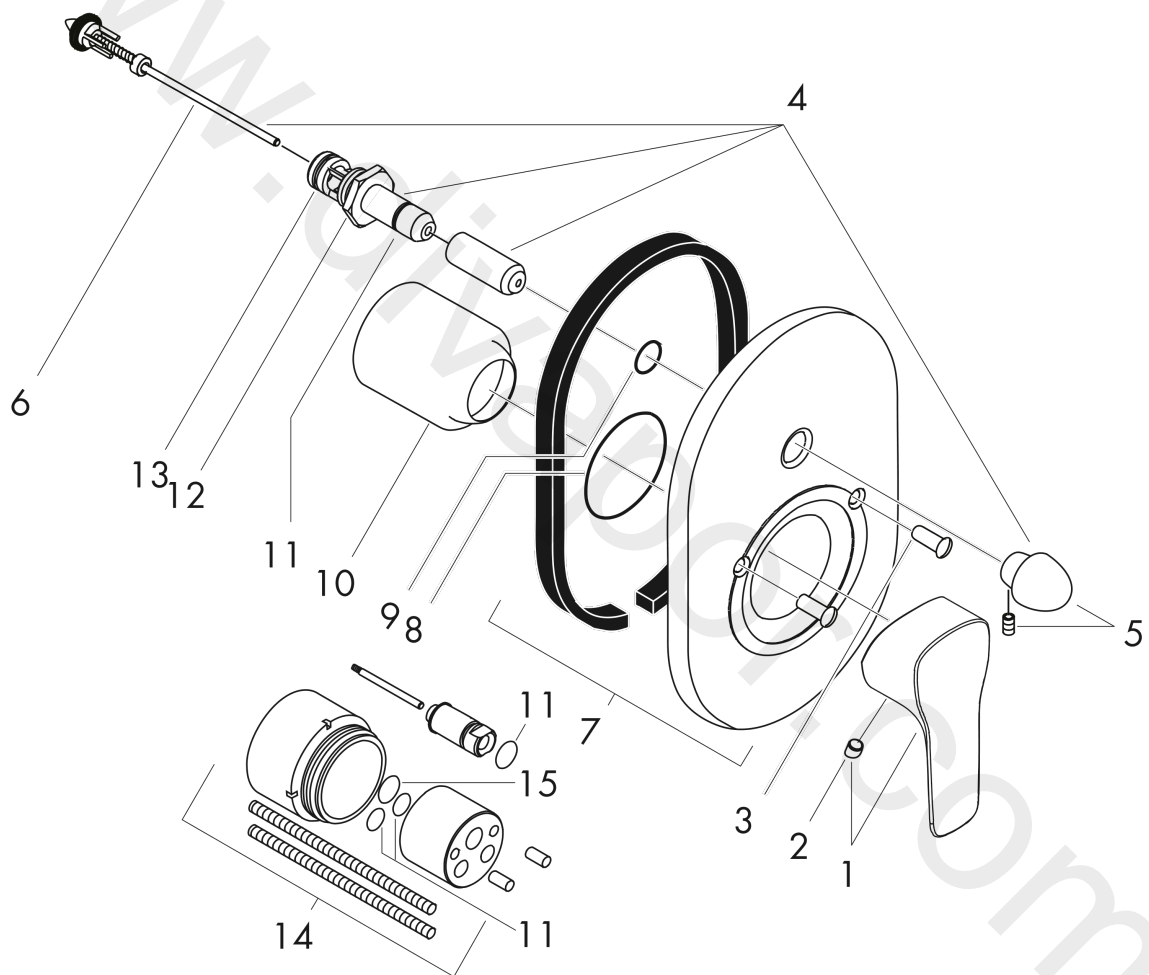

MySport
Single lever bath mixer for concealed installation
 Surfaces: Article Number: **71246000**

Exploded Drawing

Year of production: **11/14 - 04/15**

MySport**Single lever bath mixer for concealed installation**Surfaces: Article Number: **71246000****Spare part list**Year of production: **11/14 - 04/15**

Pos.	Description	Article Number	Price	PU
1	handle	92374000	£ 51,00	1
2	screw cover	96338000	£ 3,30	1
3	hollow screw	96065000	£ 6,10	1
4	diverter assy with sleeve and handle	95015000	£ 110,00	1
5	diverter knob cpl.	95013000	£ 16,10	1
6	selector assy	96937000	£ 20,50	1
7	escutcheon bath/shower mixer	95011000	£ 51,00	1
8	O-Ring 48x3	95508000	£ 3,30	1
9	O-ring 14x3	98130000	£ 3,30	1
10	flange	96348000	£ 13,30	1
11	O-ring 10x1,5	98123000	£ 3,30	1
12	O-ring 16x2,5	98134000	£ 3,30	1
13	O-ring 13x2	98128000	£ 3,30	1
14	extension set 28 mm tub mixer	32498000	£ 173,00	1
15	O-ring 12x1,5	98430000	£ 3,30	1
a	concealed item	31741180	£ 156,00	1