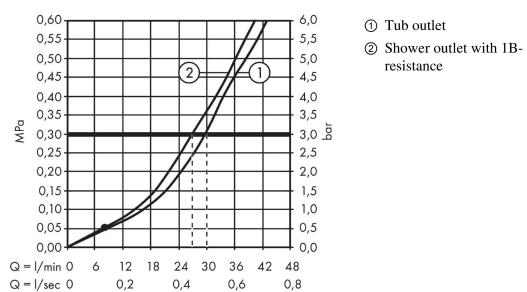

MySport
Single lever bath mixer for concealed installation
 Finish: **Chrome** Article Number: **71246000**

Description

product features

- consists of: single lever bath mixer, basic set
- 2 functions
- projection: 97 mm
- maximum flow rate at 3 bar: 30 l/min
- ceramic cartridge
- temperature limitation adjustable
- diverter with automatic resetting
- suitable for continuous flow water heaters
- connection type: basic set
- wall-mounted
- WRAS 1904068

Certificates / Sustainability

Product image

Scale drawing

Flowchart

MySport
Single lever bath mixer for concealed installation
 Finish: **Chrome** Article Number: **71246000**

Exploded Drawing

Year of production: >05/15

MySport
Single lever bath mixer for concealed installation
 Finish: **Chrome** Article Number: **71246000**

Spare part list

Year of production: >05/15

Pos.	Description	Article Number	Price	PU
1	handle	92374000	£ 51,00	1
2	screw cover	96338000	£ 3,30	1
3	cover cap	95433000	£ 6,10	1
4	hollow screw	96065000	£ 6,10	1
5	diverter assy with sleeve and handle	95015000	£ 110,00	1
6	diverter knob cpl.	95013000	£ 16,10	1
7	selector assy	96937000	£ 20,50	1
8	escutcheon bath/shower mixer	95011000	£ 51,00	1
9	O-Ring 48x3	95508000	£ 3,30	1
10	O-ring 14x3	98130000	£ 3,30	1
11	flange	96348000	£ 13,30	1
12	O-ring 10x1,5	98123000	£ 3,30	1
13	O-ring 16x2,5	98134000	£ 3,30	1
14	O-ring 13x2	98128000	£ 3,30	1
15	extension set 28 mm tub mixer	32498000	£ 173,00	1
16	O-ring 12x1,5	98430000	£ 3,30	1
a	concealed item	31741180	£ 156,00	1