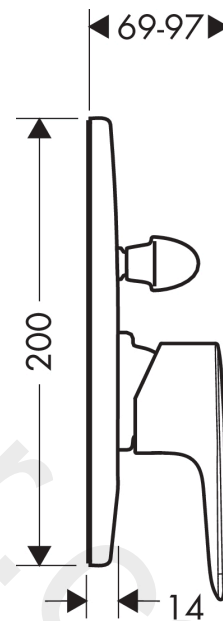

MySport
Single lever bath mixer for concealed installation
 Finish: **Chrome** Article Number: **71246000**

Description

product features

- consists of: single lever bath mixer, basic set
- 2 functions
- projection: 97 mm
- maximum flow rate at 3 bar: 30 l/min
- ceramic cartridge
- temperature limitation adjustable
- diverter with automatic resetting
- suitable for continuous flow water heaters
- connection type: basic set
- wall-mounted
- WRAS 1904068

Certificates / Sustainability

Product image

Scale drawing

Flowchart

MySport
Single lever bath mixer for concealed installation
 Finish: **Chrome** Article Number: **71246000**

Exploded Drawing

Year of production: >05/15

MySport
Single lever bath mixer for concealed installation
 Finish: **Chrome** Article Number: **71246000**

Spare part list

Year of production: >05/15

Pos.	Description	Article Number	Price	PU
1	handle	92374000	£ 51,00	1
2	screw cover	96338000	£ 3,30	1
3	cover cap	95433000	£ 6,10	1
4	hollow screw	96065000	£ 6,10	1
5	diverter assy with sleeve and handle	95015000	£ 110,00	1
6	diverter knob cpl.	95013000	£ 16,10	1
7	selector assy	96937000	£ 20,50	1
8	escutcheon bath/shower mixer	95011000	£ 51,00	1
9	O-Ring 48x3	95508000	£ 3,30	1
10	O-ring 14x3	98130000	£ 3,30	1
11	flange	96348000	£ 13,30	1
12	O-ring 10x1,5	98123000	£ 3,30	1
13	O-ring 16x2,5	98134000	£ 3,30	1
14	O-ring 13x2	98128000	£ 3,30	1
15	extension set 28 mm tub mixer	32498000	£ 173,00	1
16	O-ring 12x1,5	98430000	£ 3,30	1
a	concealed item	31741180	£ 156,00	1