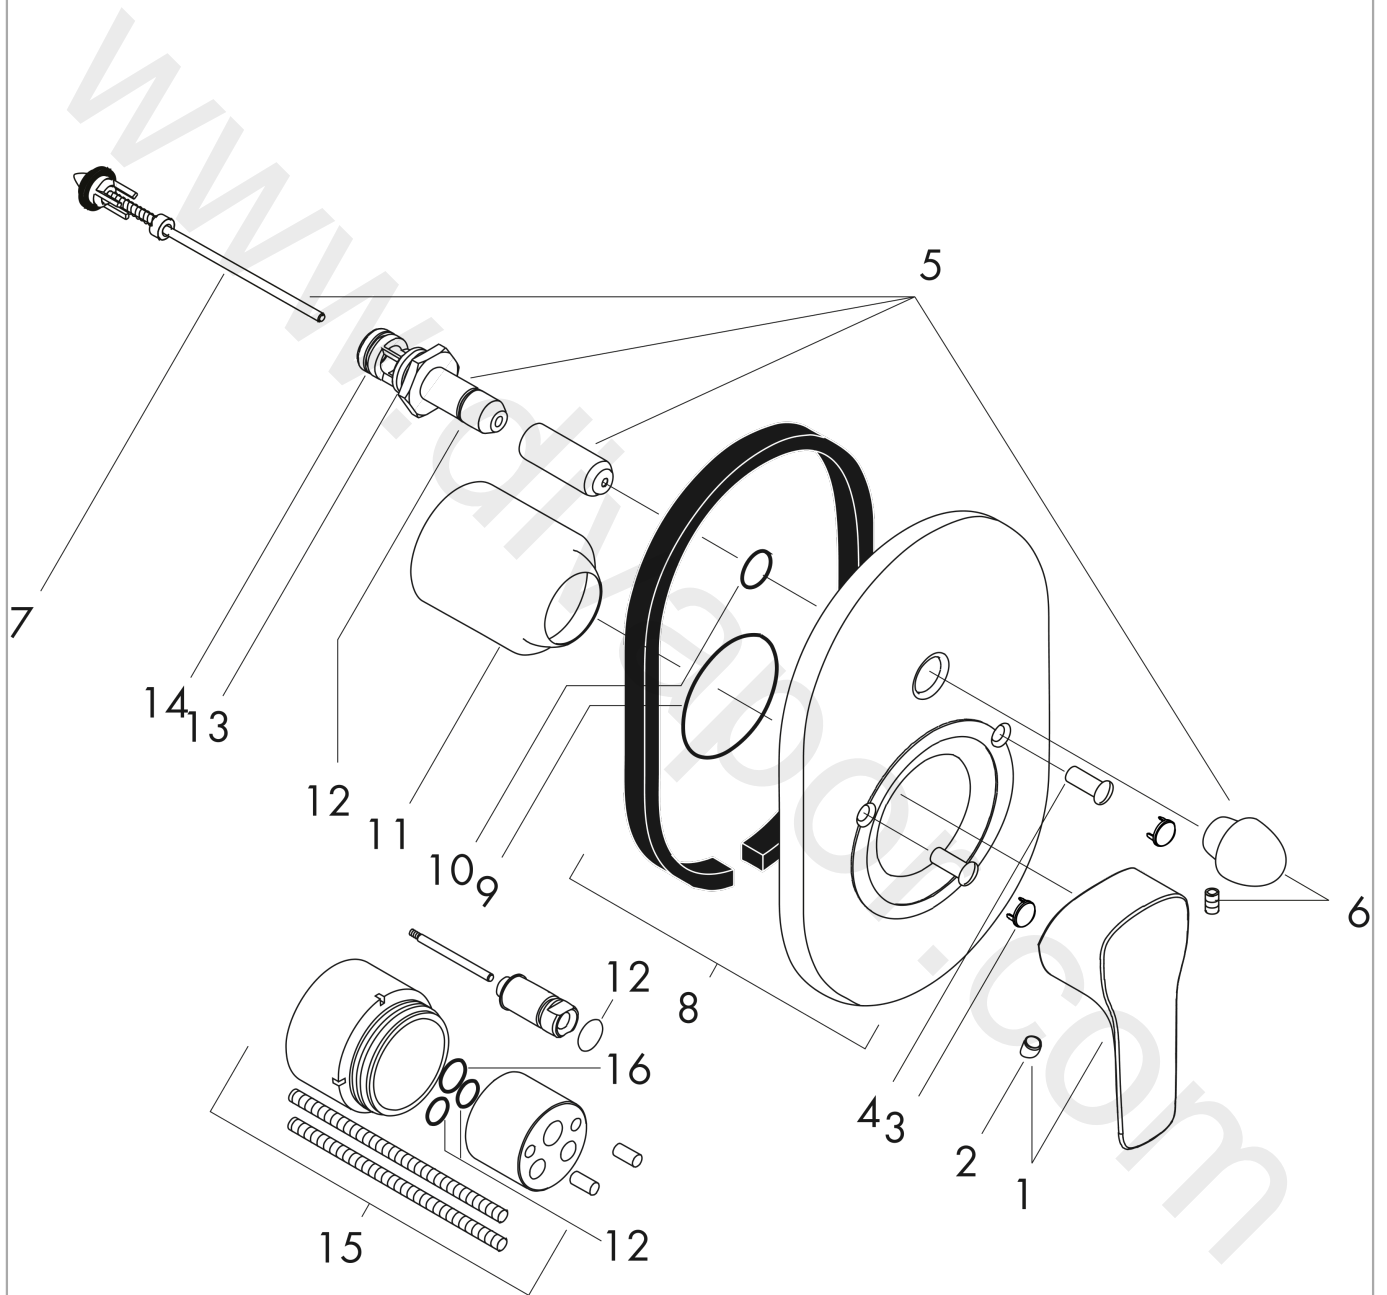

MySport
Single lever bath mixer for concealed installation
 Finish: **Chrome** Article Number: **71246000**

Description

product features

- consists of: single lever bath mixer, basic set
- 2 functions
- projection: 97 mm
- maximum flow rate at 3 bar: 30 l/min
- ceramic cartridge
- temperature limitation adjustable
- diverter with automatic resetting
- suitable for continuous flow water heaters
- connection type: basic set
- wall-mounted
- WRAS 1904068

Certificates / Sustainability

Product image

Scale drawing

Flowchart

MySport
Single lever bath mixer for concealed installation
 Finish: **Chrome** Article Number: **71246000**

Exploded Drawing

Year of production: >05/15

MySport
Single lever bath mixer for concealed installation
 Finish: **Chrome** Article Number: **71246000**

Spare part list

Year of production: >05/15

Pos.	Description	Article Number	Price	PU
1	handle	92374000	£ 51,00	1
2	screw cover	96338000	£ 3,30	1
3	cover cap	95433000	£ 6,10	1
4	hollow screw	96065000	£ 6,10	1
5	diverter assy with sleeve and handle	95015000	£ 110,00	1
6	diverter knob cpl.	95013000	£ 16,10	1
7	selector assy	96937000	£ 20,50	1
8	escutcheon bath/shower mixer	95011000	£ 51,00	1
9	O-Ring 48x3	95508000	£ 3,30	1
10	O-ring 14x3	98130000	£ 3,30	1
11	flange	96348000	£ 13,30	1
12	O-ring 10x1,5	98123000	£ 3,30	1
13	O-ring 16x2,5	98134000	£ 3,30	1
14	O-ring 13x2	98128000	£ 3,30	1
15	extension set 28 mm tub mixer	32498000	£ 173,00	1
16	O-ring 12x1,5	98430000	£ 3,30	1
a	concealed item	31741180	£ 156,00	1