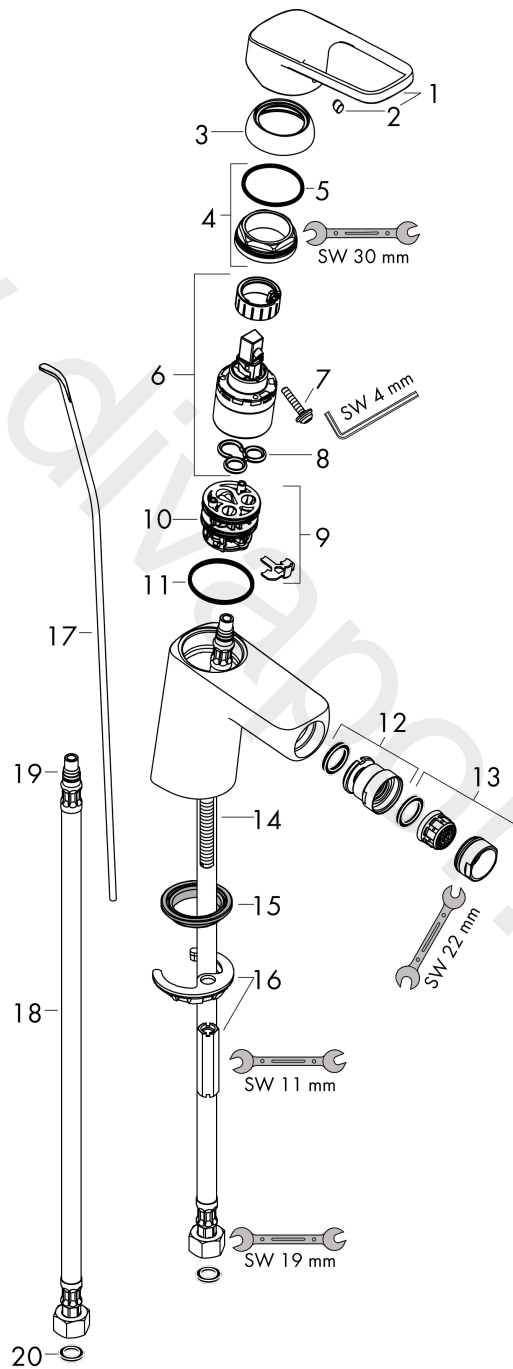

Logis Loop
Single lever bidet mixer 70 with pop-up waste set
 Surfaces: Article Number: **71250000**

Exploded Drawing

Year of production: **01/17 - 06/22**

Logis Loop

Single lever bidet mixer 70 with pop-up waste set

Surfaces: Article Number: **71250000**

Spare part list

Year of production: 01/17 - 06/22

Pos.	Description	Article Number	Price	PU
1	handle	93011000	£ 43,00	1
2	screw cover	96338000	£ 3,30	1
3	flange	97406000	£ 20,50	1
4	nut	97209000	£ 16,10	1
5	O-Ring 32x2	98193000	£ 3,30	1
6	cartridge, assy	92730000	£ 35,00	1
7	locking screw for handle	95140000	£ 6,10	1
8	seal	95008000	£ 9,00	1
9	adapter for cartridge	98750000	£ 13,30	1
10	O-Ring 30x2	98186000	£ 3,30	1
11	O-ring 35x2	92604000	£ 6,10	1
12	ball joint	92036000	£ 25,00	1
13	aerator M24x1 (7 l/min)	13085000	£ 13,30	1
14	screw M8 x 68	97736000	£ 6,10	1
15	seal Ø 42	98722000	£ 6,10	1
16	fixing set	96016000	£ 35,00	1
17	pull rod	96657000	£ 13,30	1
18	connection hose 450 mm M8x0,75 G3/8	97206000	£ 35,00	1
19	O-ring 7x1,5	98422000	£ 3,30	1
20	sealing set	95581000	£ 6,10	1
a	pop up waste	92168007	-	1