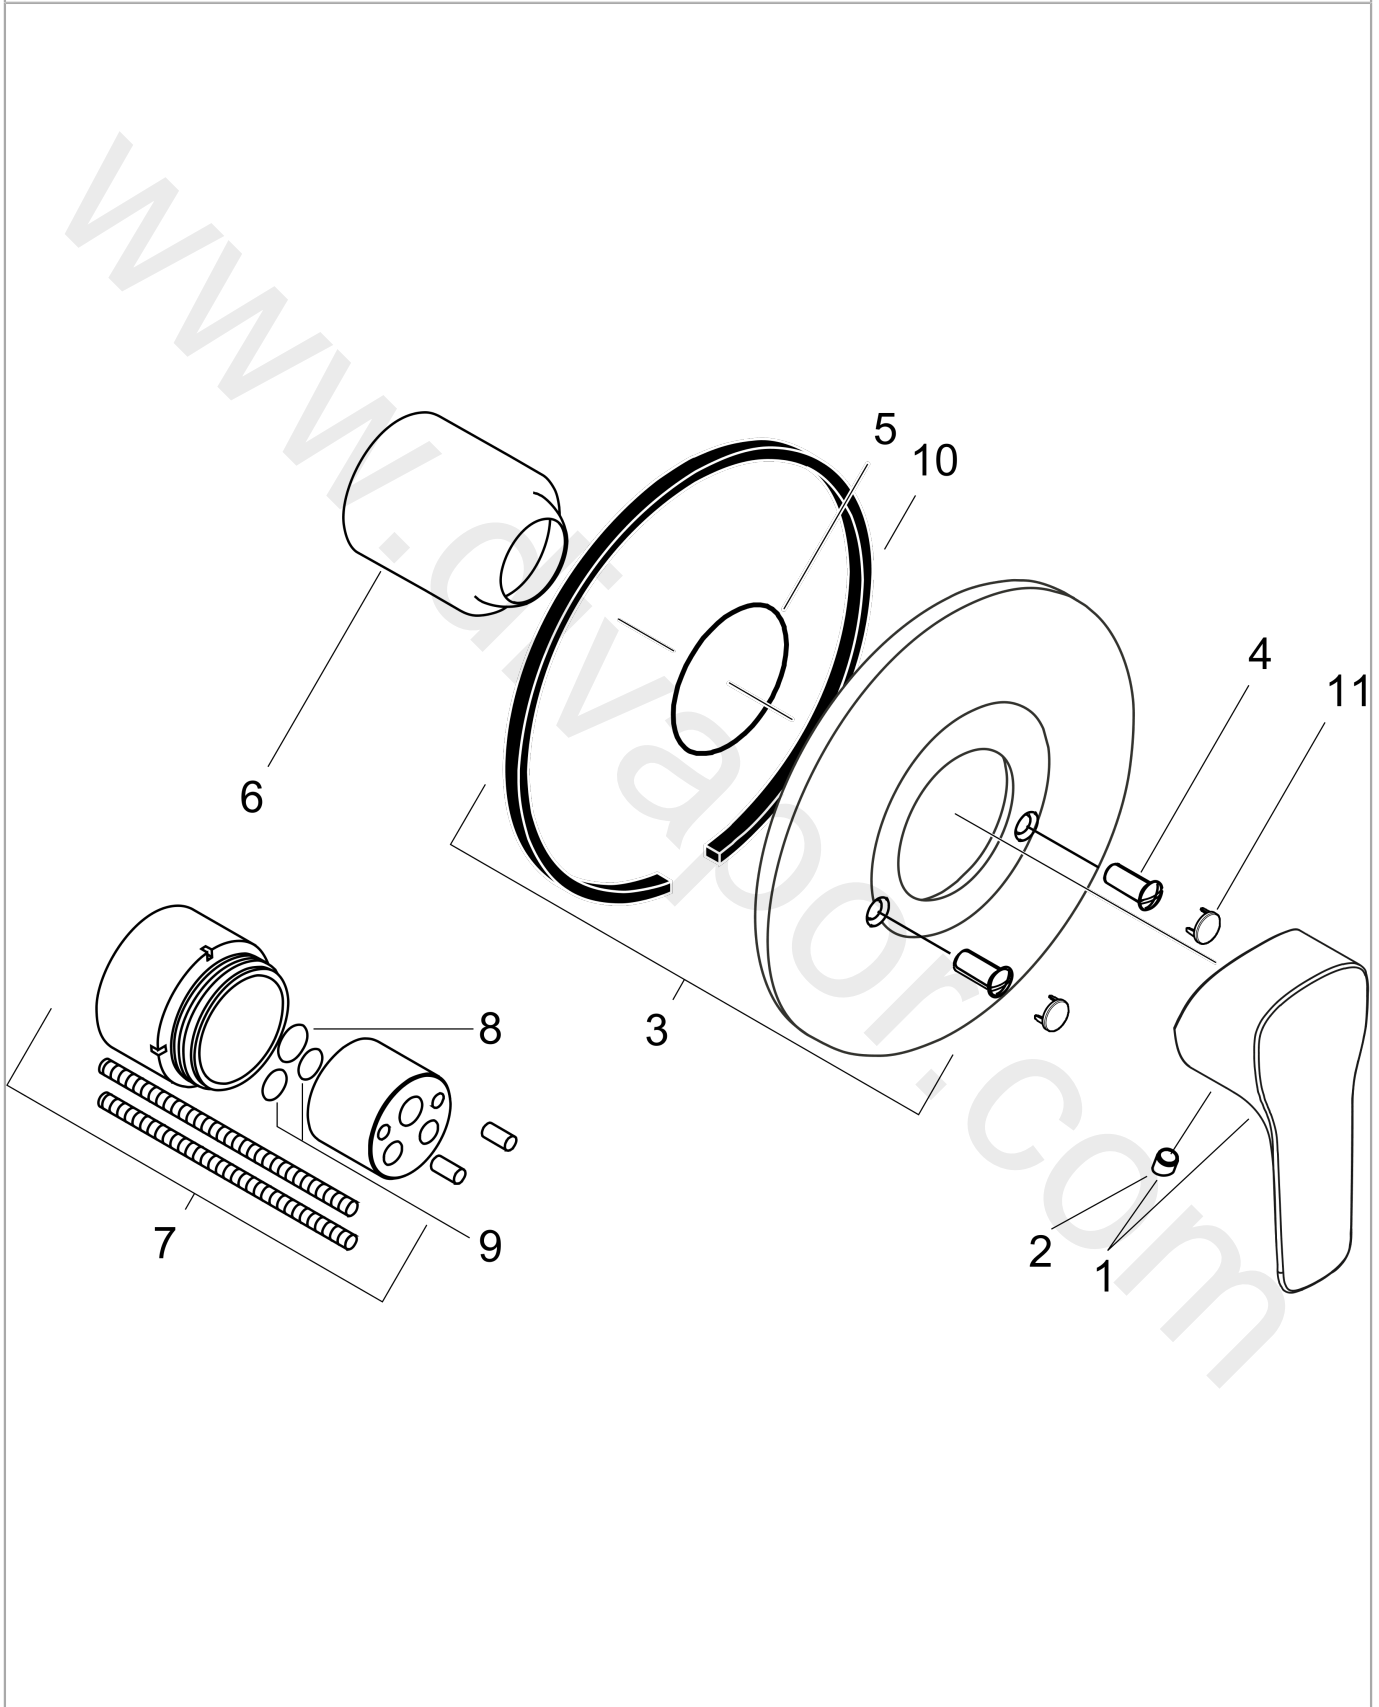

MySport

Single lever shower mixer for concealed installation

Finish: **Chrome** Article Number: **71266000**

Description

product features

- consists of: single lever shower mixer, basic set
- 1 function
- maximum flow rate at 3 bar: 28 l/min
- ceramic cartridge
- temperature limitation adjustable
- suitable for continuous flow water heaters
- min. operating pressure: 1 bar
- max. operating pressure: 10 bar
- connection type: basic set

Product image

Scale drawing

Flowchart

MySport
Single lever shower mixer for concealed installation
 Finish: **Chrome** Article Number: **71266000**

Exploded Drawing

Year of production: >11/14

MySport

Single lever shower mixer for concealed installation

Finish: **Chrome** Article Number: **71266000**

Spare part list

Year of production: >11/14

Pos.	Description	Article Number	Price	PU
1	handle	92374000	£ 51,00	1
2	screw cover	96338000	£ 3,30	1
3	escutcheon Ø 150 mm	96555000	£ 64,00	1
4	hollow screw	96065000	£ 6,10	1
5	O-Ring 48x3	95508000	£ 3,30	1
6	flange	96348000	£ 13,30	1
7	extension set 28 mm shower mixer	32698000	£ 137,00	1
8	O-ring 10x1,5	98123000	£ 3,30	1
9	O-ring 12x1,5	98430000	£ 3,30	1
10	seal	97737000	£ 9,00	1
11	cover cap	95433000	£ 6,10	1