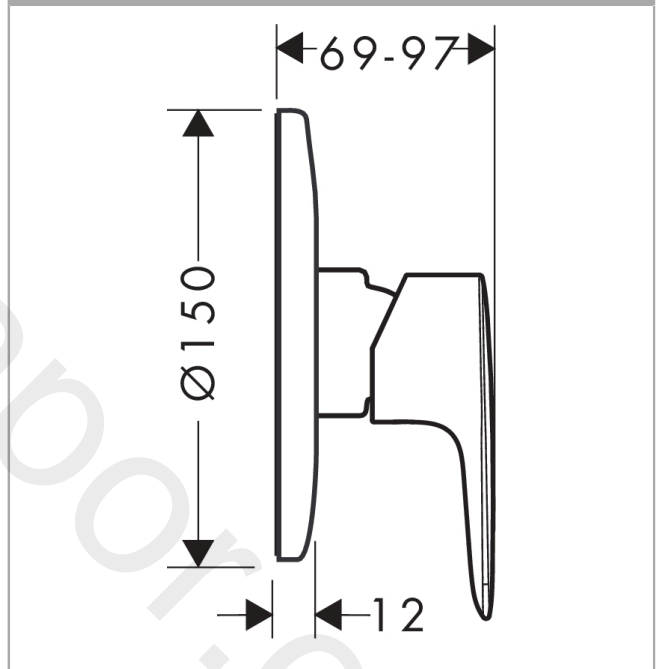

MySport

Single lever shower mixer for concealed installation

Finish: **Chrome** Article Number: **71266000**

Description

product features

- consists of: single lever shower mixer, basic set
- 1 function
- maximum flow rate at 3 bar: 28 l/min
- ceramic cartridge
- temperature limitation adjustable
- suitable for continuous flow water heaters
- min. operating pressure: 1 bar
- max. operating pressure: 10 bar
- connection type: basic set

Product image

Scale drawing

Flowchart

MySport
Single lever shower mixer for concealed installation
 Finish: **Chrome** Article Number: **71266000**

Exploded Drawing

Year of production: >11/14

MySport

Single lever shower mixer for concealed installation

Finish: **Chrome** Article Number: **71266000**

Spare part list

Year of production: >11/14

Pos.	Description	Article Number	Price	PU
1	handle	92374000	£ 51,00	1
2	screw cover	96338000	£ 3,30	1
3	escutcheon Ø 150 mm	96555000	£ 64,00	1
4	hollow screw	96065000	£ 6,10	1
5	O-Ring 48x3	95508000	£ 3,30	1
6	flange	96348000	£ 13,30	1
7	extension set 28 mm shower mixer	32698000	£ 137,00	1
8	O-ring 10x1,5	98123000	£ 3,30	1
9	O-ring 12x1,5	98430000	£ 3,30	1
10	seal	97737000	£ 9,00	1
11	cover cap	95433000	£ 6,10	1