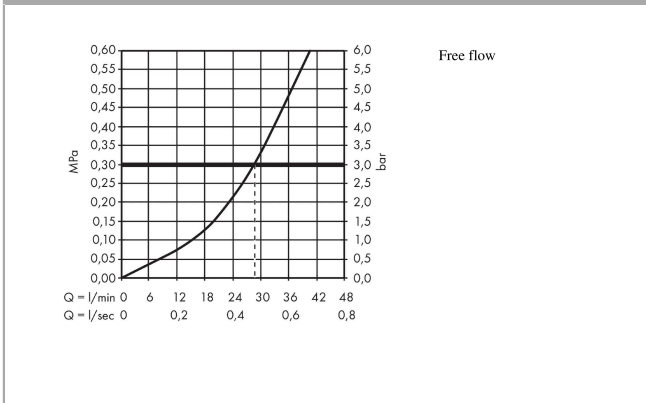

MySport

Single lever shower mixer for concealed installation

Finish: **Chrome** Article Number: **71266000**

Description

product features

- consists of: single lever shower mixer, basic set
- 1 function
- maximum flow rate at 3 bar: 28 l/min
- ceramic cartridge
- temperature limitation adjustable
- suitable for continuous flow water heaters
- min. operating pressure: 1 bar
- max. operating pressure: 10 bar
- connection type: basic set

Product image

Scale drawing

Flowchart

MySport
Single lever shower mixer for concealed installation
 Finish: **Chrome** Article Number: **71266000**

Exploded Drawing

Year of production: >11/14

MySport

Single lever shower mixer for concealed installation