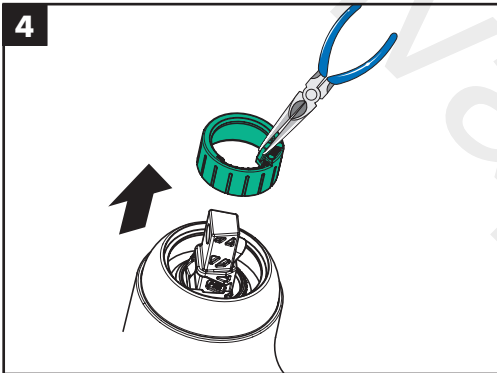

60 °C

10 °C

0,3 MPa