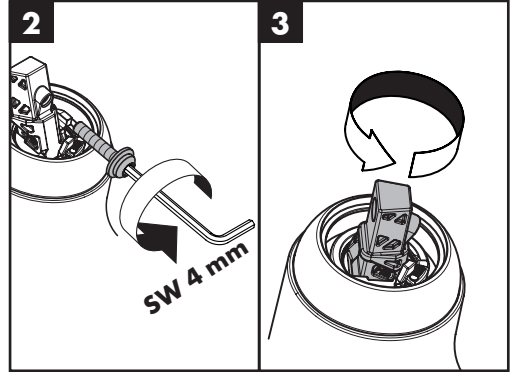

60 °C

10 °C

0,3 MPa