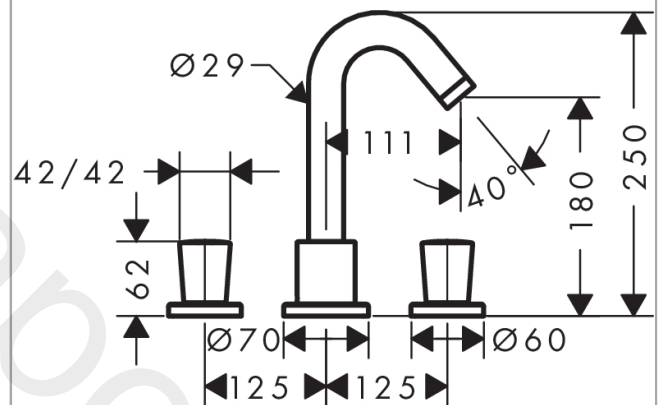

Logis

3-hole rim mounted bath mixer

Finish: **Chrome** Article Number: **71300000**

Description

product features

- 1 function
- projection: 111 mm
- maximum flow rate at 3 bar: 22 l/min
- connection dimension: DN15
- connection type: G 3/8 connections
- installation on bath rim
- WRAS 2303039
- WRAS 2303039 - Approval letter 2303039

Technology

Product image

Scale drawing

Flowchart

Logis

3-hole rim mounted bath mixer

Finish: **Chrome** Article Number: **71300000**

Exploded Drawing

Year of production: >01/15

Logis**3-hole rim mounted bath mixer**Finish: **Chrome** Article Number: **71300000****Spare part list**

Year of production: >01/15

Pos.	Description	Article Number	Price	PU
1	spout cpl.	95463000	£ 173,00	1
2	hollow set screw M6x6	97660000	£ 3,30	1
3	aerator M24x1 (25 l/min)	92512000	£ 64,00	1
4	escutcheon Ø 70 mm	97779000	£ 79,00	1
5	O-ring 58x3	98202000	£ 3,30	1
6	adapter for spout	88512000	£ 16,10	1
7	O-Ring 23x2,5	98183000	£ 3,30	1
8	O-ring 21x2,5	98211000	£ 3,30	1
9	handle	92250000	£ 43,00	1
10	handle fixing set	94184000	£ 6,10	1
11	set of color-rings cold / hot water	96299000	£ 20,50	1
12	escutcheon	31098000	£ 43,00	1
a	concealed item	13233180	£ 285,00	1
b	Grease	90920000	£ 16,10	1