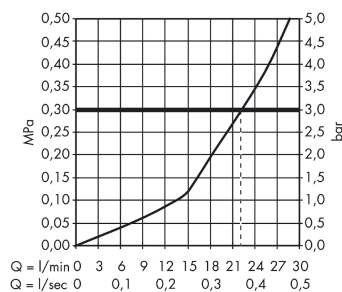

Logis

3-hole rim mounted bath mixer

Finish: **Chrome** Article Number: **71300000**

Description

product features

- 1 function
- projection: 111 mm
- maximum flow rate at 3 bar: 22 l/min
- connection dimension: DN15
- connection type: G 3/8 connections
- installation on bath rim
- WRAS 2303039
- WRAS 2303039 - Approval letter 2303039

Technology

Product image

Scale drawing

Flowchart

Logis

3-hole rim mounted bath mixer

Finish: **Chrome** Article Number: **71300000**

Exploded Drawing

Year of production: >01/15

Logis**3-hole rim mounted bath mixer**Finish: **Chrome** Article Number: **71300000****Spare part list**

Year of production: >01/15

Pos.	Description	Article Number	Price	PU
1	spout cpl.	95463000	£ 173,00	1
2	hollow set screw M6x6	97660000	£ 3,30	1
3	aerator M24x1 (25 l/min)	92512000	£ 64,00	1
4	escutcheon Ø 70 mm	97779000	£ 79,00	1
5	O-ring 58x3	98202000	£ 3,30	1
6	adapter for spout	88512000	£ 16,10	1
7	O-Ring 23x2,5	98183000	£ 3,30	1
8	O-ring 21x2,5	98211000	£ 3,30	1
9	handle	92250000	£ 43,00	1
10	handle fixing set	94184000	£ 6,10	1
11	set of color-rings cold / hot water	96299000	£ 20,50	1
12	escutcheon	31098000	£ 43,00	1
a	concealed item	13233180	£ 285,00	1
b	Grease	90920000	£ 16,10	1