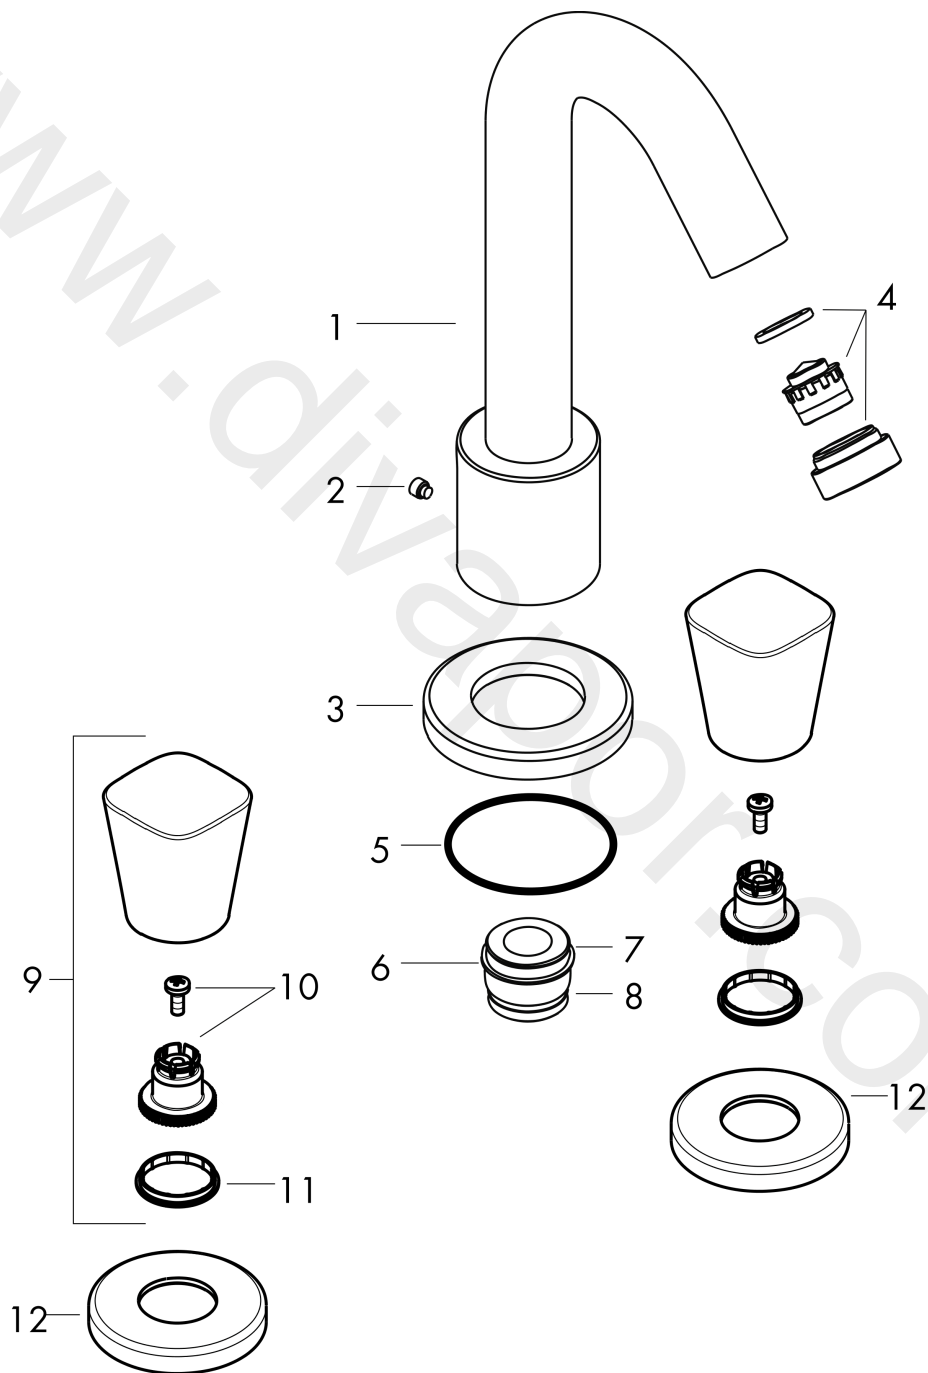

Logis

3-hole rim mounted bath mixer

Finish: **Chrome** Article Number: **71300000**

Description

product features

- 1 function
- projection: 111 mm
- maximum flow rate at 3 bar: 22 l/min
- connection dimension: DN15
- connection type: G 3/8 connections
- installation on bath rim
- WRAS 2303039
- WRAS 2303039 - Approval letter 2303039

Technology

Product image

Scale drawing

Flowchart

Logis

3-hole rim mounted bath mixer

Finish: **Chrome** Article Number: **71300000**

Exploded Drawing

Year of production: >01/15

Logis**3-hole rim mounted bath mixer**Finish: **Chrome** Article Number: **71300000****Spare part list**

Year of production: >01/15

Pos.	Description	Article Number	Price	PU
1	spout cpl.	95463000	£ 173,00	1
2	hollow set screw M6x6	97660000	£ 3,30	1
3	aerator M24x1 (25 l/min)	92512000	£ 64,00	1
4	escutcheon Ø 70 mm	97779000	£ 79,00	1
5	O-ring 58x3	98202000	£ 3,30	1
6	adapter for spout	88512000	£ 16,10	1
7	O-Ring 23x2,5	98183000	£ 3,30	1
8	O-ring 21x2,5	98211000	£ 3,30	1
9	handle	92250000	£ 43,00	1
10	handle fixing set	94184000	£ 6,10	1
11	set of color-rings cold / hot water	96299000	£ 20,50	1
12	escutcheon	31098000	£ 43,00	1
a	concealed item	13233180	£ 285,00	1
b	Grease	90920000	£ 16,10	1