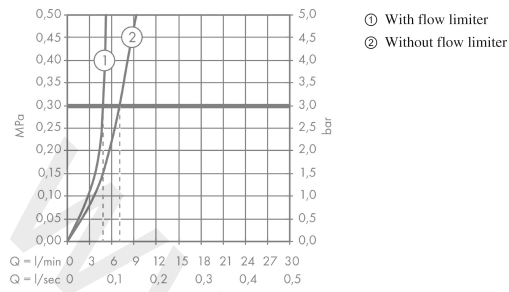

Talis E Keen
Single lever basin mixer 240 with pop-up waste set
 Finish: **Chrome** Article Number: **71302000**

Description

product features

- consists of: single lever basin mixer, waste set
- ComfortZone 240
- projection: 183 mm
- spout height: 234 mm
- handle variant: lever handle
- spray type: normal spray
- maximum flow rate at 3 bar: 5 l/min
- ceramic cartridge
- temperature limitation adjustable
- suitable for continuous flow water heaters
- pop-up waste set G 1¼
- material waste set: metal
- connection type: G ¾ connections
- connection dimension: DN15

Technology

Product image

Scale drawing

Talis E Keen
Single lever basin mixer 240 with pop-up waste set
 Finish: **Chrome** Article Number: **71302000**

Flowchart

Talis E Keen
Single lever basin mixer 240 with pop-up waste set
 Finish: **Chrome** Article Number: **71302000**