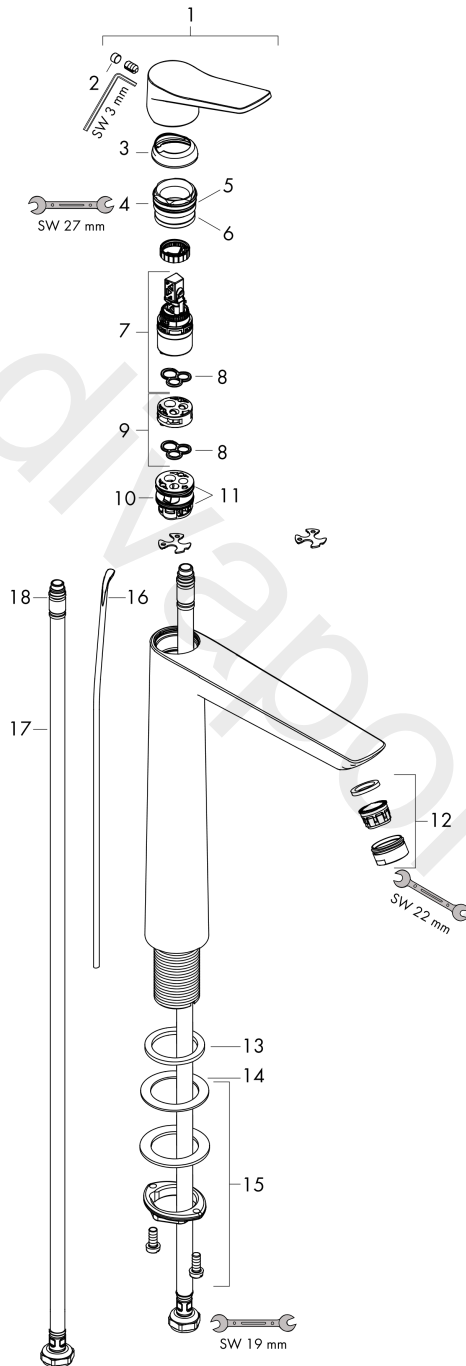

Talis E Keen
Single lever basin mixer 240 with pop-up waste set
 Finish: **Chrome** Article Number: **71302000**

Description

product features

- consists of: single lever basin mixer, waste set
- ComfortZone 240
- projection: 183 mm
- spout height: 234 mm
- handle variant: lever handle
- spray type: normal spray
- maximum flow rate at 3 bar: 5 l/min
- ceramic cartridge
- temperature limitation adjustable
- suitable for continuous flow water heaters
- pop-up waste set G 1¼
- material waste set: metal
- connection type: G ¾ connections
- connection dimension: DN15

Technology

Product image

Scale drawing

Talis E Keen
Single lever basin mixer 240 with pop-up waste set
 Finish: **Chrome** Article Number: **71302000**

Flowchart

Talis E Keen
Single lever basin mixer 240 with pop-up waste set
 Finish: **Chrome** Article Number: **71302000**

Exploded Drawing

Year of production: >05/21

Talis E Keen**Single lever basin mixer 240 with pop-up waste set**Finish: **Chrome** Article Number: **71302000****Spare part list**

Year of production: >05/21

Pos.	Description	Article Number	Price	PU
1	handle	93990000	-	1
2	screw cover	95704000	£ 3,30	1
3	flange	92625000	£ 35,00	1
4	nut	92689000	£ 25,00	1
5	O-ring 25x1,5	98146000	£ 3,30	1
6	O-ring 27x1,5	92527000	£ 13,30	1
7	cartridge, assy	97685000	£ 64,00	1
8	seal	98865000	£ 35,00	1
9	adapter for cartridge	92628000	£ 20,50	1
10	adapter for cartridge	98866000	£ 35,00	1
11	O-ring 23x2	98398000	£ 3,30	1
12	aerator M24x1 (5 l/min)	13185000	£ 22,30	1
13	flat seal	98749000	£ 6,10	1
14	fixing set (Ø 32)	13961000	£ 25,00	1
15	lever collar	97548000	£ 3,30	1
16	pull rod	96657000	£ 13,30	1
17	connection hose 600 mm M8x0,75 G3/8	96556000	£ 25,00	1
18	O-ring 6,6x1,6	93019000	£ 3,30	1
a	pop up waste	94139000	£ 96,00	1
b	fixation extension 35 mm	13898000	£ 79,00	1