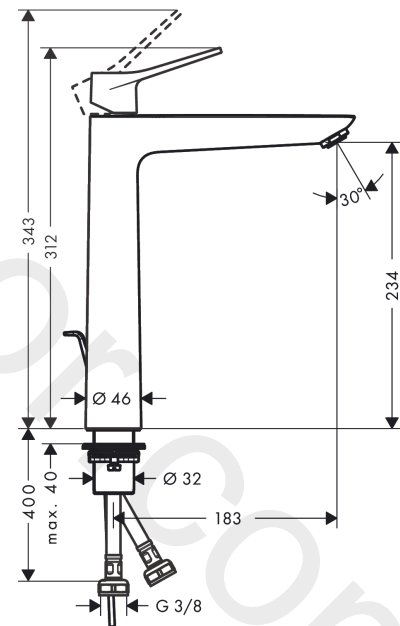

Talis E Keen
Single lever basin mixer 240 with pop-up waste set
 Finish: **Chrome** Article Number: **71302000**

Description

product features

- consists of: single lever basin mixer, waste set
- ComfortZone 240
- projection: 183 mm
- spout height: 234 mm
- handle variant: lever handle
- spray type: normal spray
- maximum flow rate at 3 bar: 5 l/min
- ceramic cartridge
- temperature limitation adjustable
- suitable for continuous flow water heaters
- pop-up waste set G 1¼
- material waste set: metal
- connection type: G ¾ connections
- connection dimension: DN15

Technology

Product image

Scale drawing

Talis E Keen
Single lever basin mixer 240 with pop-up waste set
 Finish: **Chrome** Article Number: **71302000**

Flowchart

Talis E Keen
Single lever basin mixer 240 with pop-up waste set
 Finish: **Chrome** Article Number: **71302000**

Exploded Drawing

Year of production: >05/21

Talis E Keen**Single lever basin mixer 240 with pop-up waste set**Finish: **Chrome** Article Number: **71302000****Spare part list**

Year of production: >05/21

Pos.	Description	Article Number	Price	PU
1	handle	93990000	-	1
2	screw cover	95704000	£ 3,30	1
3	flange	92625000	£ 35,00	1
4	nut	92689000	£ 25,00	1
5	O-ring 25x1,5	98146000	£ 3,30	1
6	O-ring 27x1,5	92527000	£ 13,30	1
7	cartridge, assy	97685000	£ 64,00	1
8	seal	98865000	£ 35,00	1
9	adapter for cartridge	92628000	£ 20,50	1
10	adapter for cartridge	98866000	£ 35,00	1
11	O-ring 23x2	98398000	£ 3,30	1
12	aerator M24x1 (5 l/min)	13185000	£ 22,30	1
13	flat seal	98749000	£ 6,10	1
14	fixing set (Ø 32)	13961000	£ 25,00	1
15	lever collar	97548000	£ 3,30	1
16	pull rod	96657000	£ 13,30	1
17	connection hose 600 mm M8x0,75 G3/8	96556000	£ 25,00	1
18	O-ring 6,6x1,6	93019000	£ 3,30	1
a	pop up waste	94139000	£ 96,00	1
b	fixation extension 35 mm	13898000	£ 79,00	1