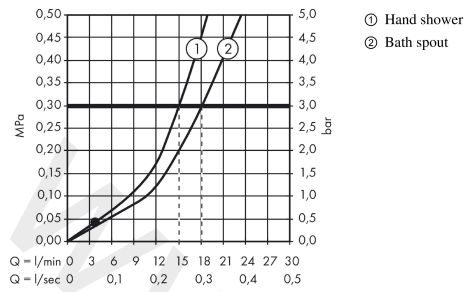

Logis

3-hole rim mounted single lever bath mixer

Finish: **Chrome** Article Number: **71313000**

Flowchart