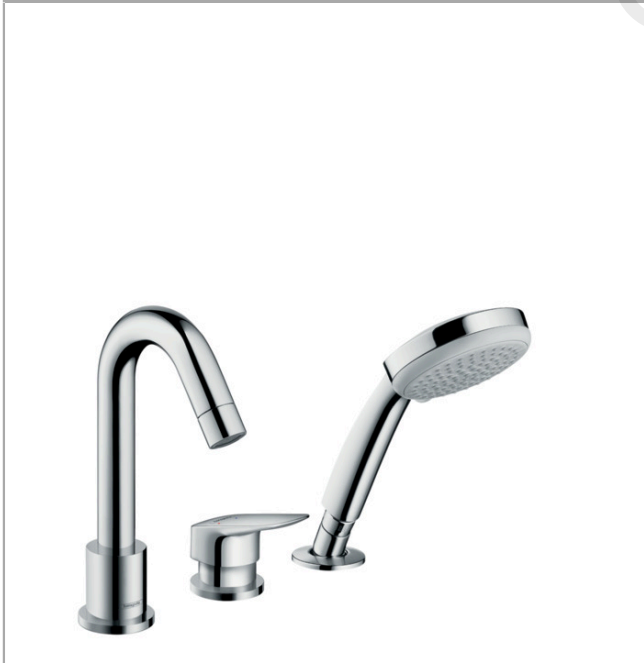

Logis

3-hole rim mounted single lever bath mixer

Finish: **Chrome** Article Number: **71313000**

Description

product features

- consists of: 3-hole rim mounted single lever bath mixer, hand shower
- 2 functions
- projection: 111 mm
- spray type mixer: normal spray
- spray type hand shower: Rain
- maximum pull-out length of hand shower: 1.60 m
- maximum flow rate at 3 bar: 18 l/min
- flow rate for bath spout at 3 bar: 18 l/min
- flow rate of hand shower at 3 bar: 15 l/min
- ceramic cartridge
- temperature limitation adjustable
- connection dimension: DN15
- connection type: basic set
- installation on bath rim
- min. operating pressure: 1 bar
- max. operating pressure: 10 bar
- WRAS 2303071
- WRAS 2303071 - Approval letter 2303071

Article Details

Price excl. VAT

375,00 £

Technology

Product image