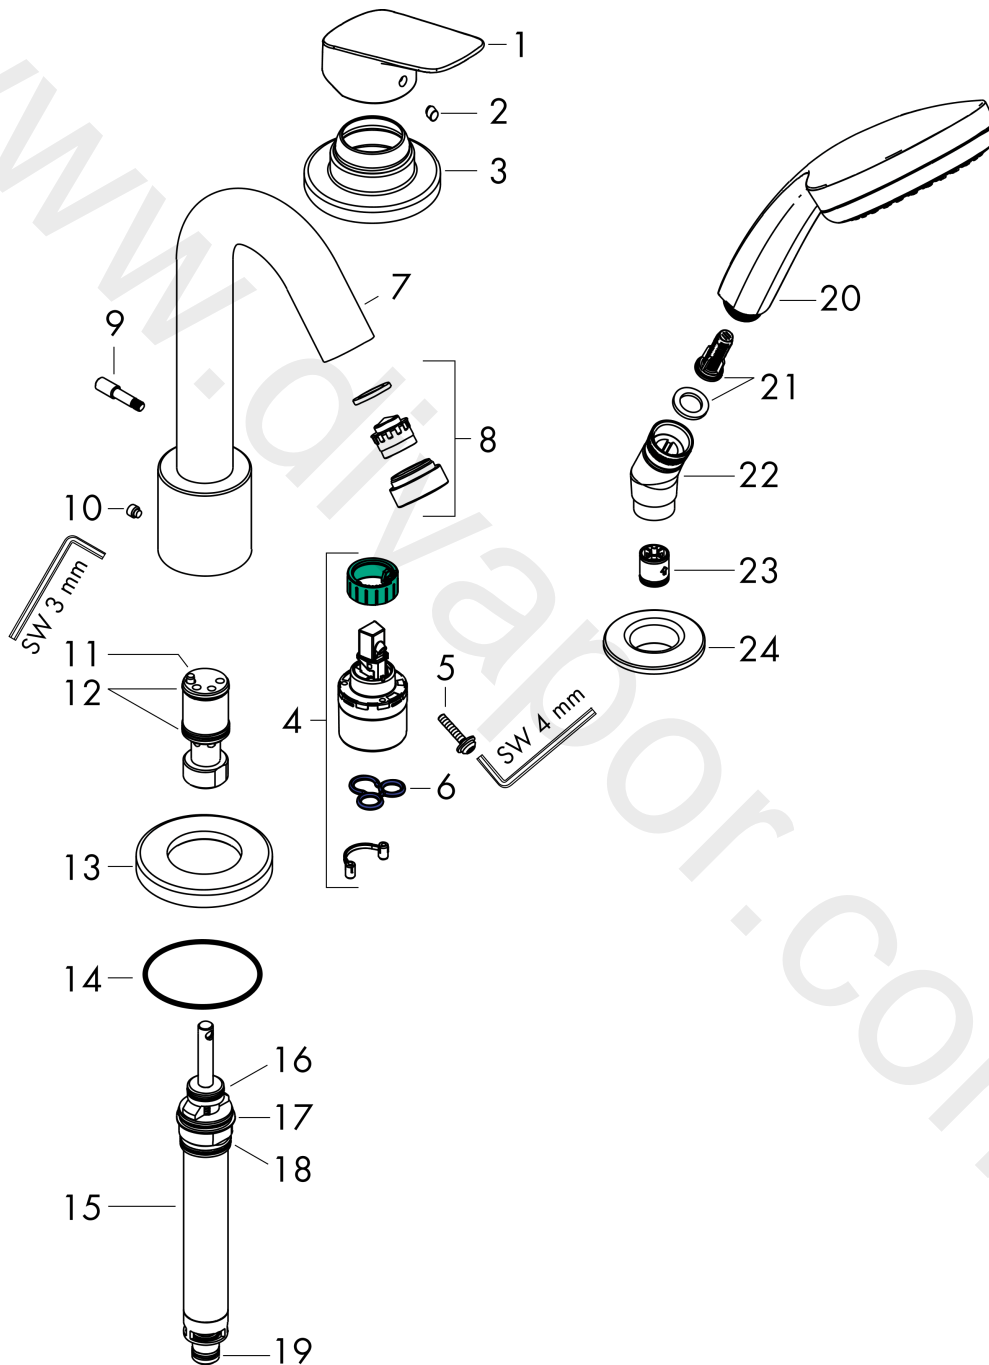

##### product features

- consists of: 3-hole rim mounted single lever bath mixer, hand shower
- 2 functions
- projection: 111 mm
- spray type mixer: normal spray
- spray type hand shower: Rain
- maximum pull-out length of hand shower: 1.60 m
- maximum flow rate at 3 bar: 18 l/min
- flow rate for bath spout at 3 bar: 18 l/min
- flow rate of hand shower at 3 bar: 15 l/min
- ceramic cartridge
- temperature limitation adjustable
- connection dimension: DN15
- connection type: basic set
- installation on bath rim
- min. operating pressure: 1 bar
- max. operating pressure: 10 bar
- WRAS 2303071
- WRAS 2303071 - Approval letter 2303071

#### Scale drawing

**Logis**

**3-hole rim mounted single lever bath mixer**

Finish: **Chrome** Article Number: **71313000**

**Flowchart**

**Logis**  
**3-hole rim mounted single lever bath mixer**  
 Finish: **Chrome** Article Number: **71313000**

**Exploded Drawing**

Year of production: >01/15

## Spare part list

Year of production: >01/15

Pos.	Description	Article Number	Price	PU
1	handle	92224000	£ 51,00	1
2	screw cover	96338000	£ 3,30	1
3	escutcheon	95797000	£ 35,00	1
4	cartridge, assy	92730000	£ 35,00	1
5	locking screw for handle	95140000	£ 6,10	1
6	seal	95008000	£ 9,00	1
7	spout cpl.	95464000	£ 173,00	1
8	aerator M24x1 (30 l/min)	96512000	£ 16,10	1
9	diverter knob	96774000	£ 35,00	1
10	hollow set screw M6x6	97660000	£ 3,30	1
11	guide tube	92214000	£ 51,00	1
12	O-ring 21x1,5	98219000	£ 3,30	1
13	escutcheon Ø 70 mm	97779000	£ 79,00	1
14	O-ring 58x3	98202000	£ 3,30	1
15	selector assy	96775000	£ 79,00	1
16	O-Ring 14x2,5	98189000	£ 3,30	1
17	O-Ring 23x2,5	98183000	£ 3,30	1
18	O-Ring 22x2	98185000	£ 3,30	1
19	O-ring 9x2,5	98217000	£ 3,30	1
20	handshower	28580000	£ 38,00	1
21	filter insert	97708000	£ 6,10	1
22	shower holder	28071000	£ 43,00	1
23	set of non return valves DW 15	94074000	£ 16,10	1
24	escutcheon Ø 52 mm	97159000	£ 51,00	1
a	-	13439180	£ 437,00	1
b	Grease	90920000	£ 16,10	1