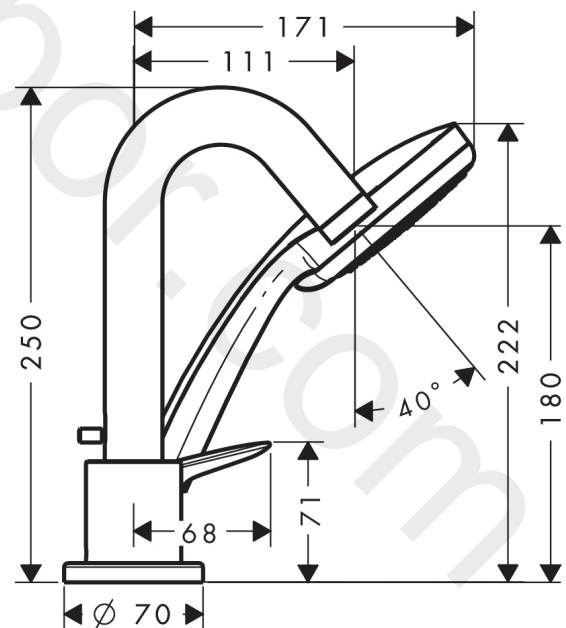

Scale drawing