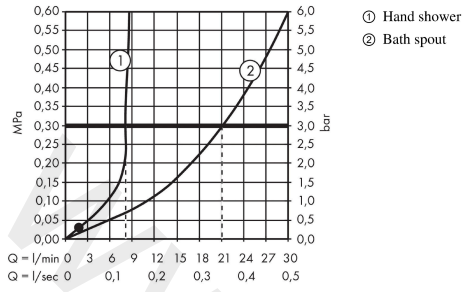

Logis E

4-hole rim mounted bath mixer

Finish: **Chrome** Article Number: **71316000**

Flowchart