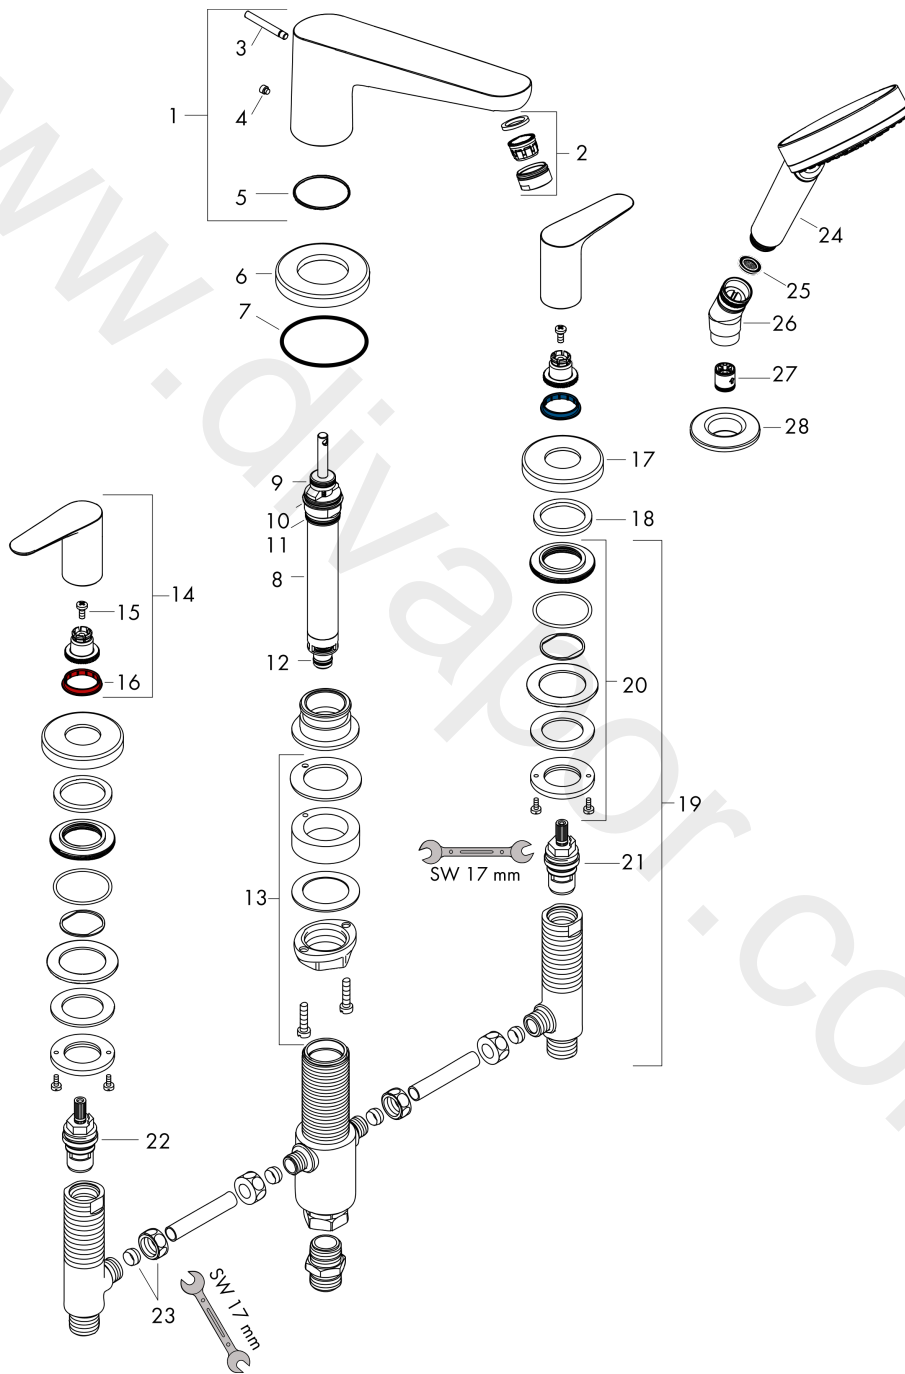

##### product features

- consists of: 4-hole rim mounted bath mixer, hand shower
- 2 functions
- projection: 200 mm
- spray type mixer: normal spray
- spray type hand shower: Rain, Shampoo spray, Massage spray, normal spray
- maximum flow rate at 3 bar: 22 l/min
- non-return valve
- protected against backflow, according to DIN EN 1717
- connection dimension: DN15
- connection type: basic set
- suitable for installation on bath rim

#### Scale drawing

**Logis E**

**4-hole rim mounted bath mixer**

Finish: **Chrome** Article Number: **71316000**

**Flowchart**

**Logis E**

**4-hole rim mounted bath mixer**

Finish: **Chrome** Article Number: **71316000**

**Exploded Drawing**

Year of production: >01/18

#### Spare part list

Year of production: >01/18

Pos.	Description	Article Number	Price	PU
1	spout cpl.	95941000	£ 275,00	1
2	aerator M24x1 (25 l/min)	13914000	£ 19,50	1
3	diverter knob	98607000	£ 16,10	1
4	hollow set screw M6x6	97660000	£ 3,30	1
5	O-ring 39x1,5	98400000	£ 3,30	1
6	escutcheon Ø 70 mm	97779000	£ 79,00	1
7	O-ring 58x3	98202000	£ 3,30	1
8	selector assy	96775000	£ 79,00	1
9	O-Ring 14x2,5	98189000	£ 3,30	1
10	O-Ring 23x2,5	98183000	£ 3,30	1
11	O-Ring 22x2	98185000	£ 3,30	1
12	O-ring 9x2,5	98217000	£ 3,30	1
13	fixing set for 4 hole bath mixer spout	96080000	£ 51,00	1
14	handle	93046000	-	1
15	handle fixing set	94184000	£ 6,10	1
16	set of color-rings cold / hot water	95819000	£ 13,30	1
17	escutcheon	31098000	£ 43,00	1
18	flat seal	98749000	£ 6,10	1
19	stop valve cpl.	95660000	£ 110,00	1
20	fixing set for shut off unit	96078000	£ 35,00	1
21	shut off unit left closing	94008000	£ 43,00	1
22	shut off unit right closing	94009000	£ 43,00	1
23	squeezing connection	88513000	£ 16,10	1
24	handshower	26333400	£ 26,00	1
25	filter packing	94246000	£ 3,30	1
26	shower holder	28071000	£ 43,00	1
27	set of non return valves DW 15	94074000	£ 16,10	1
28	escutcheon Ø 52 mm	97159000	£ 51,00	1