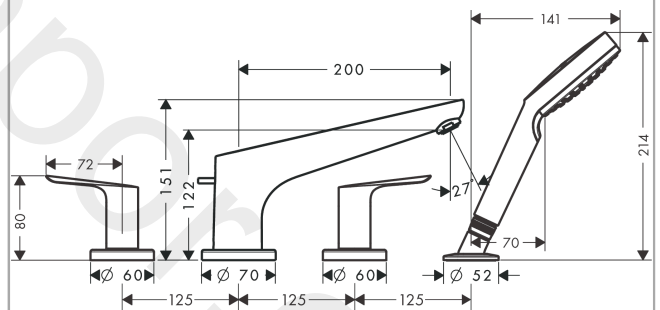

Scale drawing