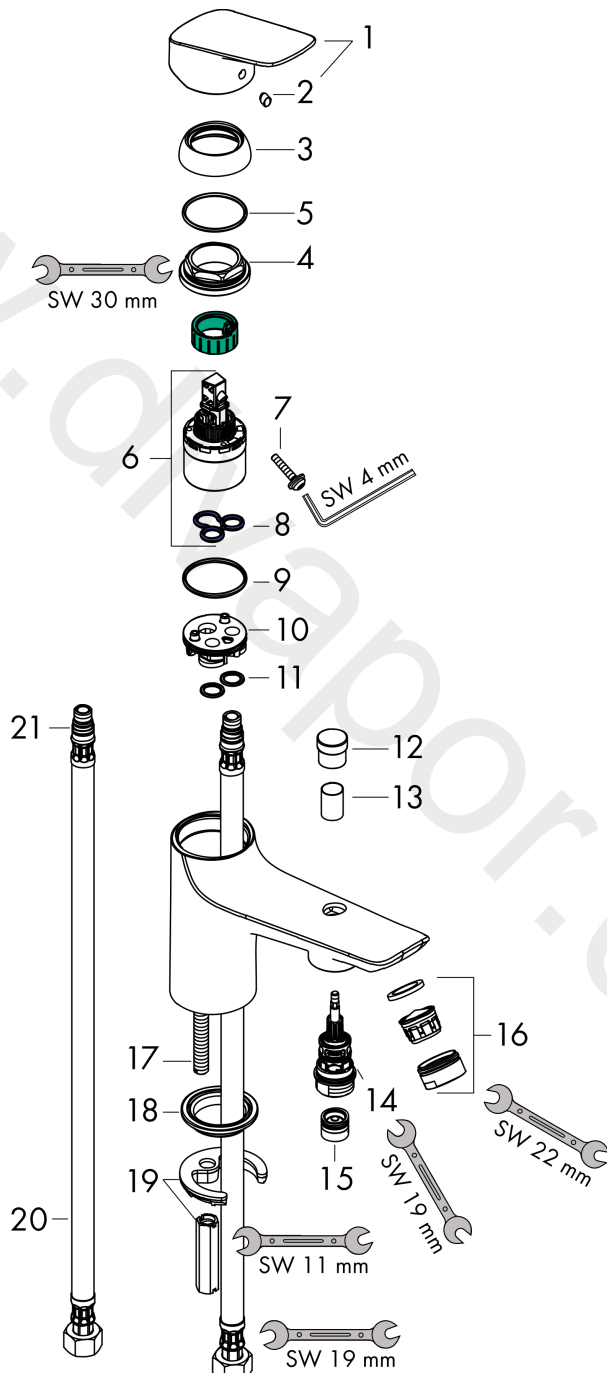

Novus
Single lever bath and shower mixer Monotrou
 Surfaces: Article Number: **71321000**

Exploded Drawing

Year of production: **10/17 - 04/20**

Novus**Single lever bath and shower mixer Monotrou**Surfaces: Article Number: **71321000****Spare part list**Year of production: **10/17 - 04/20**

Pos.	Description	Article Number	Price	PU
1	handle	93192000	£ 43,00	1
2	screw cover	96338000	£ 3,30	1
3	flange	97406000	£ 20,50	1
4	nut	95870000	£ 25,00	1
5	O-ring 33x2	98154000	£ 3,30	1
6	cartridge, assy	92730000	£ 35,00	1
7	locking screw for handle	95140000	£ 6,10	1
8	seal	95008000	£ 9,00	1
9	O-Ring 32x2	98193000	£ 3,30	1
10	adapter for cartridge	97773000	£ 9,00	1
11	O-ring 9x1,8	98118000	£ 3,30	1
12	diverter knob	97981000	£ 20,50	1
13	sleeve	97979000	£ 16,10	1
14	selector	97978000	£ 64,00	1
15	non return valve	97980000	£ 16,10	1
16	aerator M24x1 (38 l/min)	92513000	£ 13,30	1
17	screw M8 x 68	97736000	£ 6,10	1
18	seal	97608000	£ 6,10	1
19	fixing set	96016000	£ 35,00	1
20	connection hose 450 mm M10x1 G3/8	96507000	£ 43,00	1
21	O-ring 8x1,75	97827000	£ 3,30	1