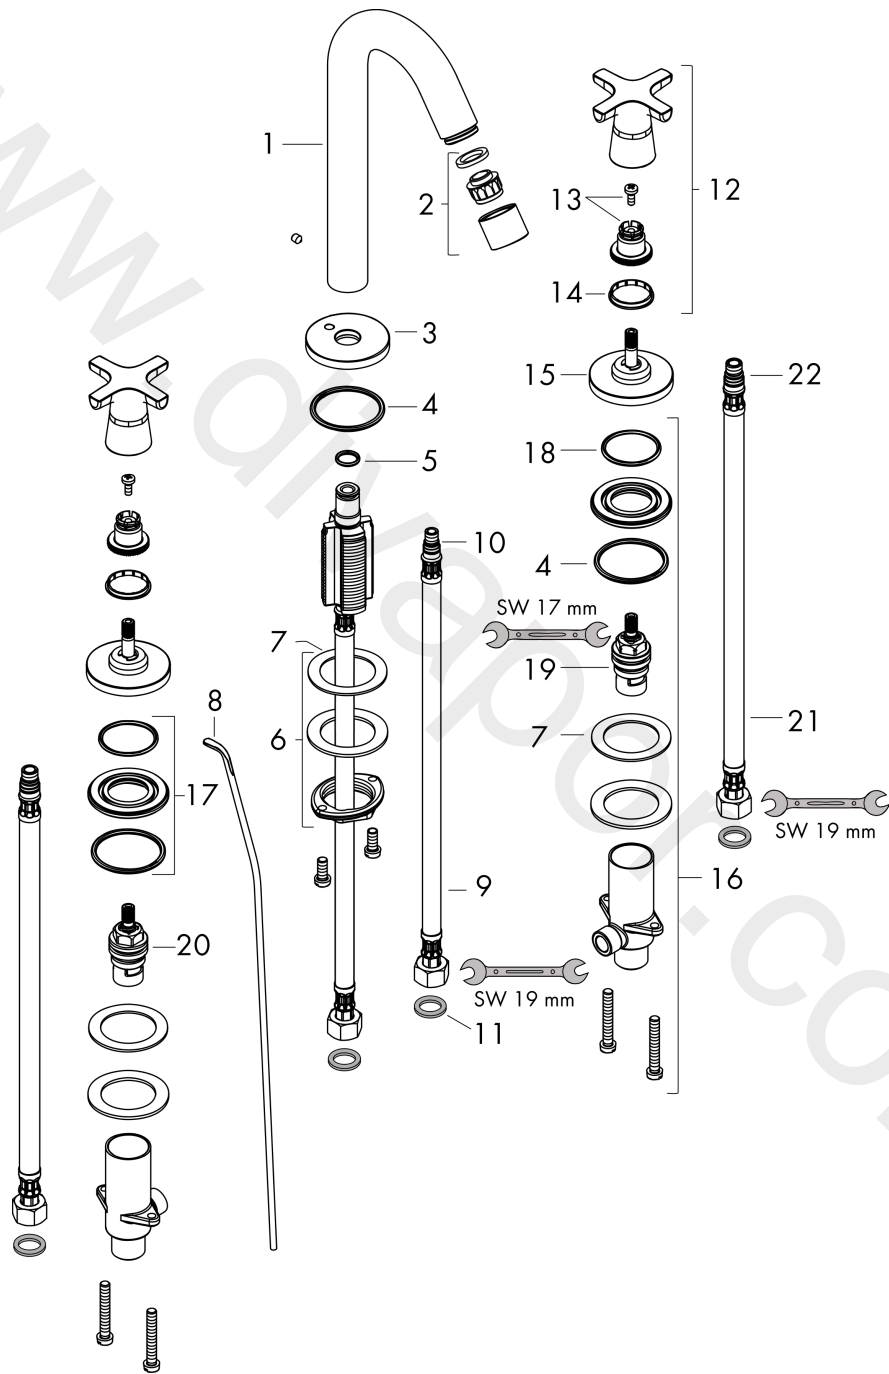

**Logis Classic**  
**3-hole basin mixer 150 with pop-up waste set**  
 Surfaces: Article Number: **71323000**

**Exploded Drawing**

Year of production: **01/15 - 02/18**

**Logis Classic****3-hole basin mixer 150 with pop-up waste set**Surfaces: Article Number: **71323000****Spare part list**Year of production: **01/15 - 02/18**

Pos.	Description	Article Number	Price	PU
1	spout cpl.	95339000	£ 96,00	1
2	aerator M22x1 (5 l/min)	92376000	£ 51,00	1
3	escutcheon for spout	97505000	£ 64,00	1
4	O-ring 40x3	92634000	£ 3,30	1
5	O-ring 11x2	98127000	£ 3,30	1
6	fixing set (Ø 32)	13961000	£ 25,00	1
7	lever collar	97548000	£ 3,30	1
8	pull rod	96657000	£ 13,30	1
9	connection hose 450 mm M8x0,75 G3/8	97206000	£ 35,00	1
10	O-ring 7x1,5	98422000	£ 3,30	1
11	sealing set	95581000	£ 6,10	1
12	handle	92222000	£ 64,00	1
13	handle fixing set	98932000	£ 16,10	1
14	set of color-rings cold / hot water	92225000	£ 6,10	1
15	escutcheon Ø 52 mm	97285000	£ 51,00	1
16	stop valve cpl.	97357000	£ 137,00	1
17	nut	92854000	£ 20,50	1
18	O-Ring 32x2,5	96364000	£ 25,00	1
19	shut off unit left closing	96765000	£ 51,00	1
20	shut off unit right closing	96766000	£ 51,00	1
21	connection hose 450 mm M10x1 G3/8	96507000	£ 43,00	1
22	O-ring 8x1,75	97827000	£ 3,30	1
a	pop up waste	92168000	£ 43,00	1
b	fixation extension 35 mm	13898000	£ 79,00	1