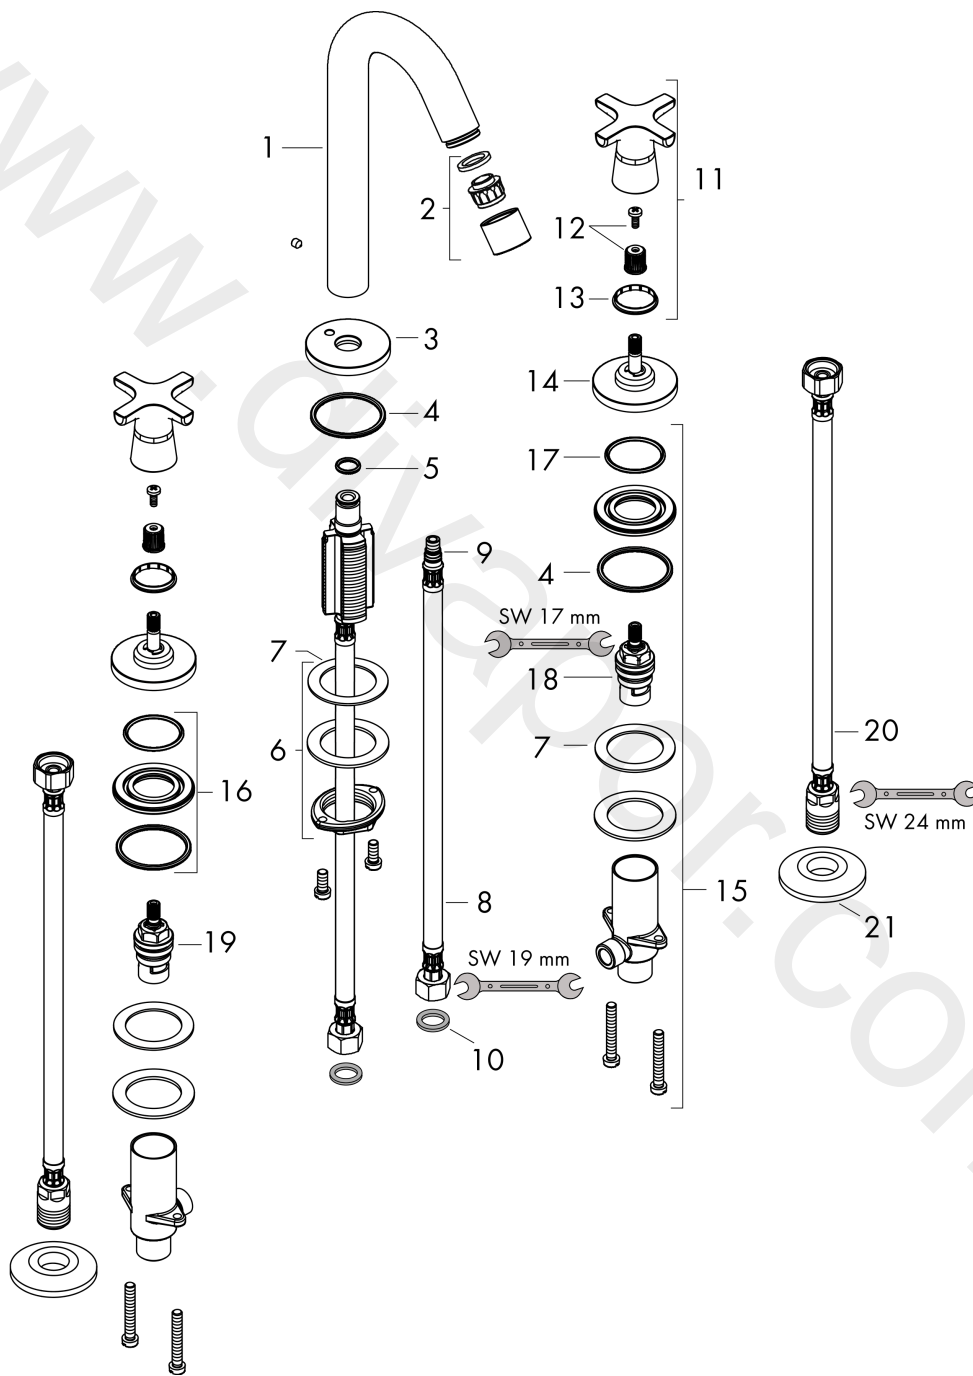

Logis Classic

Logis Classic 3-hole basin mixer without pop-up waste set LowPressure

Surfaces: Article Number: 71323010

Exploded Drawing

Year of production: 01/15 - 01/18

Logis Classic

Logis Classic 3-hole basin mixer without pop-up waste set LowPressure

Surfaces: Article Number: **71323010**

Spare part list

Year of production: **01/15 - 01/18**

Pos.	Description	Article Number	Price	PU
1	spout cpl.	95339000	£ 96,00	1
2	aerator M22x1	92255000	£ 25,00	1
3	escutcheon for spout	95787000	-	1
4	O-ring 40x3	92634000	£ 3,30	1
5	O-ring 11x2	98127000	£ 3,30	1
6	fixing set (Ø 32)	13961000	£ 25,00	1
7	lever collar	97548000	£ 3,30	1
8	connection hose 450 mm M8x0,75 G3/8	97206000	£ 35,00	1
9	O-ring 7x1,5	98422000	£ 3,30	1
10	sealing set	95581000	£ 6,10	1
11	handle	92222000	£ 64,00	1
12	handle fixing set	98932000	£ 16,10	1
13	set of color-rings cold / hot water	92225000	£ 6,10	1
14	escutcheon Ø 52 mm	97285000	£ 51,00	1
15	stop valve cpl.	97357000	£ 137,00	1
16	nut	92854000	£ 20,50	1
17	O-Ring 32x2,5	96364000	£ 25,00	1
18	shut off unit left closing	94008000	£ 43,00	1
19	shut off unit right closing	94009000	£ 43,00	1
20	connection hose 450 mm R½ x G½	92256000	£ 79,00	1
21	escutcheon	92257000	£ 13,30	1
a	fixation extension 35 mm	13898000	£ 79,00	1