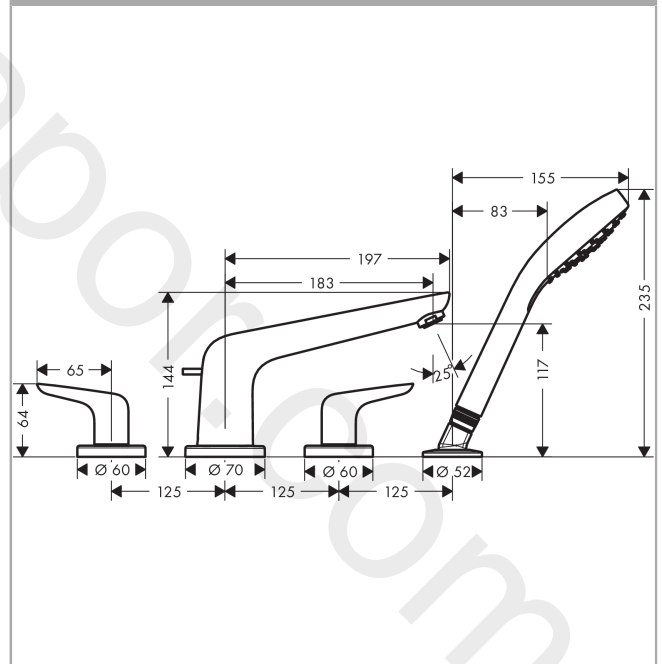

Novus

4-hole rim mounted bath mixer

Finish: **Chrome** Article Number: **71333000**

Description

product features

- consists of: 4-hole rim mounted bath mixer, hand shower, shower holder
- 2 functions
- projection: 183 mm
- maximum pull-out length of hand shower: 1.60 m
- maximum flow rate at 3 bar: 22 l/min
- flow rate for bath spout at 3 bar: 22 l/min
- flow rate of hand shower at 3 bar: 16 l/min
- ceramic valves hot/cold 90°
- diverter with automatic resetting
- non-return valve
- protected against backflow, according to DIN EN 1717
- connection dimension: DN15
- connection type: basic set
- installation on bath rim

Technology

Product image

Scale drawing

Novus

4-hole rim mounted bath mixer

Finish: **Chrome** Article Number: **71333000**

Flowchart

www.divapor.com

Novus

4-hole rim mounted bath mixer

Finish: **Chrome** Article Number: **71333000**

Exploded Drawing

Year of production: >10/17

Novus

4-hole rim mounted bath mixer

Finish: **Chrome** Article Number: **71333000**

Spare part list

Year of production: >10/17

Pos.	Description	Article Number	Price	PU
1	spout cpl.	93216000	-	1
2	aerator M24x1 (30 l/min)	96512000	£ 16,10	1
3	diverter knob	98707000	£ 25,00	1
4	hollow set screw M6x6	97660000	£ 3,30	1
5	O-ring 43x1,5	98148000	£ 3,30	1
6	escutcheon Ø 70 mm	97779000	£ 79,00	1
7	O-ring 58x3	98202000	£ 3,30	1
8	selector assy	96775000	£ 79,00	1
9	O-Ring 14x2,5	98189000	£ 3,30	1
10	O-Ring 23x2,5	98183000	£ 3,30	1
11	O-Ring 22x2	98185000	£ 3,30	1
12	O-ring 9x2,5	98217000	£ 3,30	1
13	handle	93217000	£ 64,00	1
14	handle fixing set	94184000	£ 6,10	1
15	set of color-rings cold / hot water	95819000	£ 13,30	1
16	escutcheon	31098000	£ 43,00	1
17	handshower	26804400	£ 60,00	1
18	filter insert	97708000	£ 6,10	1
19	shower holder	28071000	£ 43,00	1
20	set of non return valves DW 15	94074000	£ 16,10	1
21	escutcheon Ø 52 mm	97159000	£ 51,00	1
a	concealed item	13244180	£ 455,00	1