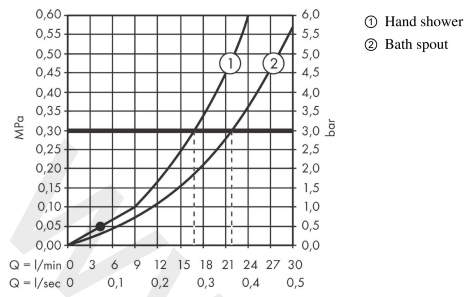

Novus

4-hole rim mounted bath mixer

Finish: **Chrome** Article Number: **71333000**

Flowchart

www.divapor.com