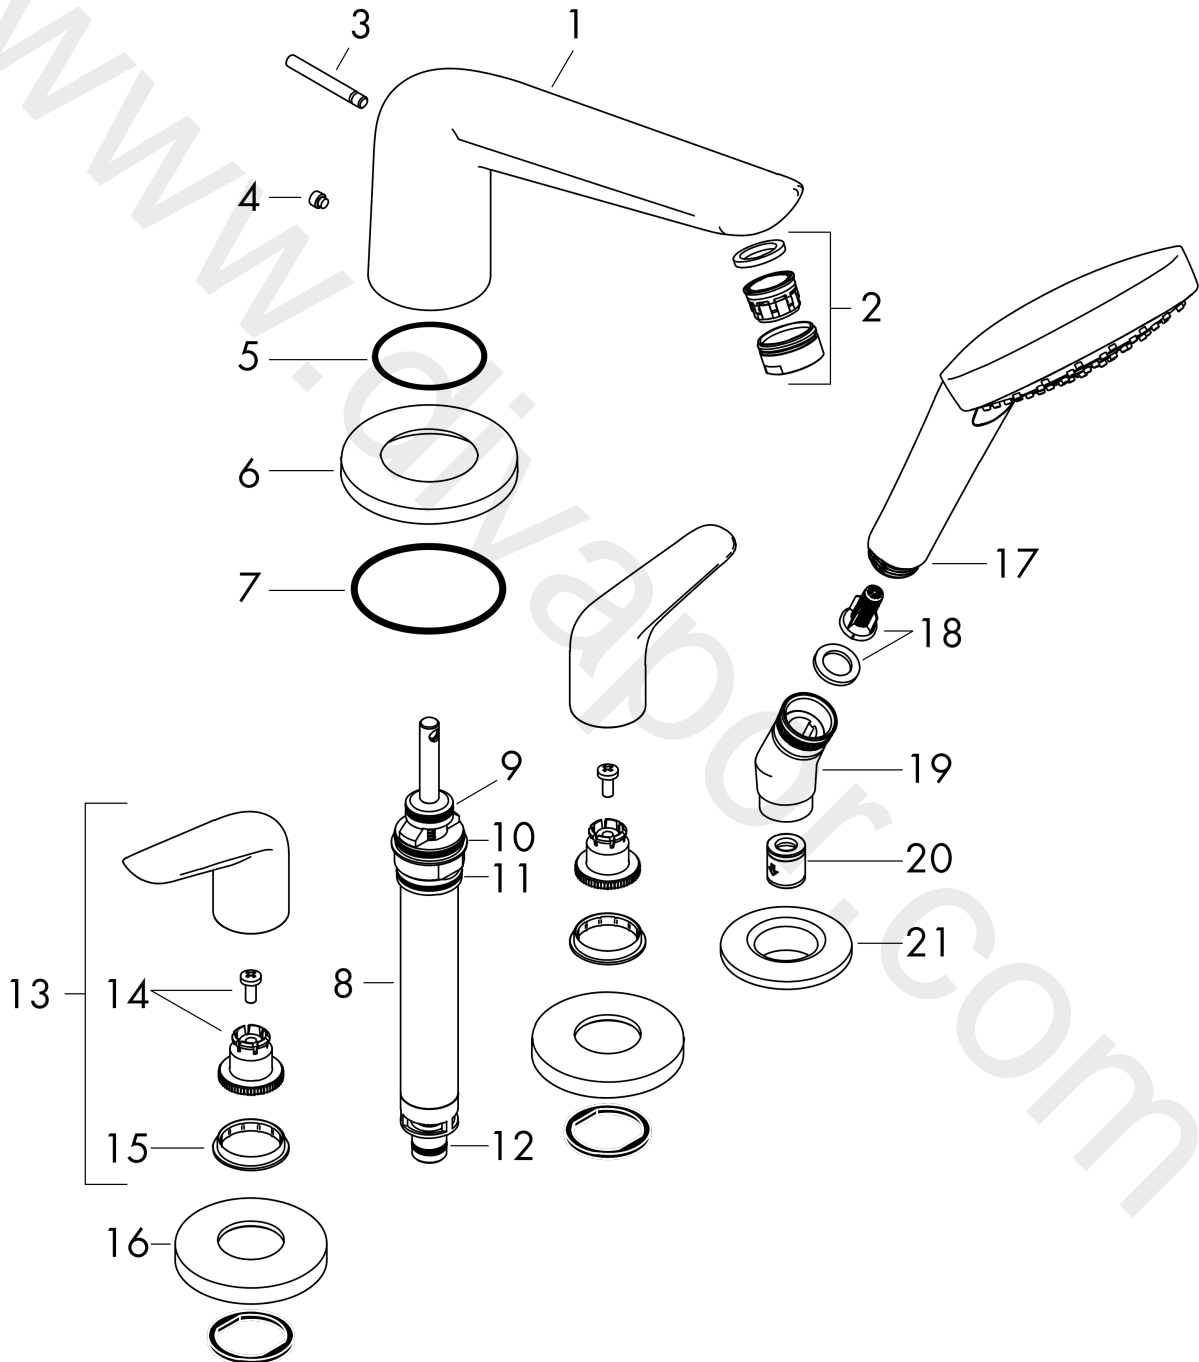

Novus

4-hole rim mounted bath mixer

Finish: **Chrome** Article Number: **71333000**

Description

product features

- consists of: 4-hole rim mounted bath mixer, hand shower, shower holder
- 2 functions
- projection: 183 mm
- maximum pull-out length of hand shower: 1.60 m
- maximum flow rate at 3 bar: 22 l/min
- flow rate for bath spout at 3 bar: 22 l/min
- flow rate of hand shower at 3 bar: 16 l/min
- ceramic valves hot/cold 90°
- diverter with automatic resetting
- non-return valve
- protected against backflow, according to DIN EN 1717
- connection dimension: DN15
- connection type: basic set
- installation on bath rim

Technology

Product image

Scale drawing

Novus

4-hole rim mounted bath mixer

Finish: **Chrome** Article Number: **71333000**

Flowchart

www.divapor.com

Novus

4-hole rim mounted bath mixer

Finish: **Chrome** Article Number: **71333000**

Exploded Drawing

Year of production: >10/17

Novus

4-hole rim mounted bath mixer

Finish: **Chrome** Article Number: **71333000**

Spare part list

Year of production: >10/17

Pos.	Description	Article Number	Price	PU
1	spout cpl.	93216000	-	1
2	aerator M24x1 (30 l/min)	96512000	£ 16,10	1
3	diverter knob	98707000	£ 25,00	1
4	hollow set screw M6x6	97660000	£ 3,30	1
5	O-ring 43x1,5	98148000	£ 3,30	1
6	escutcheon Ø 70 mm	97779000	£ 79,00	1
7	O-ring 58x3	98202000	£ 3,30	1
8	selector assy	96775000	£ 79,00	1
9	O-Ring 14x2,5	98189000	£ 3,30	1
10	O-Ring 23x2,5	98183000	£ 3,30	1
11	O-Ring 22x2	98185000	£ 3,30	1
12	O-ring 9x2,5	98217000	£ 3,30	1
13	handle	93217000	£ 64,00	1
14	handle fixing set	94184000	£ 6,10	1
15	set of color-rings cold / hot water	95819000	£ 13,30	1
16	escutcheon	31098000	£ 43,00	1
17	handshower	26804400	£ 60,00	1
18	filter insert	97708000	£ 6,10	1
19	shower holder	28071000	£ 43,00	1
20	set of non return valves DW 15	94074000	£ 16,10	1
21	escutcheon Ø 52 mm	97159000	£ 51,00	1
a	concealed item	13244180	£ 455,00	1