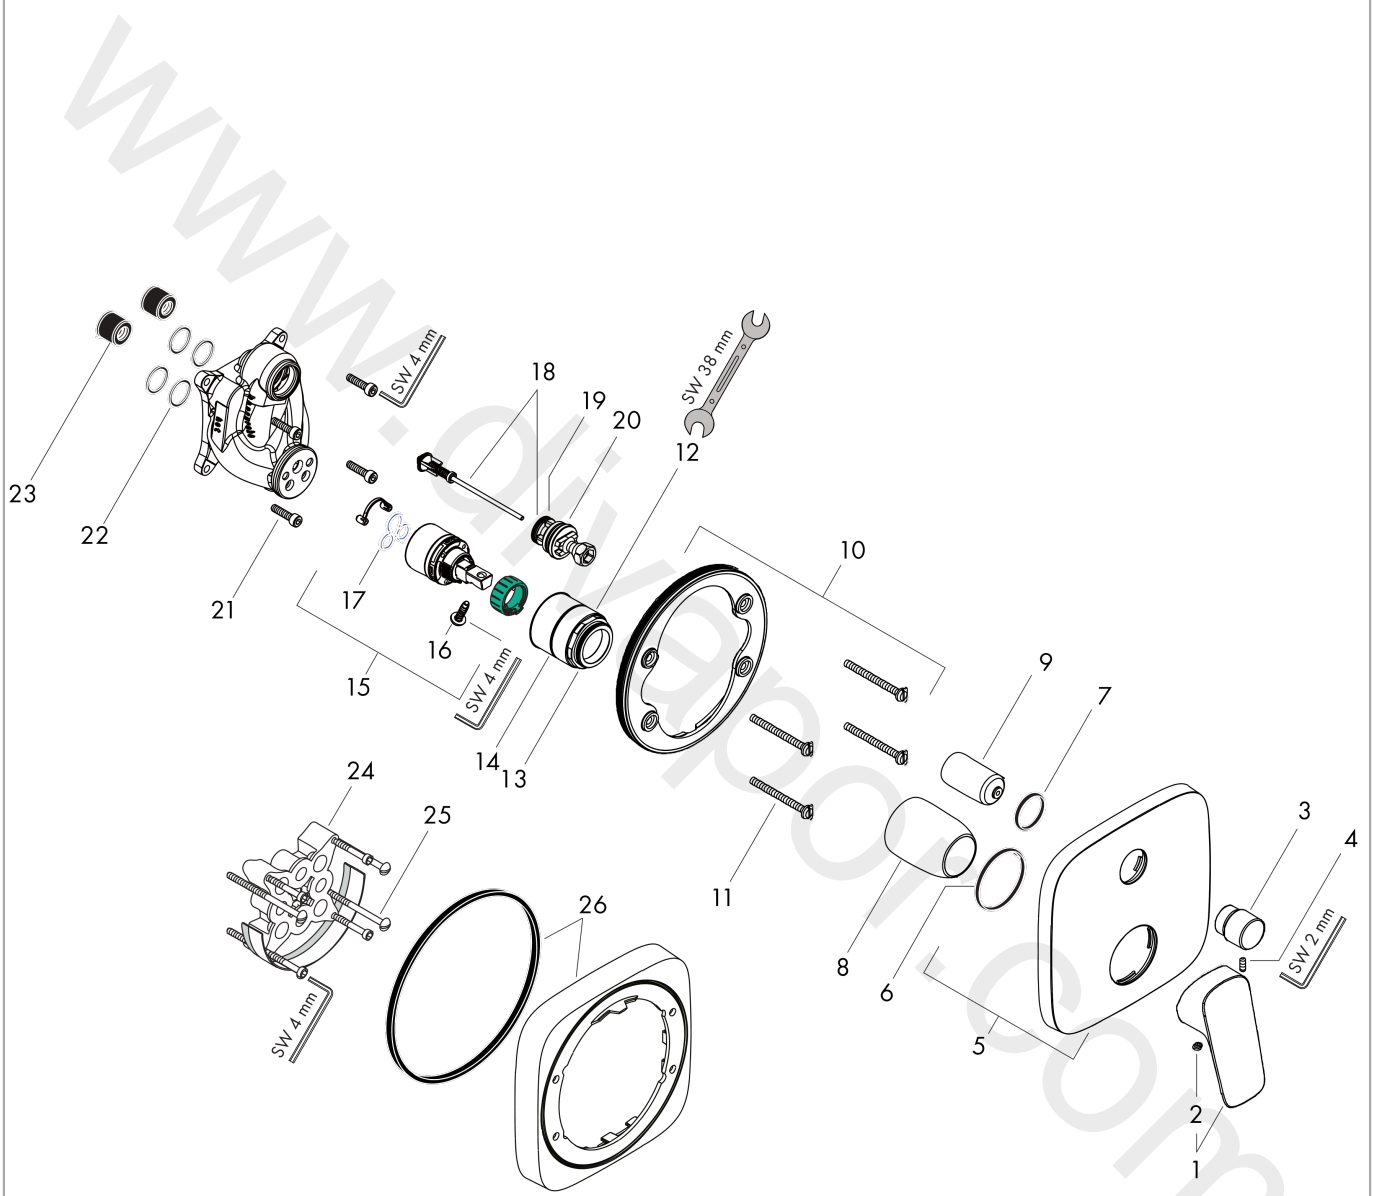

MySport

Single lever bath mixer for concealed installation for iBox universal

Finish: **Chrome** Article Number: **71341000**

Description

product features

- 2 functions
- flow rate upper outlet: 21 l/min
- flow rate lower outlet: 29 l/min
- maximum flow rate at 3 bar: 29 l/min
- ceramic cartridge
- temperature limitation adjustable
- diverter with automatic resetting
- connection type: basic set
- wall-mounted
- min. operating pressure: 1 bar
- max. operating pressure: 10 bar

Product image

Scale drawing

Flowchart

MySport

Single lever bath mixer for concealed installation for iBox universal

Finish: **Chrome** Article Number: **71341000**

Exploded Drawing

Year of production: >04/20

MySport

Single lever bath mixer for concealed installation for iBox universal

Finish: **Chrome** Article Number: **71341000**

Spare part list

Year of production: >04/20

Pos.	Description	Article Number	Price	PU
1	handle	92374000	£ 51,00	1
2	screw cover	96338000	£ 3,30	1
3	diverter knob	98795000	£ 51,00	1
4	hollow set screw M4x10	97667000	£ 3,30	1
5	escutcheon 155 / 155 mm	95275000	£ 64,00	1
6	O-ring 43x3	98418000	£ 3,30	1
7	O-ring 23x3	98142000	£ 3,30	1
8	sleeve	98790000	£ 35,00	1
9	sleeve	98794000	£ 35,00	1
10	holder for escutcheon	98793000	£ 43,00	1
11	set of fixing screws	96454000	£ 9,00	1
12	nut	98796000	£ 43,00	1
13	O-ring 30x1,5	98433000	£ 3,30	1
14	O-ring 39x1,5	98400000	£ 3,30	1
15	cartridge, assy	92730000	£ 35,00	1
16	locking screw for handle	95140000	£ 6,10	1
17	seal	95008000	£ 9,00	1
18	selector assy	95014000	£ 64,00	1
19	O-ring 16x2,3	98207000	£ 3,30	1
20	O-ring 20x2,5	92602000	£ 6,10	1
21	set of screws	96525000	£ 9,00	1
22	O-ring 16x2	98133000	£ 3,30	1
23	noise reduction	94073000	£ 25,00	1
24	extension 25 mm	13595000	£ 75,00	1
25	set of fixing screws	97747000	£ 3,30	1
26	extension 22 mm	15597000	£ 74,00	1
a	concealed item	01800180	£ 163,00	1