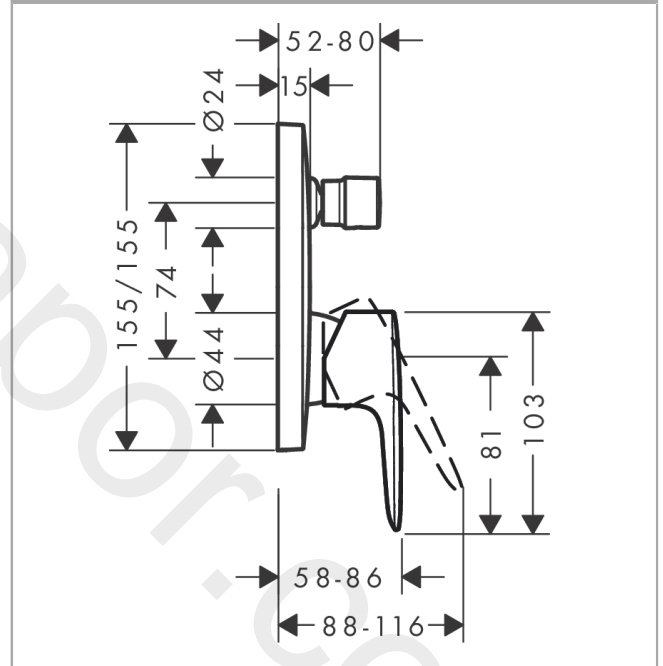

MySport

Single lever bath mixer for concealed installation for iBox universal

Finish: **Chrome** Article Number: **71341000**

Description

product features

- 2 functions
- flow rate upper outlet: 21 l/min
- flow rate lower outlet: 29 l/min
- maximum flow rate at 3 bar: 29 l/min
- ceramic cartridge
- temperature limitation adjustable
- diverter with automatic resetting
- connection type: basic set
- wall-mounted
- min. operating pressure: 1 bar
- max. operating pressure: 10 bar

Product image

Scale drawing

Flowchart

MySport

Single lever bath mixer for concealed installation for iBox universal

Finish: **Chrome** Article Number: **71341000**

Exploded Drawing

Year of production: >04/20

MySport

Single lever bath mixer for concealed installation for iBox universal

Finish: **Chrome** Article Number: **71341000**

Spare part list

Year of production: >04/20

Pos.	Description	Article Number	Price	PU
1	handle	92374000	£ 51,00	1
2	screw cover	96338000	£ 3,30	1
3	diverter knob	98795000	£ 51,00	1
4	hollow set screw M4x10	97667000	£ 3,30	1
5	escutcheon 155 / 155 mm	95275000	£ 64,00	1
6	O-ring 43x3	98418000	£ 3,30	1
7	O-ring 23x3	98142000	£ 3,30	1
8	sleeve	98790000	£ 35,00	1
9	sleeve	98794000	£ 35,00	1
10	holder for escutcheon	98793000	£ 43,00	1
11	set of fixing screws	96454000	£ 9,00	1
12	nut	98796000	£ 43,00	1
13	O-ring 30x1,5	98433000	£ 3,30	1
14	O-ring 39x1,5	98400000	£ 3,30	1
15	cartridge, assy	92730000	£ 35,00	1
16	locking screw for handle	95140000	£ 6,10	1
17	seal	95008000	£ 9,00	1
18	selector assy	95014000	£ 64,00	1
19	O-ring 16x2,3	98207000	£ 3,30	1
20	O-ring 20x2,5	92602000	£ 6,10	1
21	set of screws	96525000	£ 9,00	1
22	O-ring 16x2	98133000	£ 3,30	1
23	noise reduction	94073000	£ 25,00	1
24	extension 25 mm	13595000	£ 75,00	1
25	set of fixing screws	97747000	£ 3,30	1
26	extension 22 mm	15597000	£ 74,00	1
a	concealed item	01800180	£ 163,00	1