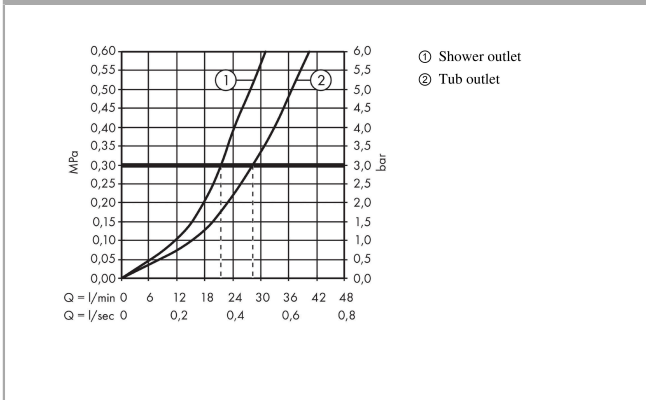

MySport

Single lever bath mixer for concealed installation for iBox universal

Finish: **Chrome** Article Number: **71341000**

Description

product features

- 2 functions
- flow rate upper outlet: 21 l/min
- flow rate lower outlet: 29 l/min
- maximum flow rate at 3 bar: 29 l/min
- ceramic cartridge
- temperature limitation adjustable
- diverter with automatic resetting
- connection type: basic set
- wall-mounted
- min. operating pressure: 1 bar
- max. operating pressure: 10 bar

Product image

Scale drawing

Flowchart

MySport

Single lever bath mixer for concealed installation for iBox universal

Finish: **Chrome** Article Number: **71341000**

Exploded Drawing

Year of production: >04/20