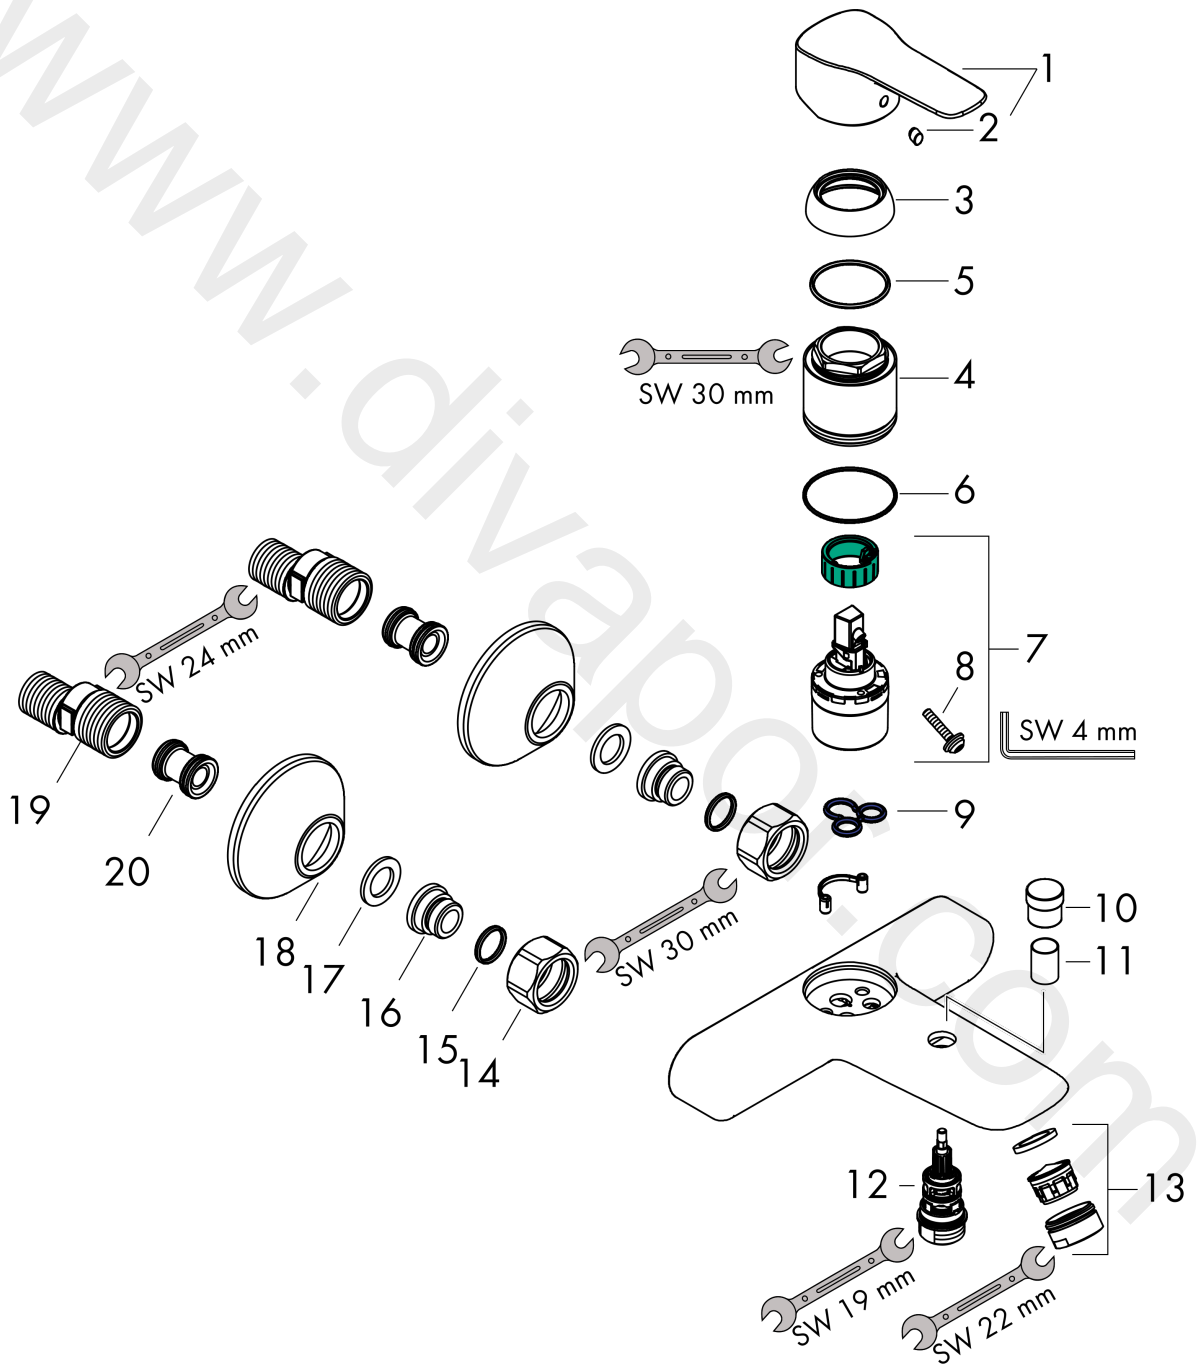

### Description

**product features**

- 2 functions
- projection: 194 mm
- centre distance: 150 ± 12 mm
- maximum flow rate at 3 bar: 22 l/min
- flow rate for bath spout at 3 bar: 22 l/min
- flow rate of hand shower at 3 bar: 16 l/min
- ceramic cartridge
- temperature limitation adjustable
- non-return valve
- with silencer
- suitable for continuous flow water heaters
- connection dimension: DN15
- connection type: s-shaped connections
- wall-mounted
- min. operating pressure: 1 bar
- max. operating pressure: 10 bar

### Scale drawing

**MySport**

**Single lever bath mixer for exposed installation KF**

Finish: **Chrome** Article Number: **71342000**

**Flowchart**

**MySport**  
**Single lever bath mixer for exposed installation KF**  
 Finish: **Chrome** Article Number: **71342000**

**Exploded Drawing**

Year of production: >05/18

**MySport****Single lever bath mixer for exposed installation KF**Finish: **Chrome** Article Number: **71342000****Spare part list**

Year of production: &gt;05/18

Pos.	Description	Article Number	Price	PU
1	handle	92374000	£ 51,00	1
2	screw cover	96338000	£ 3,30	1
3	flange	97406000	£ 20,50	1
4	nut	97977000	£ 43,00	1
5	O-Ring 32x2	98193000	£ 3,30	1
6	O-ring 40x1,5	98464000	£ 3,30	1
7	cartridge, assy	92730000	£ 35,00	1
8	locking screw for handle	95140000	£ 6,10	1
9	seal	95008000	£ 9,00	1
10	diverter knob	97981000	£ 20,50	1
11	sleeve	97979000	£ 16,10	1
12	selector	97978000	£ 64,00	1
13	aerator M24x1 (30 l/min)	96512000	£ 16,10	1
14	set of nuts	96157000	£ 35,00	1
15	O-ring 15x2	98163000	£ 3,30	1
16	connecting thread	97220000	£ 16,10	1
17	filter packing	96922000	£ 9,00	1
18	escutcheon Ø 70 mm	94135000	£ 13,30	1
19	set of S-unions (±12 mm)	94140000	£ 51,00	1
20	noise reduction	96429000	£ 6,10	1