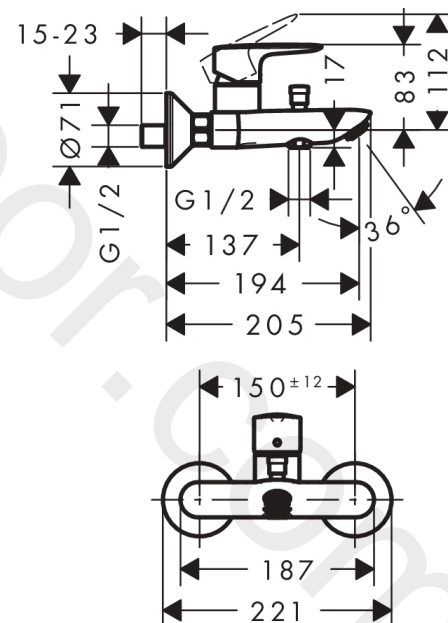

Scale drawing