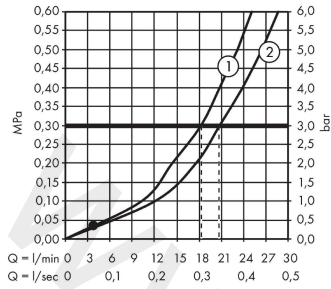

MySport

Single lever bath mixer for exposed installation KF

Finish: **Chrome** Article Number: **71342000**

Flowchart