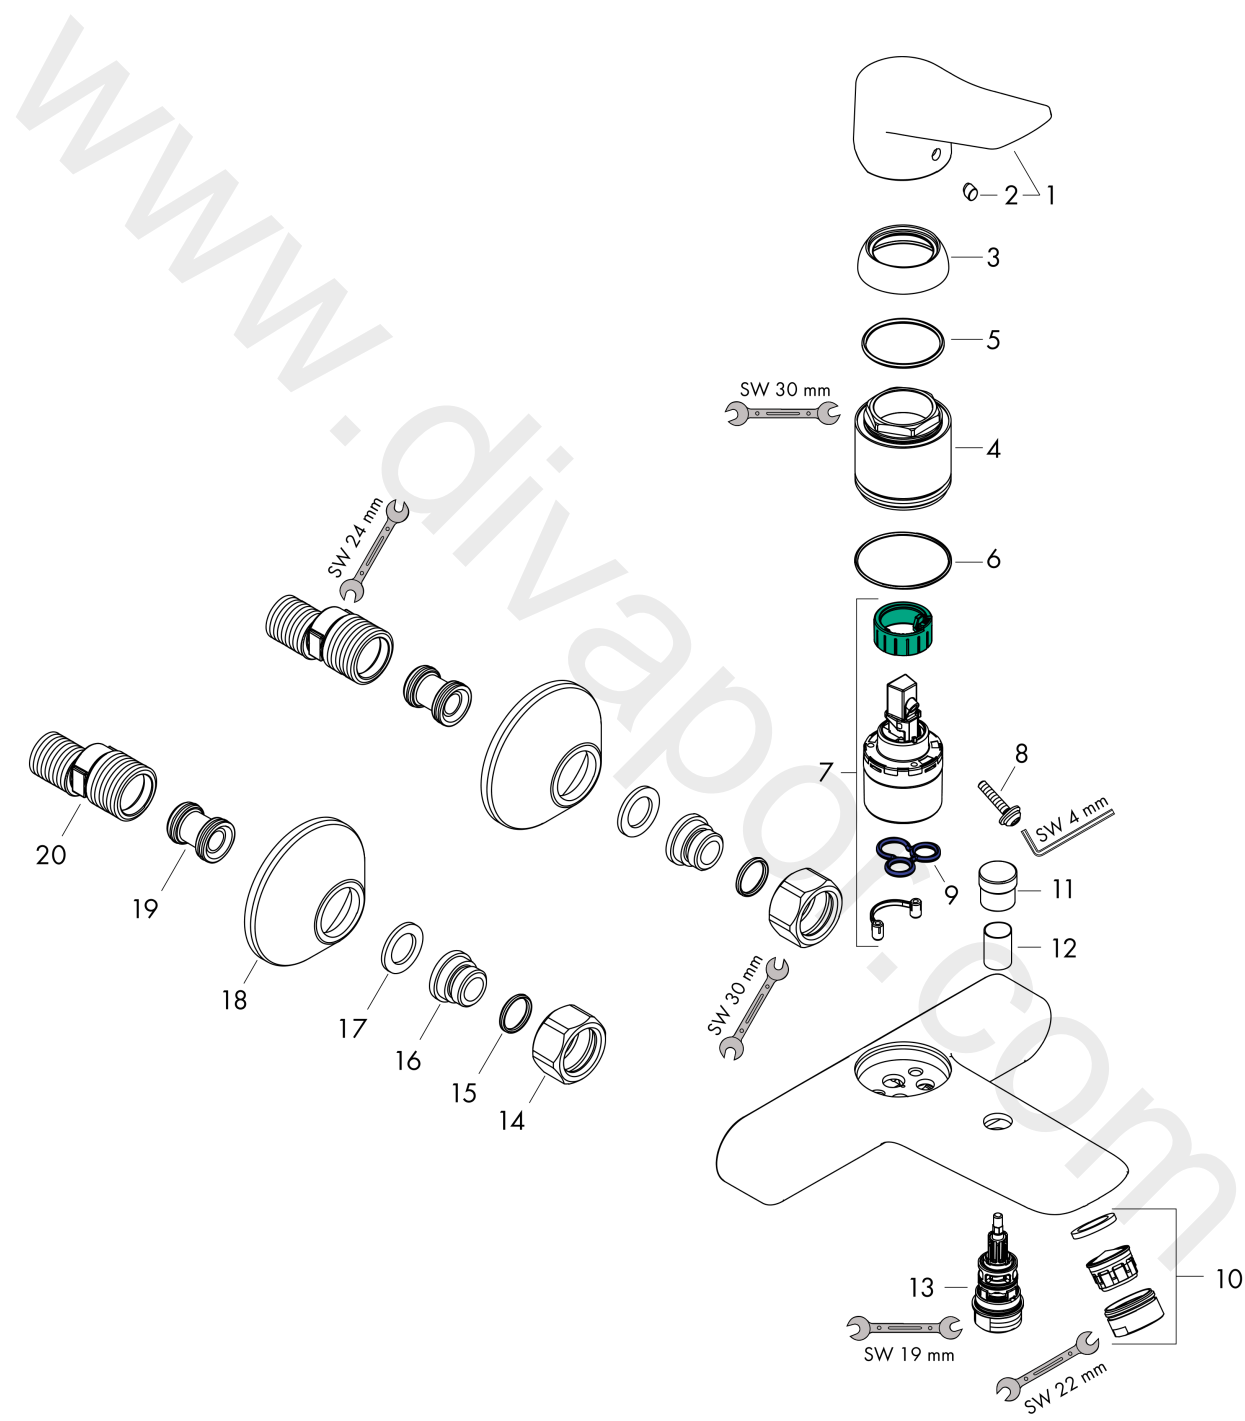

#### product features

- 2 functions
- projection: 194 mm
- centre distance: 150 ± 12 mm
- spray type mixer: normal spray
- maximum flow rate at 3 bar: 19,2 l/min
- flow rate for bath spout at 3 bar: 19,2 l/min
- flow rate of hand shower at 3 bar: 16,8 l/min
- ceramic cartridge
- temperature limitation adjustable
- diverter with automatic resetting
- with silencer
- suitable for continuous flow water heaters
- connection dimension: DN15
- connection type: s-shaped connections
- wall-mounted

### Scale drawing

**Talis E Keen**  
**Single lever bath mixer for exposed installation**  
 Finish: **Chrome** Article Number: **71344000**

**Flowchart**

www.divapor.com

**Talis E Keen**  
**Single lever bath mixer for exposed installation**  
 Finish: **Chrome** Article Number: **71344000**

**Exploded Drawing**

Year of production: >05/21

**Talis E Keen**  
**Single lever bath mixer for exposed installation**  
 Finish: **Chrome** Article Number: **71344000**

### Spare part list

Year of production: >05/21

Pos.	Description	Article Number	Price	PU
1	handle	93991000	£ 51,00	1
2	screw cover	96338000	£ 3,30	1
3	flange	97406000	£ 20,50	1
4	nut	97977000	£ 43,00	1
5	O-Ring 32x2	98193000	£ 3,30	1
6	O-ring 33x1,5	98164000	£ 3,30	1
7	cartridge, assy	92730000	£ 35,00	1
8	locking screw for handle	95140000	£ 6,10	1
9	seal	95008000	£ 9,00	1
10	aerator M24x1 (30 l/min)	96512000	£ 16,10	1
11	diverter knob	97981000	£ 20,50	1
12	sleeve	97979000	£ 16,10	1
13	selector	97978000	£ 64,00	1
14	set of nuts	96157000	£ 35,00	1
15	O-ring 15x2	98163000	£ 3,30	1
16	connecting thread	97220000	£ 16,10	1
17	filter packing	96922000	£ 9,00	1
18	escutcheon Ø 70 mm	94135000	£ 13,30	1
19	noise reduction	96429000	£ 6,10	1
20	set of S-unions (±12 mm)	94140000	£ 51,00	1