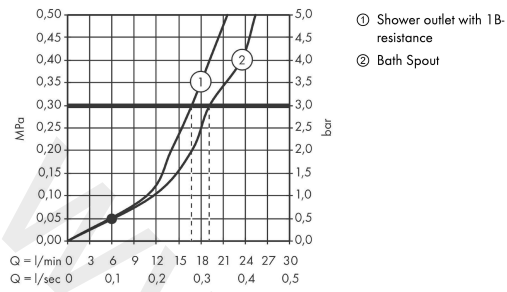

Talis E Keen
Single lever bath mixer for exposed installation
Finish: **Chrome** Article Number: **71344000**

Flowchart

www.divapor.com