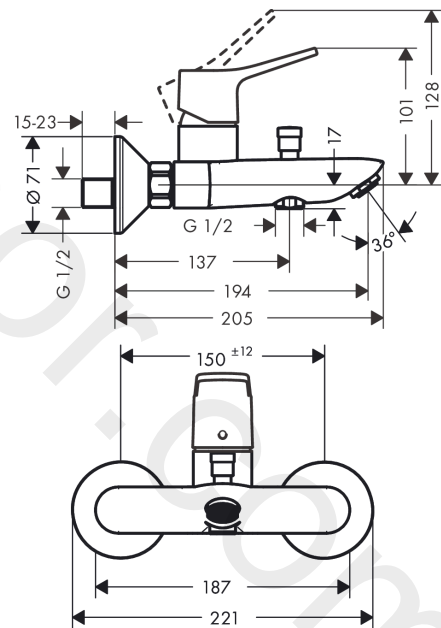

Scale drawing