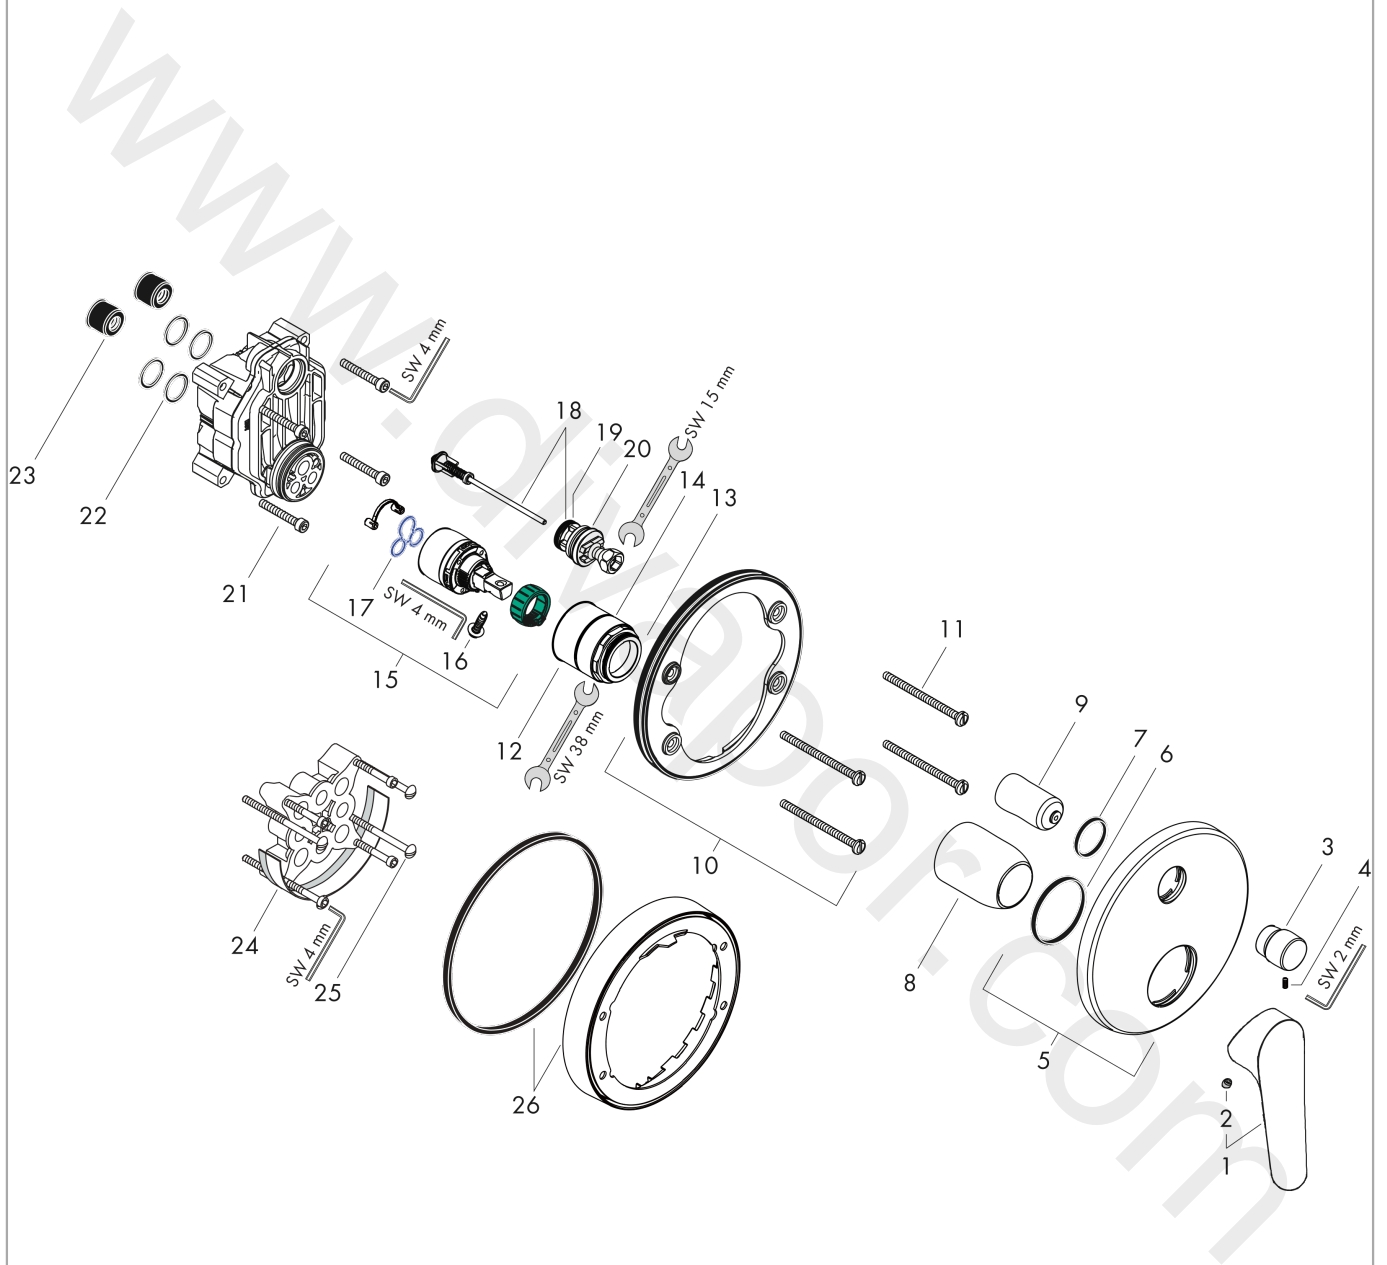

Logis E

Single lever bath mixer for concealed installation for iBox universal

Finish: **Chrome** Article Number: **71404000**

Description

product features

- 2 functions
- maximum flow rate at 3 bar: 29 l/min
- ceramic cartridge
- temperature limitation adjustable
- diverter with automatic resetting
- connection type: basic set
- wall-mounted
- min. operating pressure: 1 bar
- max. operating pressure: 10 bar

Article Details

Price excl. VAT

133,33 £

Certificates / Sustainability

Product image

Scale drawing

Flowchart

Logis E

Single lever bath mixer for concealed installation for iBox universal

Finish: **Chrome** Article Number: **71404000**

Exploded Drawing

Year of production: >10/17

Logis E**Single lever bath mixer for concealed installation for iBox universal**Finish: **Chrome** Article Number: **71404000****Spare part list**

Year of production: >10/17

Pos.	Description	Article Number	Price	PU
1	handle	93024000	£ 51,00	1
2	screw cover	96338000	£ 3,30	1
3	diverter knob	98795000	£ 51,00	1
4	hollow set screw M4x10	97667000	£ 3,30	1
5	escutcheon Ø 150 mm	98791000	£ 64,00	1
6	O-ring 43x3	98418000	£ 3,30	1
7	O-ring 23x3	98142000	£ 3,30	1
8	sleeve	98790000	£ 35,00	1
9	sleeve	98794000	£ 35,00	1
10	holder for escutcheon	98793000	£ 43,00	1
11	set of fixing screws	96454000	£ 9,00	1
12	nut	98796000	£ 43,00	1
13	O-ring 30x1,5	98433000	£ 3,30	1
14	O-ring 39x1,5	98400000	£ 3,30	1
15	cartridge, assy	92730000	£ 35,00	1
16	locking screw for handle	95140000	£ 6,10	1
17	seal	95008000	£ 9,00	1
18	selector assy	95014000	£ 64,00	1
19	O-ring 16x2,3	98207000	£ 3,30	1
20	O-ring 20x2,5	92602000	£ 6,10	1
21	set of screws	93243000	£ 9,00	1
22	O-ring 16x2	98133000	£ 3,30	1
23	noise reduction	94073000	£ 25,00	1
24	extension 25 mm	13595000	£ 75,00	1
25	set of fixing screws	97747000	£ 3,30	1
26	extension 22 mm (Ø 150 mm)	13597000	£ 72,00	1
a	concealed item	01800180	£ 163,00	1
b	adapter for exchanged connections	93181000	£ 275,00	1