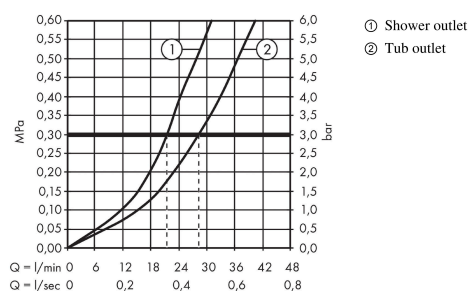

Logis E

Single lever bath mixer for concealed installation for iBox universal

Finish: **Chrome** Article Number: **71404000**

Description

product features

- 2 functions
- maximum flow rate at 3 bar: 29 l/min
- ceramic cartridge
- temperature limitation adjustable
- diverter with automatic resetting
- connection type: basic set
- wall-mounted
- min. operating pressure: 1 bar
- max. operating pressure: 10 bar

Article Details

Price excl. VAT

133,33 £

Certificates / Sustainability

Product image

Scale drawing

Flowchart