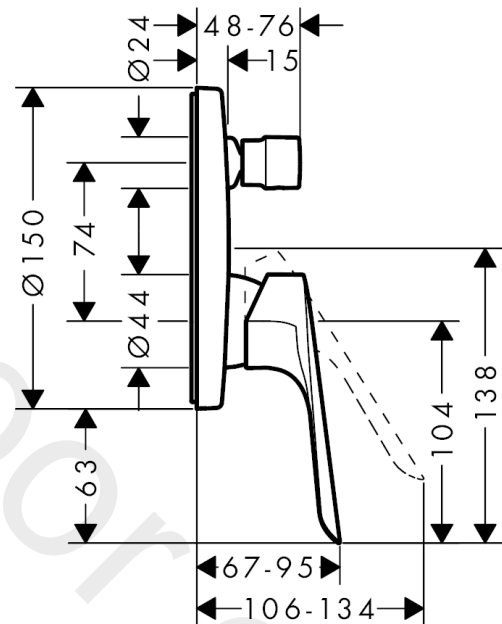

Logis E

Single lever bath mixer for concealed installation for iBox universal

Finish: **Chrome** Article Number: **71404000**

Description

product features

- 2 functions
- maximum flow rate at 3 bar: 29 l/min
- ceramic cartridge
- temperature limitation adjustable
- diverter with automatic resetting
- connection type: basic set
- wall-mounted
- min. operating pressure: 1 bar
- max. operating pressure: 10 bar

Article Details

Price excl. VAT

133,33 £

Certificates / Sustainability

Product image

Scale drawing

Flowchart

Logis E

Single lever bath mixer for concealed installation for iBox universal

Finish: **Chrome** Article Number: **71404000**

Exploded Drawing

Year of production: >10/17

Logis E**Single lever bath mixer for concealed installation for iBox universal**Finish: **Chrome** Article Number: **71404000****Spare part list**

Year of production: >10/17

Pos.	Description	Article Number	Price	PU
1	handle	93024000	£ 51,00	1
2	screw cover	96338000	£ 3,30	1
3	diverter knob	98795000	£ 51,00	1
4	hollow set screw M4x10	97667000	£ 3,30	1
5	escutcheon Ø 150 mm	98791000	£ 64,00	1
6	O-ring 43x3	98418000	£ 3,30	1
7	O-ring 23x3	98142000	£ 3,30	1
8	sleeve	98790000	£ 35,00	1
9	sleeve	98794000	£ 35,00	1
10	holder for escutcheon	98793000	£ 43,00	1
11	set of fixing screws	96454000	£ 9,00	1
12	nut	98796000	£ 43,00	1
13	O-ring 30x1,5	98433000	£ 3,30	1
14	O-ring 39x1,5	98400000	£ 3,30	1
15	cartridge, assy	92730000	£ 35,00	1
16	locking screw for handle	95140000	£ 6,10	1
17	seal	95008000	£ 9,00	1
18	selector assy	95014000	£ 64,00	1
19	O-ring 16x2,3	98207000	£ 3,30	1
20	O-ring 20x2,5	92602000	£ 6,10	1
21	set of screws	93243000	£ 9,00	1
22	O-ring 16x2	98133000	£ 3,30	1
23	noise reduction	94073000	£ 25,00	1
24	extension 25 mm	13595000	£ 75,00	1
25	set of fixing screws	97747000	£ 3,30	1
26	extension 22 mm (Ø 150 mm)	13597000	£ 72,00	1
a	concealed item	01800180	£ 163,00	1
b	adapter for exchanged connections	93181000	£ 275,00	1