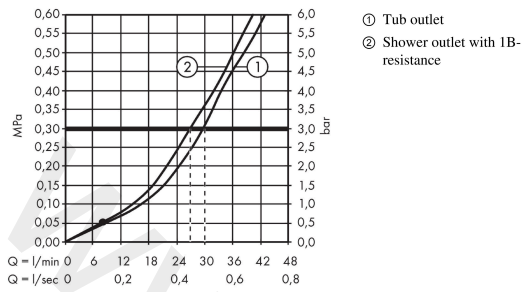

Logis
Single lever bath mixer for concealed installation
Finish: **Chrome** Article Number: **71406000**

Flowchart

www.divapor.com