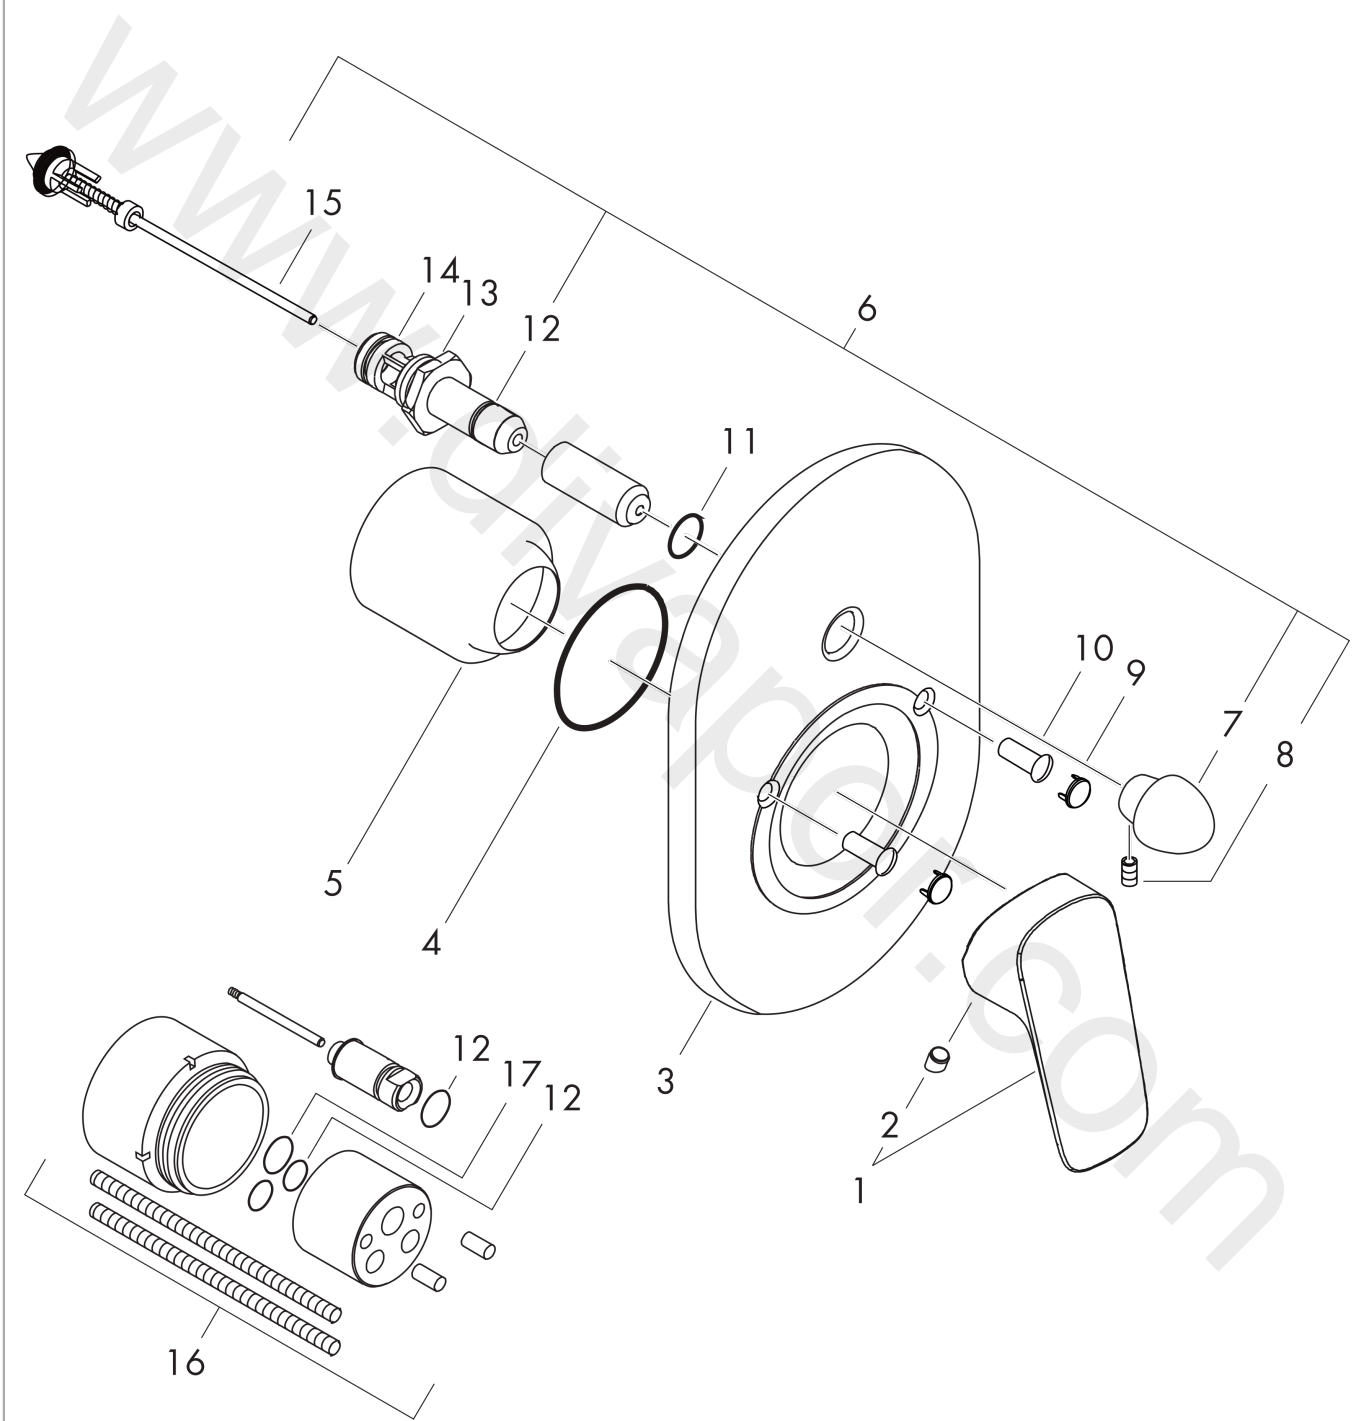

**Logis****Single lever bath mixer for concealed installation**Finish: **Chrome** Article Number: **71406000****Description****product features**

- 2 functions
- maximum flow rate at 3 bar: 30,7 l/min
- flow rate for bath spout at 3 bar: 30,7 l/min
- flow rate of hand shower at 3 bar: 27,4 l/min
- ceramic cartridge
- temperature limitation adjustable
- diverter with automatic resetting
- connection type: basic set
- wall-mounted
- min. operating pressure: 1 bar
- max. operating pressure: 10 bar
- WRAS 2205035
- WRAS 2205035 - Approval letter

**Article Details**

Price excl. VAT

51,67 £

**Certificates / Sustainability****Product image****Scale drawing**

**Logis**  
**Single lever bath mixer for concealed installation**  
 Finish: **Chrome** Article Number: **71406000**

**Flowchart**

www.divapor.com

**Logis**  
**Single lever bath mixer for concealed installation**  
 Finish: **Chrome** Article Number: **71406000**

**Exploded Drawing**

Year of production: >04/15

## Spare part list

Year of production: >04/15

Pos.	Description	Article Number	Price	PU
1	handle	92224000	£ 51,00	1
2	screw cover	96338000	£ 3,30	1
3	escutcheon bath/shower mixer	95011000	£ 51,00	1
4	O-Ring 48x3	95508000	£ 3,30	1
5	flange	96348000	£ 13,30	1
6	diverter assy with sleeve and handle	95015000	£ 110,00	1
7	diverter knob cpl.	95013000	£ 16,10	1
8	hollow set screw M4x10	97667000	£ 3,30	1
9	cover cap	95433000	£ 6,10	1
10	hollow screw	96065000	£ 6,10	1
11	O-ring 14x3	98130000	£ 3,30	1
12	O-ring 10x1,5	98123000	£ 3,30	1
13	O-ring 16x2,5	98134000	£ 3,30	1
14	O-ring 13x2	98128000	£ 3,30	1
15	selector assy	96937000	£ 20,50	1
16	extension set 28 mm tub mixer	32498000	£ 173,00	1
17	O-ring 12x1,5	98430000	£ 3,30	1
a	concealed item	31741180	£ 156,00	1