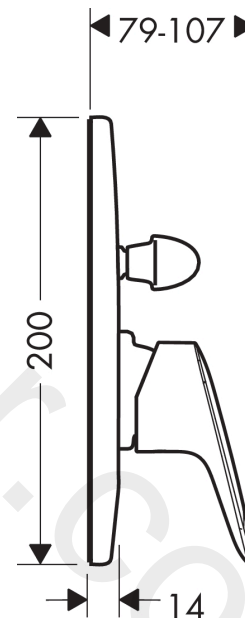

**Logis****Single lever bath mixer for concealed installation**Finish: **Chrome** Article Number: **71406000****Description****product features**

- 2 functions
- maximum flow rate at 3 bar: 30,7 l/min
- flow rate for bath spout at 3 bar: 30,7 l/min
- flow rate of hand shower at 3 bar: 27,4 l/min
- ceramic cartridge
- temperature limitation adjustable
- diverter with automatic resetting
- connection type: basic set
- wall-mounted
- min. operating pressure: 1 bar
- max. operating pressure: 10 bar
- WRAS 2205035
- WRAS 2205035 - Approval letter

**Article Details**

Price excl. VAT

51,67 £

**Certificates / Sustainability****Product image****Scale drawing**

**Logis**  
**Single lever bath mixer for concealed installation**  
 Finish: **Chrome** Article Number: **71406000**

**Flowchart**

www.divapor.com

**Logis**  
**Single lever bath mixer for concealed installation**  
 Finish: **Chrome** Article Number: **71406000**

**Exploded Drawing**

Year of production: >04/15

## Spare part list

Year of production: >04/15

Pos.	Description	Article Number	Price	PU
1	handle	92224000	£ 51,00	1
2	screw cover	96338000	£ 3,30	1
3	escutcheon bath/shower mixer	95011000	£ 51,00	1
4	O-Ring 48x3	95508000	£ 3,30	1
5	flange	96348000	£ 13,30	1
6	diverter assy with sleeve and handle	95015000	£ 110,00	1
7	diverter knob cpl.	95013000	£ 16,10	1
8	hollow set screw M4x10	97667000	£ 3,30	1
9	cover cap	95433000	£ 6,10	1
10	hollow screw	96065000	£ 6,10	1
11	O-ring 14x3	98130000	£ 3,30	1
12	O-ring 10x1,5	98123000	£ 3,30	1
13	O-ring 16x2,5	98134000	£ 3,30	1
14	O-ring 13x2	98128000	£ 3,30	1
15	selector assy	96937000	£ 20,50	1
16	extension set 28 mm tub mixer	32498000	£ 173,00	1
17	O-ring 12x1,5	98430000	£ 3,30	1
a	concealed item	31741180	£ 156,00	1