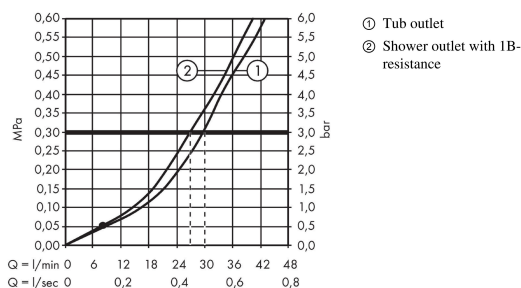

Logis
Single lever bath mixer set for concealed installation
Finish: **Chrome** Article Number: **71409000**

Description

product features

- consists of: single lever bath mixer, basic set
- 2 functions
- maximum flow rate at 3 bar: 30,7 l/min
- flow rate for bath spout at 3 bar: 30,7 l/min
- flow rate of hand shower at 3 bar: 27,4 l/min
- ceramic cartridge
- connection type: basic set
- wall-mounted
- min. operating pressure: 1 bar
- max. operating pressure: 10 bar

Article Details

Price excl. VAT 190,00 £

Certificates / Sustainability

Product image

Scale drawing

Flowchart