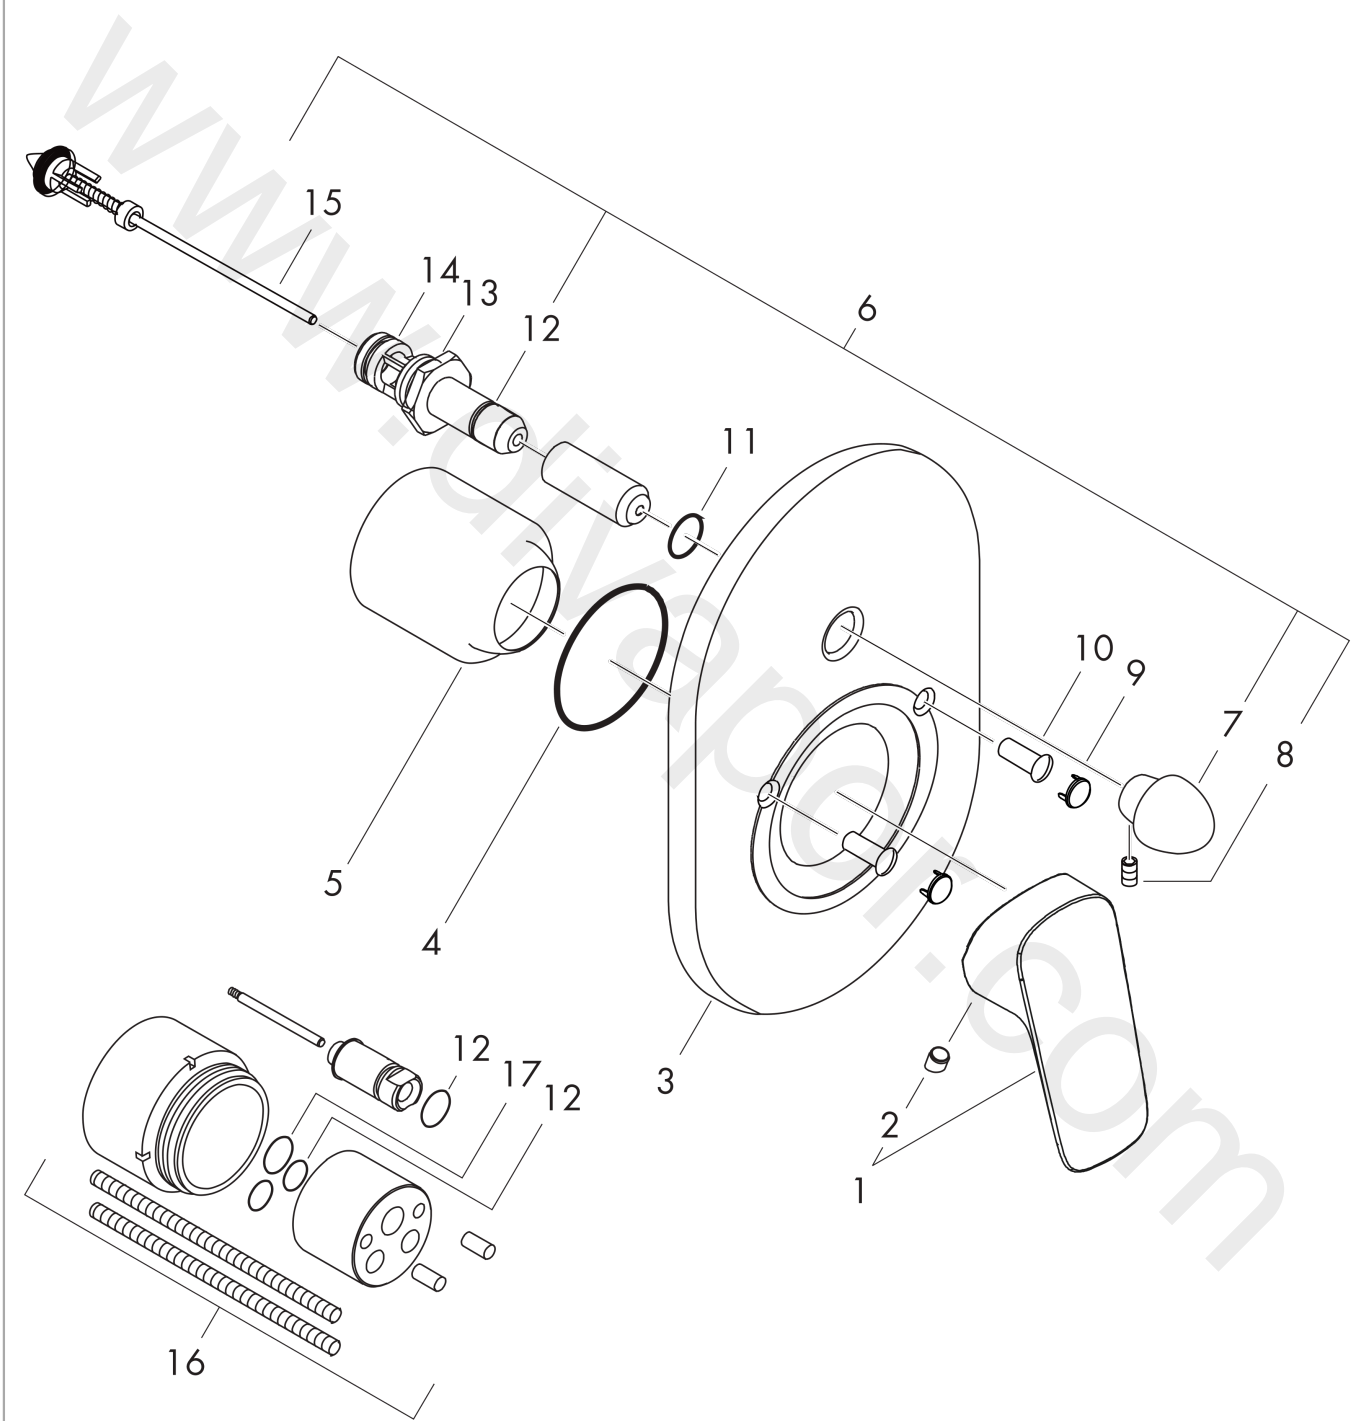

### product features

- consists of: single lever bath mixer, basic set
- 2 functions
- maximum flow rate at 3 bar: 30,7 l/min
- flow rate for bath spout at 3 bar: 30,7 l/min
- flow rate of hand shower at 3 bar: 27,4 l/min
- ceramic cartridge
- connection type: basic set
- wall-mounted
- min. operating pressure: 1 bar
- max. operating pressure: 10 bar

## Scale drawing

## Flowchart

**Logis**  
**Single lever bath mixer set for concealed installation**  
 Finish: **Chrome** Article Number: **71409000**

**Exploded Drawing**

Year of production: >10/17

## Spare part list

Year of production: >10/17

Pos.	Description	Article Number	Price	PU
1	handle	92224000	£ 51,00	1
2	screw cover	96338000	£ 3,30	1
3	escutcheon bath/shower mixer	95011000	£ 51,00	1
4	O-Ring 48x3	95508000	£ 3,30	1
5	flange	96348000	£ 13,30	1
6	diverter assy with sleeve and handle	95015000	£ 110,00	1
7	diverter knob cpl.	95013000	£ 16,10	1
8	hollow set screw M4x10	97667000	£ 3,30	1
9	cover cap	95433000	£ 6,10	1
10	hollow screw	96065000	£ 6,10	1
11	O-ring 14x3	98130000	£ 3,30	1
12	O-ring 10x1,5	98123000	£ 3,30	1
13	O-ring 16x2,5	98134000	£ 3,30	1
14	O-ring 13x2	98128000	£ 3,30	1
15	selector assy	96937000	£ 20,50	1
16	extension set 28 mm tub mixer	32498000	£ 173,00	1
17	O-ring 12x1,5	98430000	£ 3,30	1
a	concealed item	31741180	£ 156,00	1