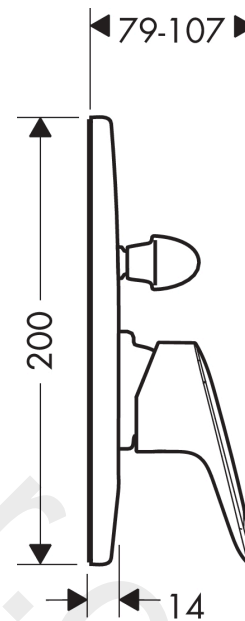

### product features

- consists of: single lever bath mixer, basic set
- 2 functions
- maximum flow rate at 3 bar: 30,7 l/min
- flow rate for bath spout at 3 bar: 30,7 l/min
- flow rate of hand shower at 3 bar: 27,4 l/min
- ceramic cartridge
- connection type: basic set
- wall-mounted
- min. operating pressure: 1 bar
- max. operating pressure: 10 bar

## Scale drawing