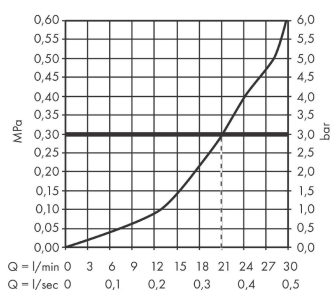

Logis

Bath spout

Finish: **Chrome** Article Number: **71410000**

Description

product features

- 1 function
- connection type: G 3/4
- with escutcheon
- projection: 195 mm
- wall-mounted
- maximum flow rate at 3 bar: 21 l/min
- connection dimension: DN20
- spray type: normal spray
- WRAS 1812061
- WRAS 1812061
- WRAS 1812061 - WRAS 1812061 approval letter

Article Details

Price excl. VAT

105,83 £

Technology

Certificates / Sustainability

Product image

Scale drawing

Flowchart

Exploded Drawing

Year of production: >01/15

Logis**Bath spout**Finish: **Chrome** Article Number: **71410000****Spare part list**

Year of production: >01/15

Pos.	Description	Article Number	Price	PU
1	aerator M24x1 (30 l/min)	92360000	£ 13,30	1
2	pin	97766000	£ 3,30	1
3	escutcheon 79 / 79 mm	95283000	£ 43,00	1
4	connecting thread G $\frac{3}{4}$	92504000	£ 64,00	1
5	O-ring 13x2	98128000	£ 3,30	1