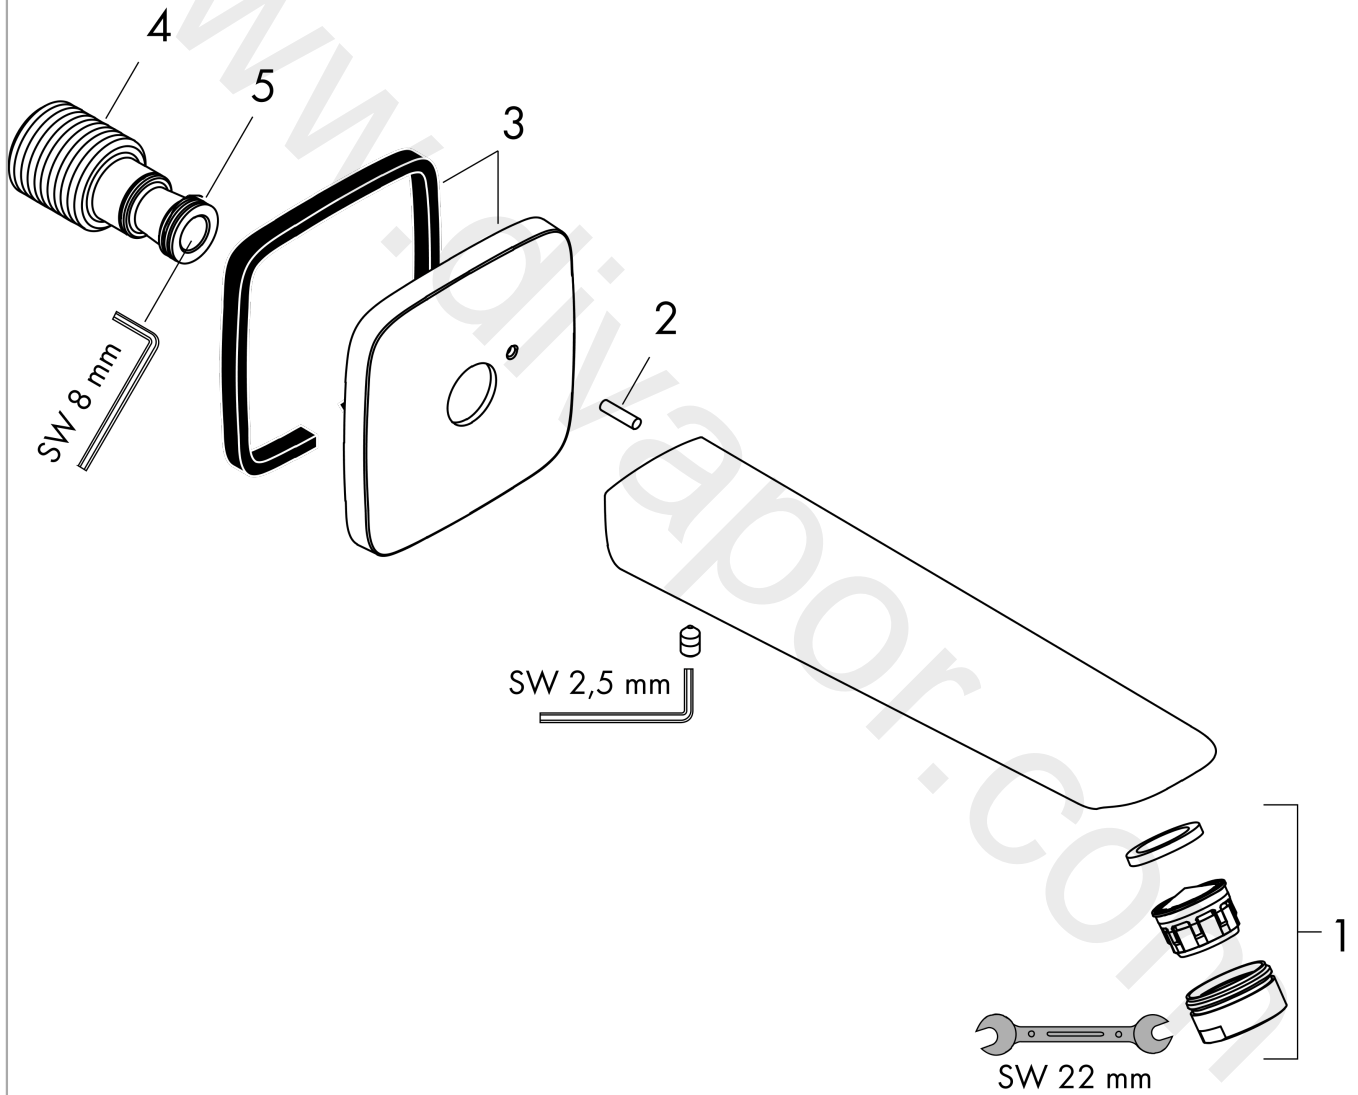

Logis

Bath spout

Finish: **Chrome** Article Number: **71410000**

Description

product features

- 1 function
- connection type: G 3/4
- with escutcheon
- projection: 195 mm
- wall-mounted
- maximum flow rate at 3 bar: 21 l/min
- connection dimension: DN20
- spray type: normal spray
- WRAS 1812061
- WRAS 1812061
- WRAS 1812061 - WRAS 1812061 approval letter

The consumption was measured in combination with the appropriate fittings (thermostat/mixer/ in-wall valve) to reflect actual application in practice.

Logis

Bath spout

Finish: **Chrome**

Article Number: **71410000**

Exploded Drawing

Year of production: >01/15

Logis**Bath spout**Finish: **Chrome** Article Number: **71410000****Spare part list**

Year of production: >01/15

Pos.	Description	Article Number	Price	PU
1	aerator M24x1 (30 l/min)	92360000	£ 13,30	1
2	pin	97766000	£ 3,30	1
3	escutcheon 79 / 79 mm	95283000	£ 43,00	1
4	connecting thread G $\frac{3}{4}$	92504000	£ 64,00	1
5	O-ring 13x2	98128000	£ 3,30	1