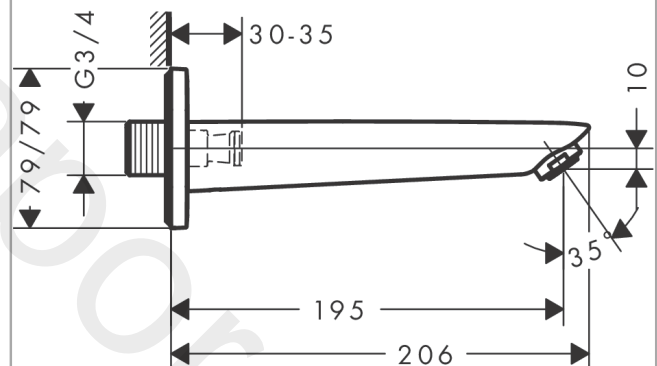

Logis

Bath spout

Finish: **Chrome** Article Number: **71410000**

Description

product features

- 1 function
- connection type: G 3/4
- with escutcheon
- projection: 195 mm
- wall-mounted
- maximum flow rate at 3 bar: 21 l/min
- connection dimension: DN20
- spray type: normal spray
- WRAS 1812061
- WRAS 1812061
- WRAS 1812061 - WRAS 1812061 approval letter

Article Details

Price excl. VAT

105,83 £

Technology

Certificates / Sustainability

Product image

Scale drawing

Flowchart

The consumption was measured in combination with the appropriate fittings (thermostat/mixer/ in-wall valve) to reflect actual application in practice.

Logis

Bath spout

Finish: **Chrome**

Article Number: **71410000**

Exploded Drawing

Year of production: >01/15

Logis**Bath spout**Finish: **Chrome** Article Number: **71410000****Spare part list**

Year of production: >01/15

Pos.	Description	Article Number	Price	PU
1	aerator M24x1 (30 l/min)	92360000	£ 13,30	1
2	pin	97766000	£ 3,30	1
3	escutcheon 79 / 79 mm	95283000	£ 43,00	1
4	connecting thread G $\frac{3}{4}$	92504000	£ 64,00	1
5	O-ring 13x2	98128000	£ 3,30	1