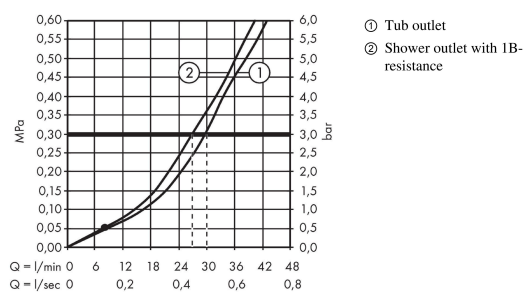

Logis E
Single lever bath mixer for concealed installation
 Finish: **Chrome** Article Number: **71414000**

Description

product features

- 2 functions
- maximum flow rate at 3 bar: 30,7 l/min
- flow rate for bath spout at 3 bar: 30,7 l/min
- flow rate of hand shower at 3 bar: 27,4 l/min
- ceramic cartridge
- temperature limitation adjustable
- diverter with automatic resetting
- connection type: basic set
- wall-mounted
- min. operating pressure: 1 bar
- max. operating pressure: 10 bar

Article Details

Price excl. VAT 50,00 £

Product image

Scale drawing

Flowchart

Logis E
Single lever bath mixer for concealed installation
 Finish: **Chrome** Article Number: **71414000**

Exploded Drawing

Year of production: >04/18