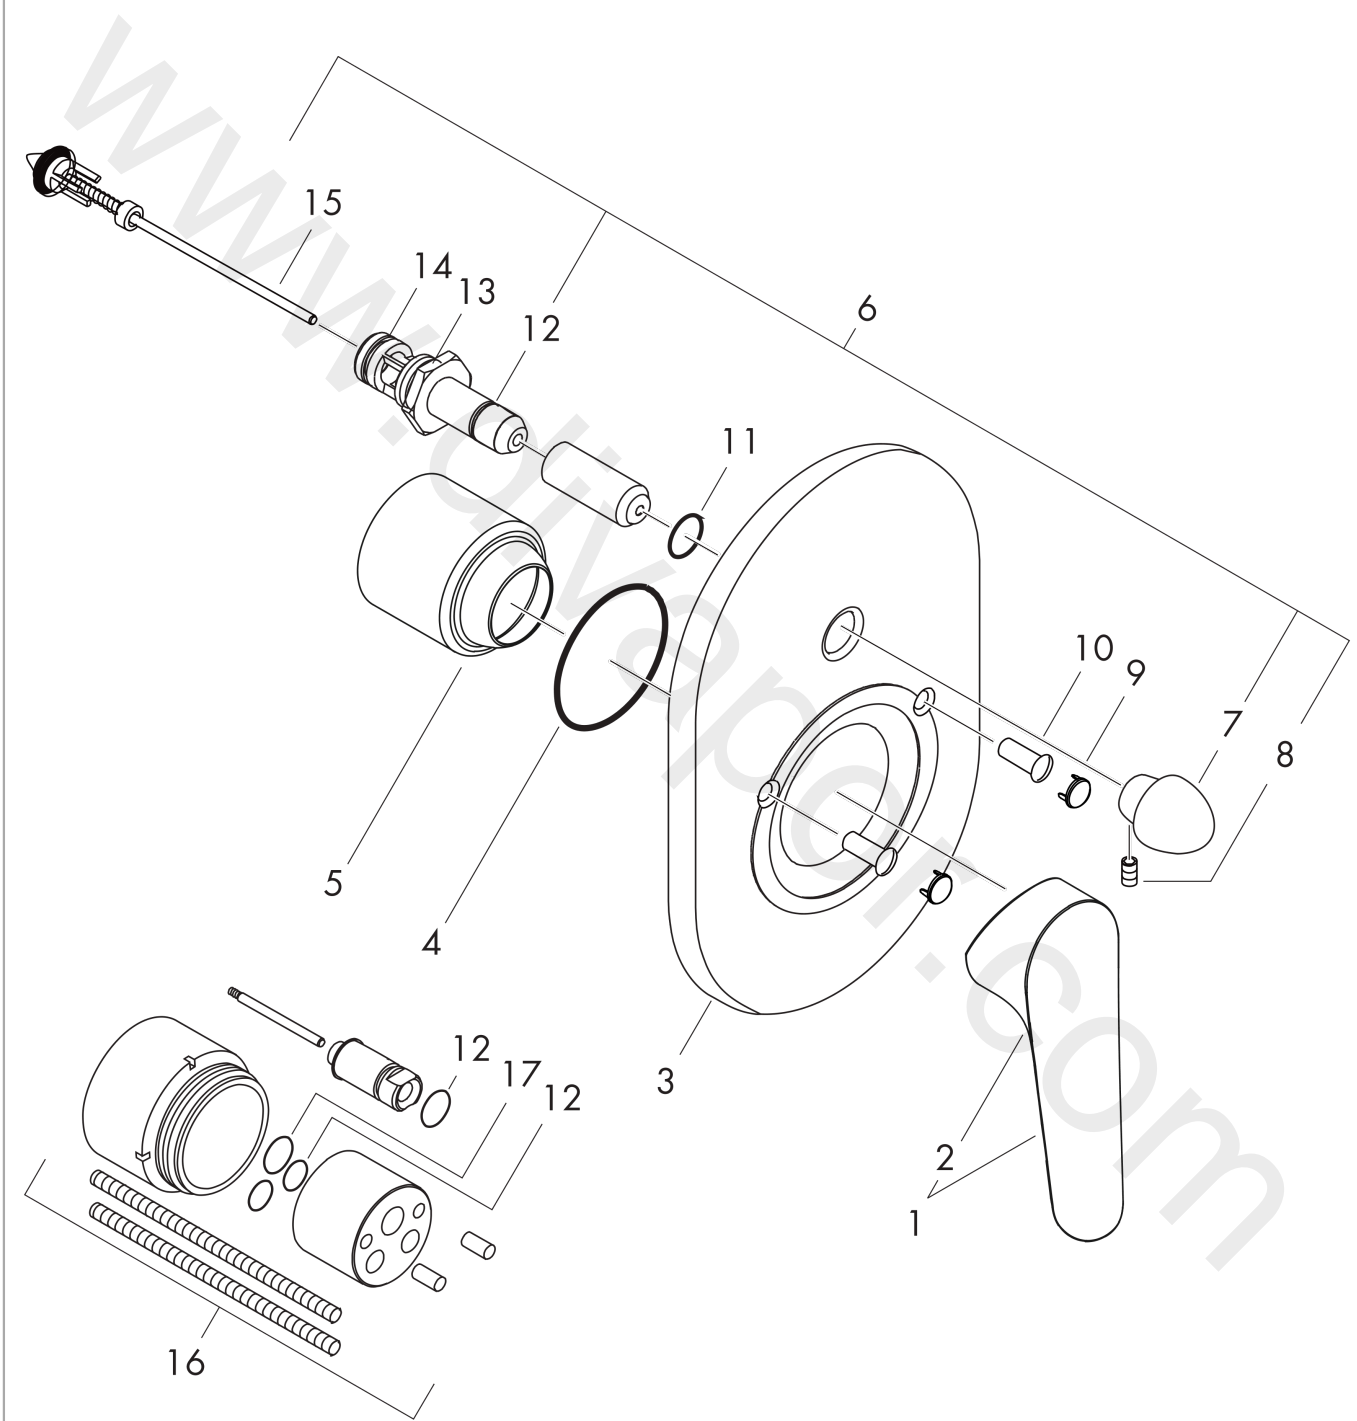

Logis E
Single lever bath mixer for concealed installation
 Finish: **Chrome** Article Number: **71414000**

Description

product features

- 2 functions
- maximum flow rate at 3 bar: 30,7 l/min
- flow rate for bath spout at 3 bar: 30,7 l/min
- flow rate of hand shower at 3 bar: 27,4 l/min
- ceramic cartridge
- temperature limitation adjustable
- diverter with automatic resetting
- connection type: basic set
- wall-mounted
- min. operating pressure: 1 bar
- max. operating pressure: 10 bar

Article Details

Price excl. VAT 50,00 £

Product image

Scale drawing

Flowchart

Logis E
Single lever bath mixer for concealed installation
 Finish: **Chrome** Article Number: **71414000**

Exploded Drawing

Year of production: >04/18

Logis E**Single lever bath mixer for concealed installation**Finish: **Chrome** Article Number: **71414000****Spare part list**

Year of production: >04/18

Pos.	Description	Article Number	Price	PU
1	handle	93024000	£ 51,00	1
2	screw cover	96338000	£ 3,30	1
3	escutcheon bath/shower mixer	95011000	£ 51,00	1
4	O-Ring 48x3	95508000	£ 3,30	1
5	flange	96348000	£ 13,30	1
6	diverter assy with sleeve and handle	95015000	£ 110,00	1
7	diverter knob cpl.	95013000	£ 16,10	1
8	hollow set screw M4x10	97667000	£ 3,30	1
9	cover cap	95433000	£ 6,10	1
10	hollow screw	96065000	£ 6,10	1
11	O-ring 14x3	98130000	£ 3,30	1
12	O-ring 10x1,5	98123000	£ 3,30	1
13	O-ring 16x2,5	98134000	£ 3,30	1
14	O-ring 13x2	98128000	£ 3,30	1
15	selector assy	96937000	£ 20,50	1
16	extension set 28 mm tub mixer	32498000	£ 173,00	1
17	O-ring 12x1,5	98430000	£ 3,30	1