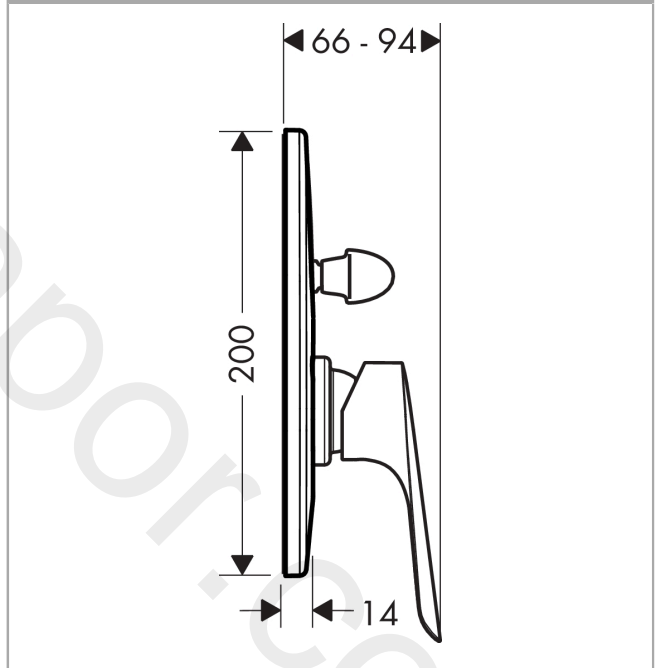

Logis E
Single lever bath mixer for concealed installation
 Finish: **Chrome** Article Number: **71414000**

Description

product features

- 2 functions
- maximum flow rate at 3 bar: 30,7 l/min
- flow rate for bath spout at 3 bar: 30,7 l/min
- flow rate of hand shower at 3 bar: 27,4 l/min
- ceramic cartridge
- temperature limitation adjustable
- diverter with automatic resetting
- connection type: basic set
- wall-mounted
- min. operating pressure: 1 bar
- max. operating pressure: 10 bar

Article Details

Price excl. VAT 50,00 £

Product image

Scale drawing

Flowchart

Logis E
Single lever bath mixer for concealed installation
 Finish: **Chrome** Article Number: **71414000**

Exploded Drawing

Year of production: >04/18

Logis E**Single lever bath mixer for concealed installation**Finish: **Chrome** Article Number: **71414000****Spare part list**

Year of production: >04/18

Pos.	Description	Article Number	Price	PU
1	handle	93024000	£ 51,00	1
2	screw cover	96338000	£ 3,30	1
3	escutcheon bath/shower mixer	95011000	£ 51,00	1
4	O-Ring 48x3	95508000	£ 3,30	1
5	flange	96348000	£ 13,30	1
6	diverter assy with sleeve and handle	95015000	£ 110,00	1
7	diverter knob cpl.	95013000	£ 16,10	1
8	hollow set screw M4x10	97667000	£ 3,30	1
9	cover cap	95433000	£ 6,10	1
10	hollow screw	96065000	£ 6,10	1
11	O-ring 14x3	98130000	£ 3,30	1
12	O-ring 10x1,5	98123000	£ 3,30	1
13	O-ring 16x2,5	98134000	£ 3,30	1
14	O-ring 13x2	98128000	£ 3,30	1
15	selector assy	96937000	£ 20,50	1
16	extension set 28 mm tub mixer	32498000	£ 173,00	1
17	O-ring 12x1,5	98430000	£ 3,30	1