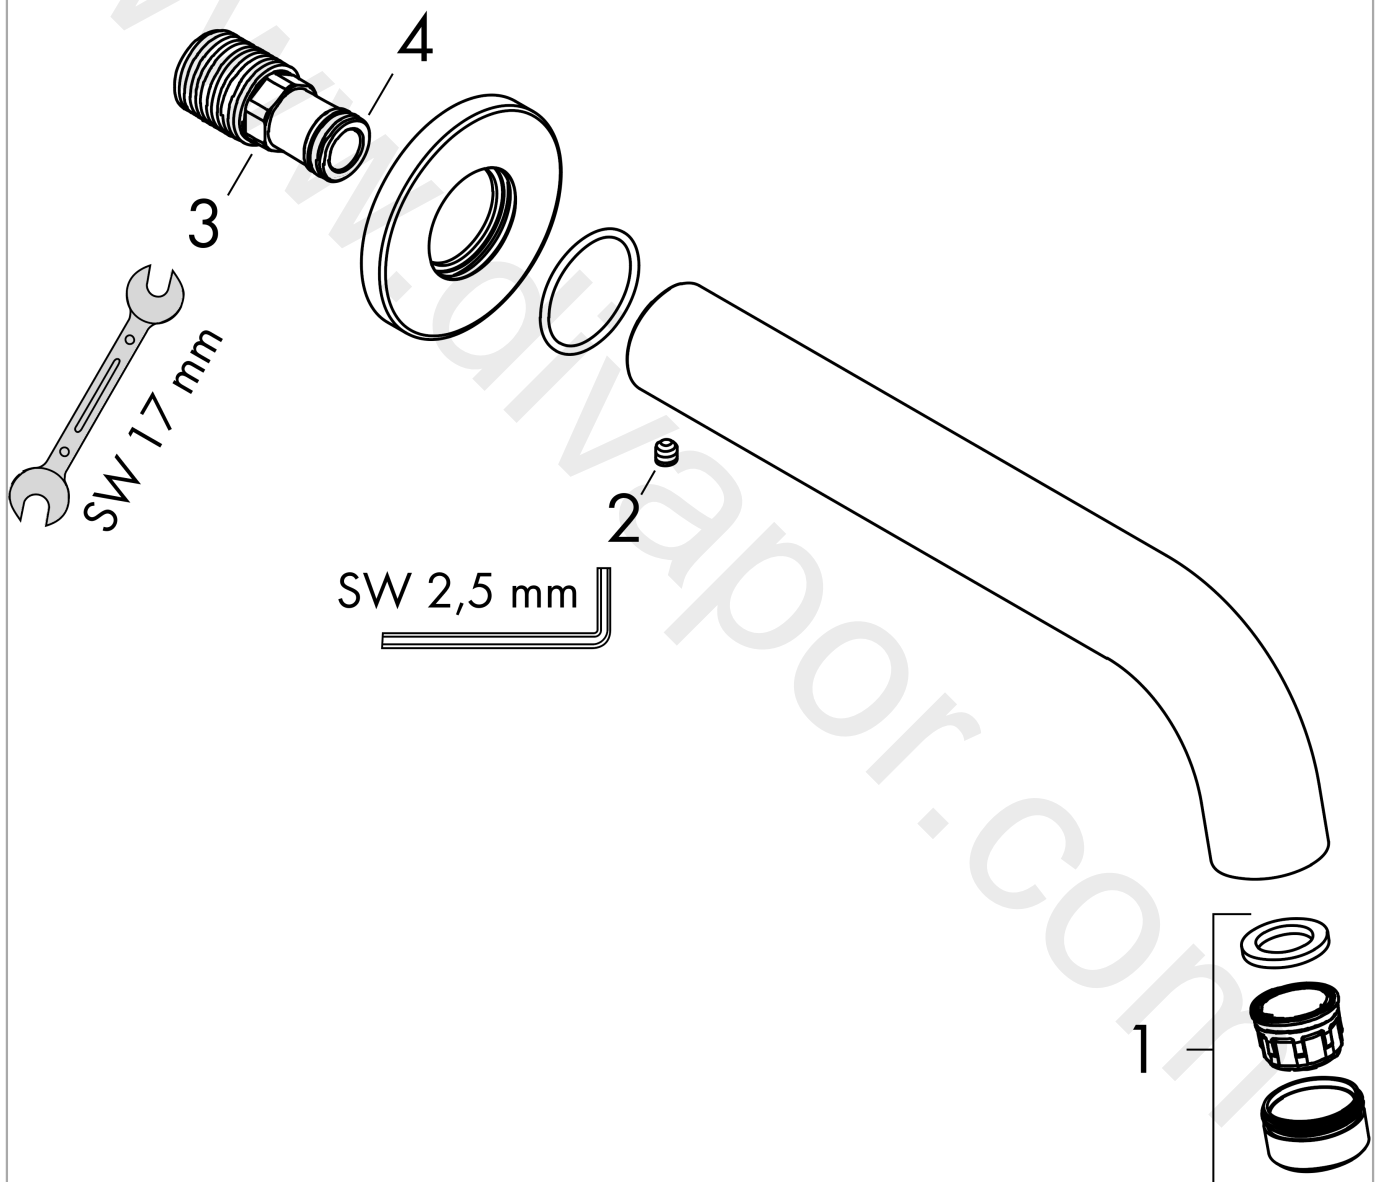

Vernis Blend

Bath spout

Finish: **Chrome**

Article Number: **71420007**

Description

product features

- with escutcheon
- projection: 204 mm
- wall-mounted
- maximum flow rate at 3 bar: 21,7 l/min
- connection dimension: G 1/2
- spray type: normal spray

Bath spout

Finish: **Chrome**

Article Number: **71420007**

Exploded Drawing

Year of production: >04/20

Vernis Blend**Bath spout**Finish: **Chrome** Article Number: **71420007****Spare part list**

Year of production: >04/20

Pos.	Description	Article Number	Price	PU
1	aerator M24x1 (38 l/min)	92513000	£ 13,30	1
2	hollow set screw M5x5	98446000	£ 3,30	1
3	connecting thread G½	93726000	£ 20,50	1
4	O-ring 13x2	98128000	£ 3,30	1