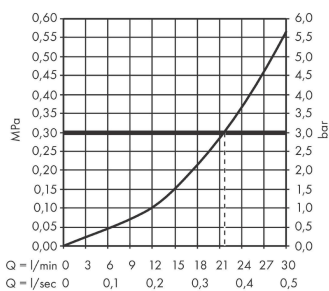

Vernis Blend

Bath spout

Finish: **Chrome**

Article Number: **71420007**

Description

product features

- with escutcheon
- projection: 204 mm
- wall-mounted
- maximum flow rate at 3 bar: 21,7 l/min
- connection dimension: G 1/2
- spray type: normal spray

Technology

Product image

Scale drawing

Flowchart

The consumption was measured in combination with the appropriate fittings (thermostat/mixer/ in-wall valve) to reflect actual application in practice.

Vernis Blend

Pos.	Description	Article Number	Price	PU
1	aerator M24x1 (38 l/min)	92513000	£ 13,30	1
2	hollow set screw M5x5	98446000	£ 3,30	1
3	connecting thread G½	93726000	£ 20,50	1
4	O-ring 13x2	98128000	£ 3,30	1