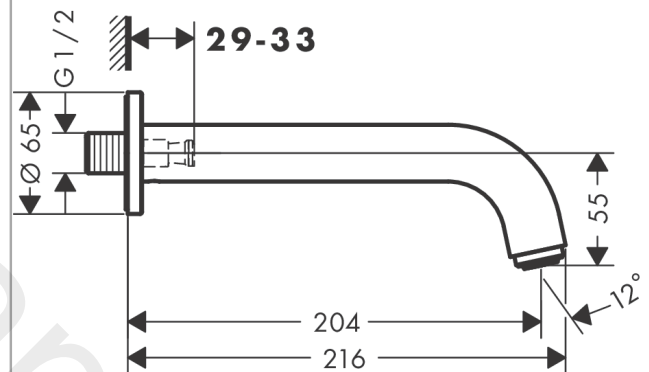

Vernis Blend

Bath spout

Finish: **Chrome**

Article Number: **71420007**

Description

product features

- with escutcheon
- projection: 204 mm
- wall-mounted
- maximum flow rate at 3 bar: 21,7 l/min
- connection dimension: G 1/2
- spray type: normal spray

Technology

Product image

Scale drawing

Flowchart

The consumption was measured in combination with the appropriate fittings (thermostat/mixer/ in-wall valve) to reflect actual application in practice.

Vernis Blend

Bath spout

Finish: **Chrome**

Article Number: **71420007**

Exploded Drawing

Year of production: >04/20

Vernis Blend**Bath spout**Finish: **Chrome** Article Number: **71420007****Spare part list**

Year of production: >04/20

Pos.	Description	Article Number	Price	PU
1	aerator M24x1 (38 l/min)	92513000	£ 13,30	1
2	hollow set screw M5x5	98446000	£ 3,30	1
3	connecting thread G½	93726000	£ 20,50	1
4	O-ring 13x2	98128000	£ 3,30	1