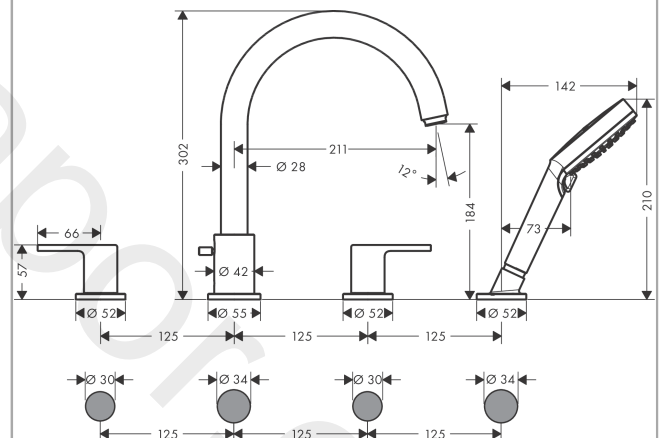

Scale drawing