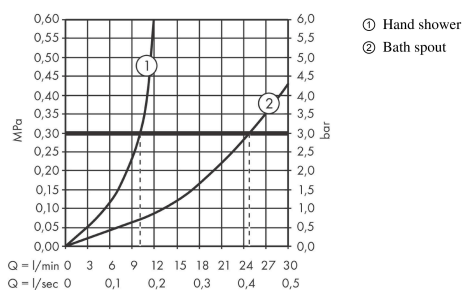

Vernis Shape

4-hole rim mounted bath mixer set

Finish: **Chrome** Article Number: **71451007**

Description

product features

- consists of: 4-hole rim mounted bath mixer, hand shower, shower hose, basic set
- 2 functions
- spray type mixer: normal spray
- maximum flow rate at 3 bar: 20 l/min
- ceramic valves hot/cold 90°
- temperature limitation adjustable
- non-return valve
- suitable for continuous flow water heaters
- connection dimension: DN15
- connection type: G ½
- installation on bath rim

Technology

Product image

Scale drawing

Flowchart

Vernis Shape
4-hole rim mounted bath mixer set
 Finish: **Chrome** Article Number: **71451007**

Exploded Drawing

Year of production: >04/20

Vernis Shape