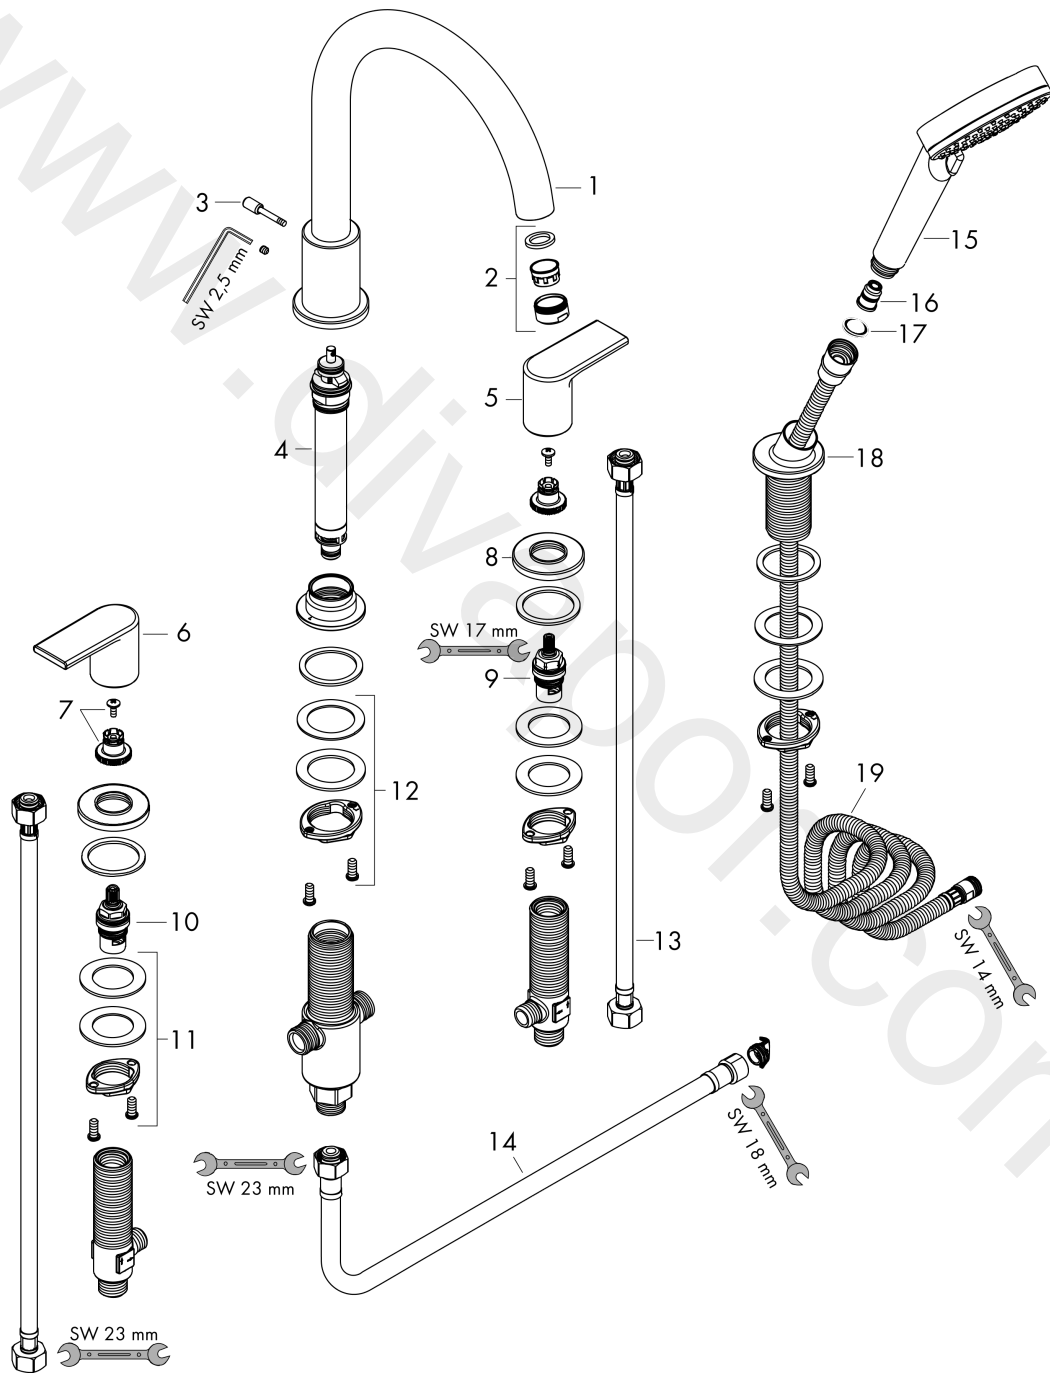

Vernis Shape
4-hole rim mounted bath mixer set
Finish: **Chrome** Article Number: **71451007**

Exploded Drawing

Year of production: >04/20

Vernis Shape

4-hole rim mounted bath mixer set

Finish: **Chrome** Article Number: **71451007**

Spare part list

Year of production: >04/20

Pos.	Description	Article Number	Price	PU
1	spout cpl.	93705000	-	1
2	aerator M24x1 (38 l/min)	92513000	£ 13,30	1
3	diverter knob	93903000	£ 13,30	1
4	selector	93707000	£ 64,00	1
5	handle for cold water	93703000	-	1
6	handle for hot water	93702000	-	1
7	handle fixing set	94184000	£ 6,10	1
8	escutcheon for handle	93698000	£ 25,00	1
9	shut off unit left closing	94008000	£ 43,00	1
10	shut off unit right closing	94009000	£ 43,00	1
11	fixing set (Ø 28)	92909000	£ 43,00	1
12	fixing set (Ø 32)	13961000	£ 25,00	1
13	connection hose	93708000	-	1
14	connection hose	93765000	-	1
15	handshower	26270007	-	1
16	back flow preventor cartridge	93339000	£ 20,50	1
17	filter packing	94246000	£ 3,30	1
18	shower holder, assy	93764000	-	1
19	connection hose	93709000	-	1
a	Secuflexbox	28389000	£ 64,00	1
b	fixation extension 35 mm	13898000	£ 79,00	1