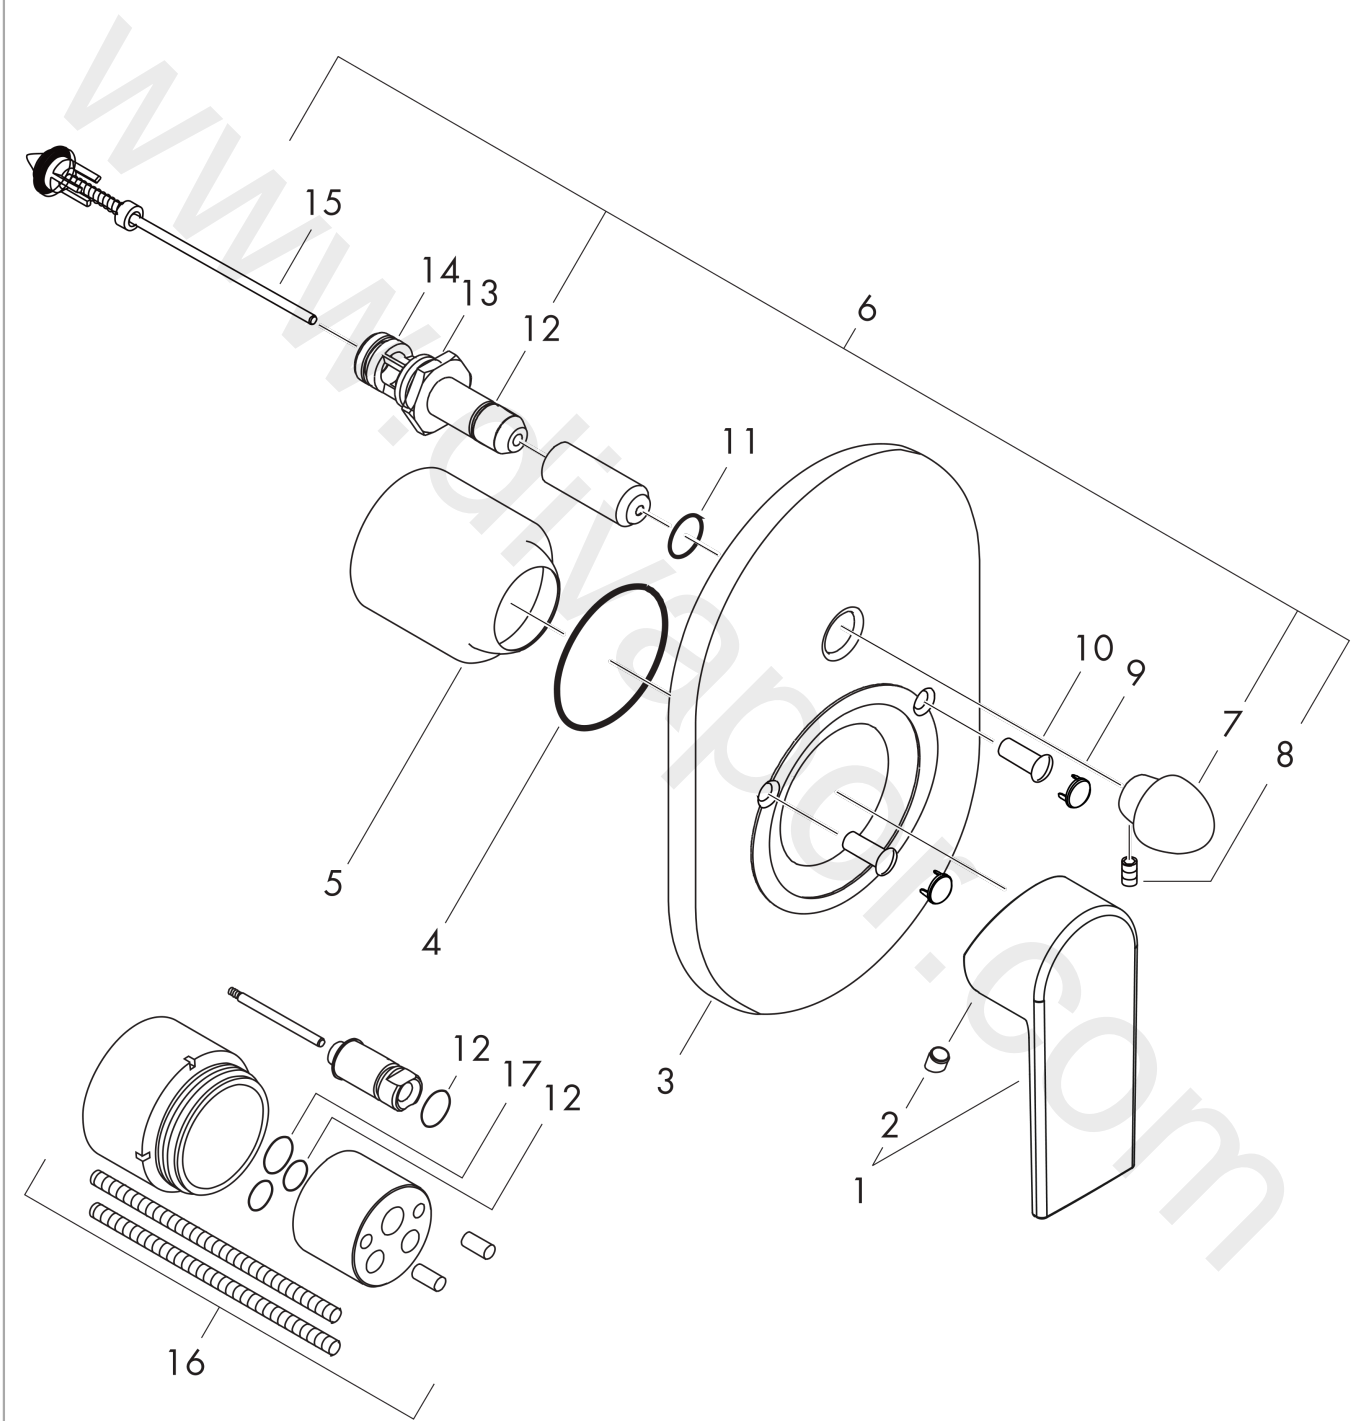

### Description

**product features**

- 2 functions
- maximum flow rate at 3 bar: 30,7 l/min
- flow rate for bath spout at 3 bar: 30,7 l/min
- flow rate of hand shower at 3 bar: 27,4 l/min
- ceramic cartridge
- temperature limitation adjustable
- diverter with automatic resetting
- suitable for continuous flow water heaters
- connection type: basic set
- wall-mounted
- min. operating pressure: 1 bar
- max. operating pressure: 10 bar

### Scale drawing

### Flowchart

**Vernis Shape**  
**Single lever bath mixer for concealed installation**  
 Finish: **Chrome** Article Number: **71458000**

**Exploded Drawing**

Year of production: >04/21

**Vernis Shape**  
**Single lever bath mixer for concealed installation**  
 Finish: **Chrome** Article Number: **71458000**

## Spare part list

Year of production: >04/21

Pos.	Description	Article Number	Price	PU
1	handle	93719000	£ 43,00	1
2	screw cover	96338000	£ 3,30	1
3	escutcheon	93936000	-	1
4	O-Ring 48x3	95508000	£ 3,30	1
5	flange	96348000	£ 13,30	1
6	diverter knob	93937000	-	1
7	diverter assy with sleeve and handle	95015000	£ 110,00	1
8	hollow set screw M4x10	97667000	£ 3,30	1
9	hollow screw	96065000	£ 6,10	1
10	cover cap	95433000	£ 6,10	1
11	O-ring 14x3	98130000	£ 3,30	1
12	O-ring 10x1,5	98123000	£ 3,30	1
13	O-ring 16x2,5	98134000	£ 3,30	1
14	O-ring 13x2	98128000	£ 3,30	1
15	selector assy	96937000	£ 20,50	1
16	extension set 28 mm tub mixer	32498000	£ 173,00	1
17	O-ring 12x1,5	98430000	£ 3,30	1