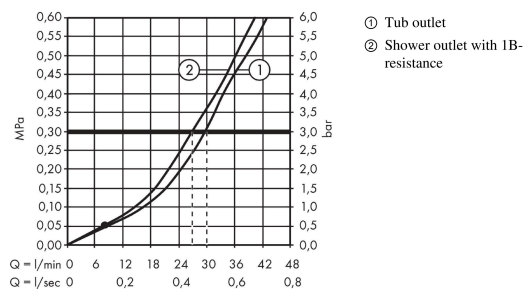

Vernis Shape
Single lever bath mixer for concealed installation
Finish: **Chrome** Article Number: **71458000**

Description

product features

- 2 functions
- maximum flow rate at 3 bar: 30,7 l/min
- flow rate for bath spout at 3 bar: 30,7 l/min
- flow rate of hand shower at 3 bar: 27,4 l/min
- ceramic cartridge
- temperature limitation adjustable
- diverter with automatic resetting
- suitable for continuous flow water heaters
- connection type: basic set
- wall-mounted
- min. operating pressure: 1 bar
- max. operating pressure: 10 bar

Article Details

Price excl. VAT 44,17 £

Product image

Scale drawing

Flowchart