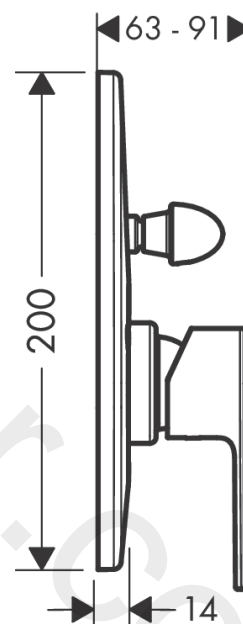

**Vernis Shape**  
**Single lever bath mixer for concealed installation**  
 Finish: **Chrome** Article Number: **71458000**

### Description

**product features**

- 2 functions
- maximum flow rate at 3 bar: 30,7 l/min
- flow rate for bath spout at 3 bar: 30,7 l/min
- flow rate of hand shower at 3 bar: 27,4 l/min
- ceramic cartridge
- temperature limitation adjustable
- diverter with automatic resetting
- suitable for continuous flow water heaters
- connection type: basic set
- wall-mounted
- min. operating pressure: 1 bar
- max. operating pressure: 10 bar

### Scale drawing

## Spare part list

Year of production: >04/21

Pos.	Description	Article Number	Price	PU
1	handle	93719000	£ 43,00	1
2	screw cover	96338000	£ 3,30	1
3	escutcheon	93936000	-	1
4	O-Ring 48x3	95508000	£ 3,30	1
5	flange	96348000	£ 13,30	1
6	diverter knob	93937000	-	1
7	diverter assy with sleeve and handle	95015000	£ 110,00	1
8	hollow set screw M4x10	97667000	£ 3,30	1
9	hollow screw	96065000	£ 6,10	1
10	cover cap	95433000	£ 6,10	1
11	O-ring 14x3	98130000	£ 3,30	1
12	O-ring 10x1,5	98123000	£ 3,30	1
13	O-ring 16x2,5	98134000	£ 3,30	1
14	O-ring 13x2	98128000	£ 3,30	1
15	selector assy	96937000	£ 20,50	1
16	extension set 28 mm tub mixer	32498000	£ 173,00	1
17	O-ring 12x1,5	98430000	£ 3,30	1