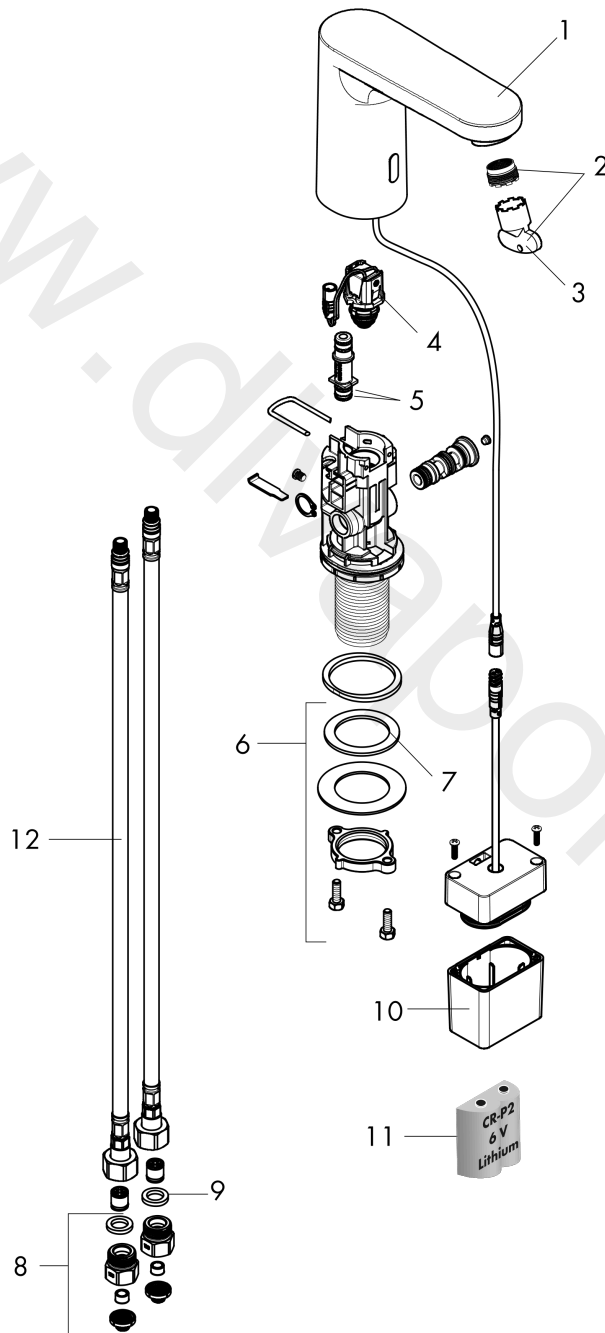

Technology

Vernis Blend**Electronic basin mixer with temperature pre-adjustment battery operation**Finish: **Chrome** Article Number: **71502001**

Product image

Vernis Blend

Electronic basin mixer with temperature pre-adjustment battery operation

Finish: **Chrome** Article Number: **71502001**

Exploded Drawing

Year of production: >12/21

Vernis Blend**Electronic basin mixer with temperature pre-adjustment battery operation**Finish: **Chrome** Article Number: **71502001****Spare part list**

Year of production: >12/21

Pos.	Description	Article Number	Price	PU
1	mixer-hood	94454000	-	1
2	aerator M18x1 (5 l/min)	94451000	£ 16,10	1
3	service tool	93750000	£ 9,00	1
4	solenoid valve	94453000	£ 110,00	1
5	O-ring 8x1,5	98423000	£ 3,30	1
6	fixing set (Ø 32)	13961000	£ 25,00	1
7	lever collar	97548000	£ 3,30	1
8	set of adapters	94469001	-	1
9	seal	97761000	£ 6,10	1
10	battery box	94455000	£ 43,00	1
11	battery CR-P2 / 6V lithium	97399000	-	1
12	connection hose 450 mm M8x0,75 G3/8	93405000	£ 43,00	1