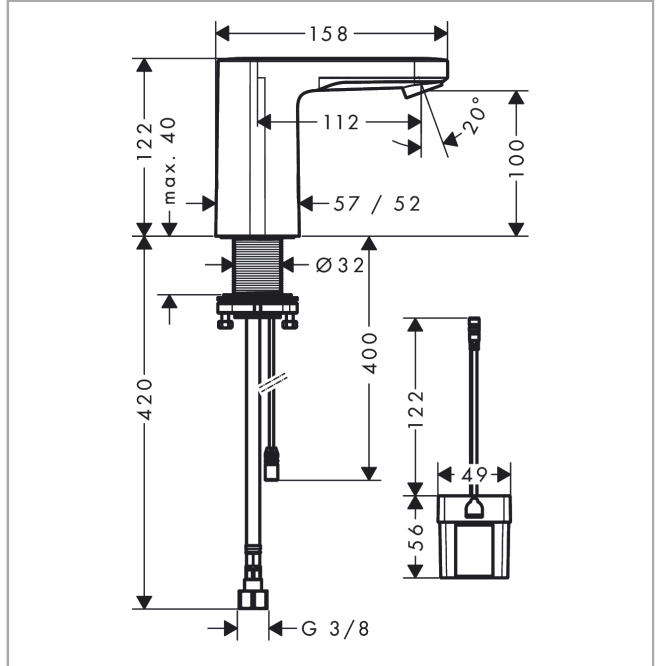

#### Technology

**Vernis Blend**

**Electronic basin mixer for cold water or pre-adjusted water battery operation**

Finish: **Chrome** Article Number: **71503000**

**Product image**

**Scale drawing**

**Flowchart**