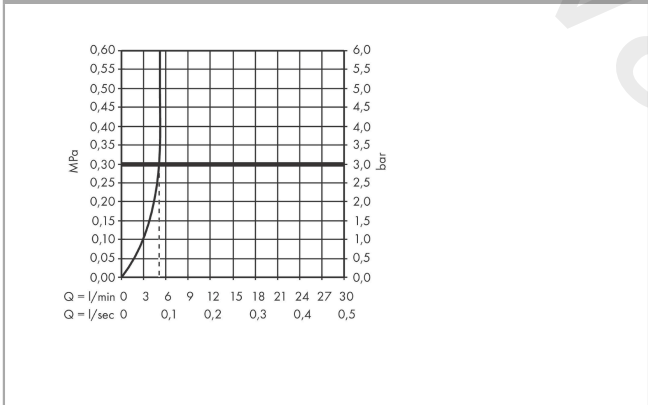

#### Technology

**Vernis Blend**

**Electronic basin mixer for cold water or pre-adjusted water battery operation**

Finish: **Chrome** Article Number: **71503000**

**Product image**

**Scale drawing**

**Flowchart**