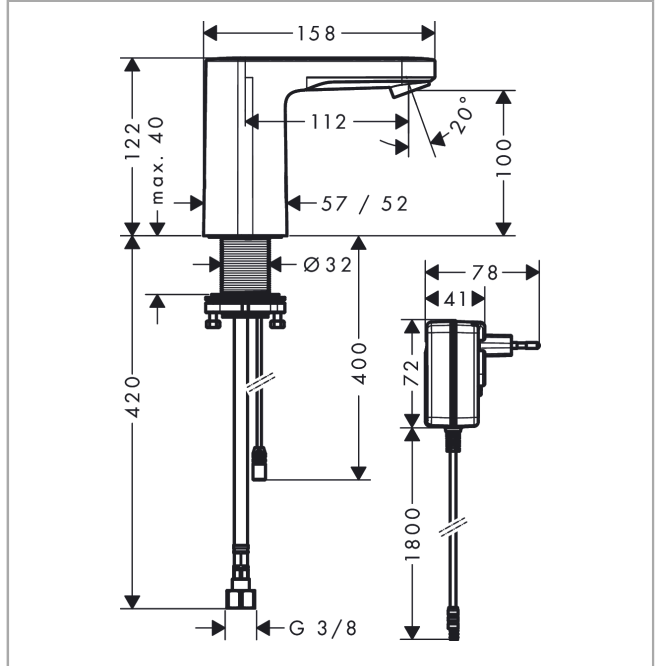

Article Details

Price excl. VAT

225,00 £

Technology

Vernis Blend

Electronic basin mixer for cold water or pre-adjusted water mains connection 230 V

Finish: **Chrome** Article Number: **71504000**

Product image

Scale drawing

Flowchart

Vernis Blend

Electronic basin mixer for cold water or pre-adjusted water mains connection 230 V

Finish: **Chrome** Article Number: **71504000**

Exploded Drawing

Year of production: >09/21

Vernis Blend**Electronic basin mixer for cold water or pre-adjusted water mains connection 230 V**Finish: **Chrome** Article Number: **71504000****Spare part list**

Year of production: >09/21

Pos.	Description	Article Number	Price	PU
1	mixer-hood	94468000	-	1
2	aerator M18x1 (5 l/min)	94451000	£ 16,10	1
3	service tool	93750000	£ 9,00	1
4	solenoid valve	94453000	£ 110,00	1
5	O-ring 8x1,5	98423000	£ 3,30	1
6	fixing set (Ø 32)	13961000	£ 25,00	1
7	connection hose 450 mm M8x0,75 G3/8	93405000	£ 43,00	1
8	O-ring 7x1,5	98422000	£ 3,30	1
9	filter packing	95291000	£ 13,30	1
10	transformer	94269000	£ 137,00	1
a	Thermostat	15346000	-	1
b	fixation extension 35 mm	13898000	£ 79,00	1