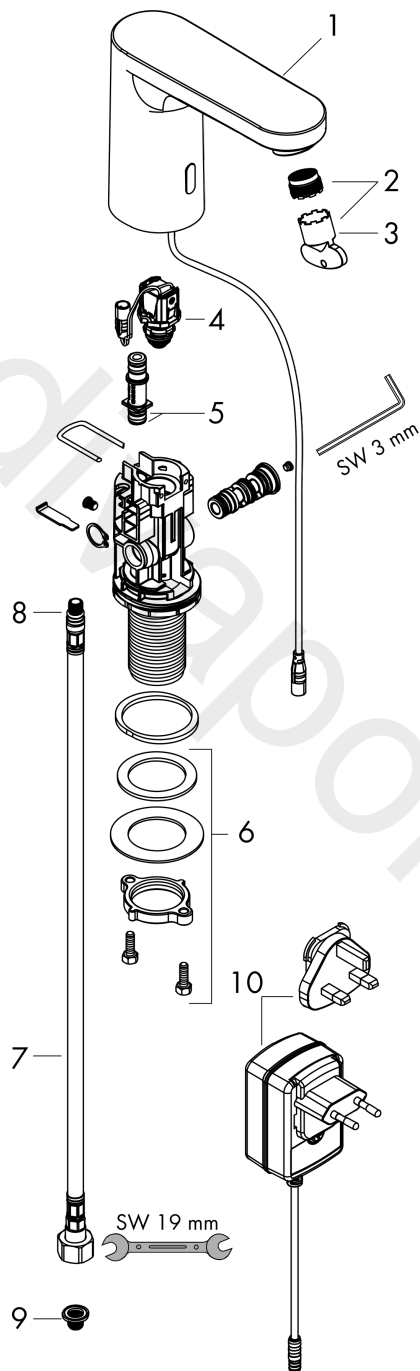

Article Details

Price excl. VAT

225,00 £

Technology

Vernis Blend

Electronic basin mixer for cold water or pre-adjusted water mains connection 230 V

Finish: **Chrome** Article Number: **71504000**

Product image

Scale drawing

Flowchart

Vernis Blend

Electronic basin mixer for cold water or pre-adjusted water mains connection 230 V

Finish: **Chrome** Article Number: **71504000**

Exploded Drawing

Year of production: >09/21

Vernis Blend**Electronic basin mixer for cold water or pre-adjusted water mains connection 230 V**Finish: **Chrome** Article Number: **71504000****Spare part list**

Year of production: >09/21

Pos.	Description	Article Number	Price	PU
1	mixer-hood	94468000	-	1
2	aerator M18x1 (5 l/min)	94451000	£ 16,10	1
3	service tool	93750000	£ 9,00	1
4	solenoid valve	94453000	£ 110,00	1
5	O-ring 8x1,5	98423000	£ 3,30	1
6	fixing set (Ø 32)	13961000	£ 25,00	1
7	connection hose 450 mm M8x0,75 G3/8	93405000	£ 43,00	1
8	O-ring 7x1,5	98422000	£ 3,30	1
9	filter packing	95291000	£ 13,30	1
10	transformer	94269000	£ 137,00	1
a	Thermostat	15346000	-	1
b	fixation extension 35 mm	13898000	£ 79,00	1