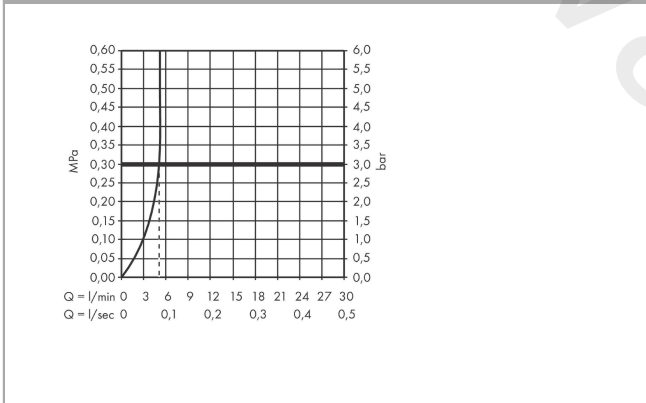

Scale drawing

Flowchart

Vernis Blend

Electronic basin mixer for cold water or pre-adjusted water mains connection 230 V

Finish: **Chrome** Article Number: **71504000**

Exploded Drawing

Year of production: >09/21