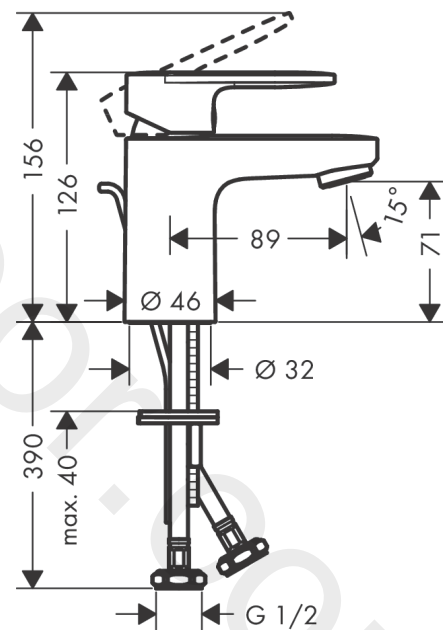

Vernis Blend

Single lever basin mixer 70 with pop-up waste set

Finish: **Chrome** Article Number: **71550007**

Description

product features

- consists of: single lever basin mixer, waste set
- ComfortZone 70
- projection: 89 mm
- spout height: 71 mm
- handle variant: lever handle
- spray type: normal spray
- maximum flow rate at 3 bar: 5 l/min
- ceramic cartridge
- suitable for continuous flow water heaters
- pop-up waste set G 1¼
- material waste set: synthetic
- connection type: G ½ connections
- connection dimension: DN15

Technology

Product image

Scale drawing

Vernis Blend
Single lever basin mixer 70 with pop-up waste set
 Finish: **Chrome** Article Number: **71550007**

Flowchart

www.divapor.com

Vernis Blend
Single lever basin mixer 70 with pop-up waste set
 Finish: **Chrome** Article Number: **71550007**

Exploded Drawing

Year of production: >04/20

Vernis Blend**Single lever basin mixer 70 with pop-up waste set**Finish: **Chrome** Article Number: **71550007****Spare part list**

Year of production: >04/20

Pos.	Description	Article Number	Price	PU
1	handle	93678000	£ 35,00	1
2	screw cover	96338000	£ 3,30	1
3	flange	93680000	£ 9,00	1
4	nut	93681000	£ 20,50	1
5	O-ring 24x1,5	98434000	£ 3,30	1
6	cartridge, assy	97685000	£ 64,00	1
7	locking screw for handle	95140000	£ 6,10	1
8	aerator swivelling M24x1 (5 l/min)	93834000	£ 20,50	1
9	seal Ø 42	98722000	£ 6,10	1
10	fixing set	96016000	£ 35,00	1
11	pull rod	93683000	£ 13,30	1
a	pop up waste	94159007	-	1