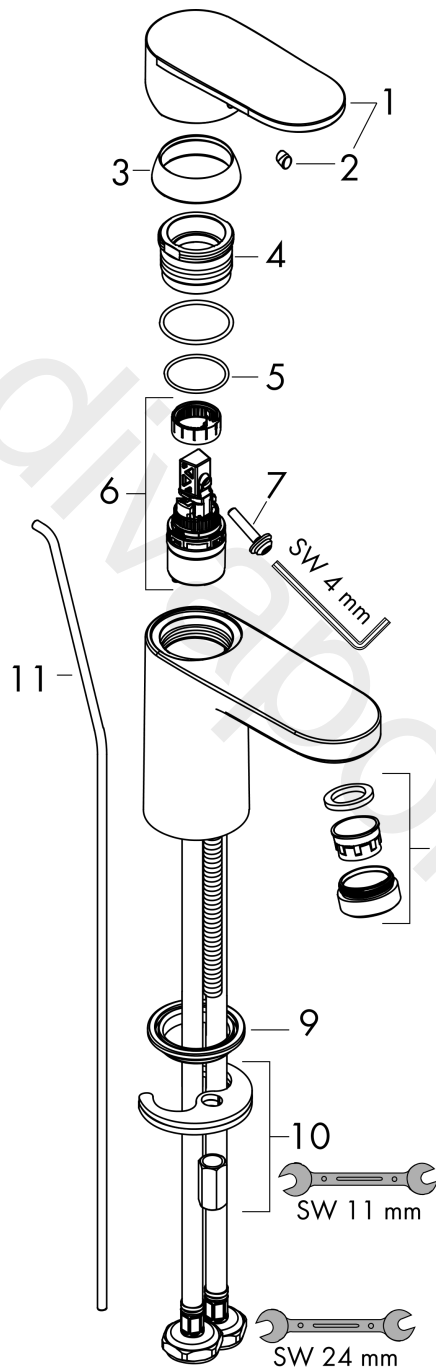

Vernis Blend

Single lever basin mixer 70 with pop-up waste set

Finish: **Chrome** Article Number: **71550007**

Description

product features

- consists of: single lever basin mixer, waste set
- ComfortZone 70
- projection: 89 mm
- spout height: 71 mm
- handle variant: lever handle
- spray type: normal spray
- maximum flow rate at 3 bar: 5 l/min
- ceramic cartridge
- suitable for continuous flow water heaters
- pop-up waste set G 1¼
- material waste set: synthetic
- connection type: G ½ connections
- connection dimension: DN15

Technology

Product image

Scale drawing

Vernis Blend
Single lever basin mixer 70 with pop-up waste set
 Finish: **Chrome** Article Number: **71550007**

Flowchart

www.divapor.com

Vernis Blend
Single lever basin mixer 70 with pop-up waste set
 Finish: **Chrome** Article Number: **71550007**

Exploded Drawing

Year of production: >04/20

Vernis Blend**Single lever basin mixer 70 with pop-up waste set**Finish: **Chrome** Article Number: **71550007****Spare part list**

Year of production: >04/20

Pos.	Description	Article Number	Price	PU
1	handle	93678000	£ 35,00	1
2	screw cover	96338000	£ 3,30	1
3	flange	93680000	£ 9,00	1
4	nut	93681000	£ 20,50	1
5	O-ring 24x1,5	98434000	£ 3,30	1
6	cartridge, assy	97685000	£ 64,00	1
7	locking screw for handle	95140000	£ 6,10	1
8	aerator swivelling M24x1 (5 l/min)	93834000	£ 20,50	1
9	seal Ø 42	98722000	£ 6,10	1
10	fixing set	96016000	£ 35,00	1
11	pull rod	93683000	£ 13,30	1
a	pop up waste	94159007	-	1