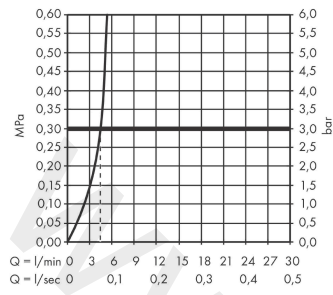

Vernis Blend

Single lever basin mixer 70 with pop-up waste set

Finish: **Chrome** Article Number: **71550007**

Description

product features

- consists of: single lever basin mixer, waste set
- ComfortZone 70
- projection: 89 mm
- spout height: 71 mm
- handle variant: lever handle
- spray type: normal spray
- maximum flow rate at 3 bar: 5 l/min
- ceramic cartridge
- suitable for continuous flow water heaters
- pop-up waste set G 1¼
- material waste set: synthetic
- connection type: G ½ connections
- connection dimension: DN15

Technology

Product image

Scale drawing

Vernis Blend
Single lever basin mixer 70 with pop-up waste set
 Finish: **Chrome** Article Number: **71550007**

Flowchart

www.divapor.com

Vernis Blend
Single lever basin mixer 70 with pop-up waste set
 Finish: **Chrome** Article Number: **71550007**

Exploded Drawing

Year of production: >04/20

Vernis Blend**Single lever basin mixer 70 with pop-up waste set**Finish: **Chrome** Article Number: **71550007****Spare part list**

Year of production: >04/20

Pos.	Description	Article Number	Price	PU
1	handle	93678000	£ 35,00	1
2	screw cover	96338000	£ 3,30	1
3	flange	93680000	£ 9,00	1
4	nut	93681000	£ 20,50	1
5	O-ring 24x1,5	98434000	£ 3,30	1
6	cartridge, assy	97685000	£ 64,00	1
7	locking screw for handle	95140000	£ 6,10	1
8	aerator swivelling M24x1 (5 l/min)	93834000	£ 20,50	1
9	seal Ø 42	98722000	£ 6,10	1
10	fixing set	96016000	£ 35,00	1
11	pull rod	93683000	£ 13,30	1
a	pop up waste	94159007	-	1